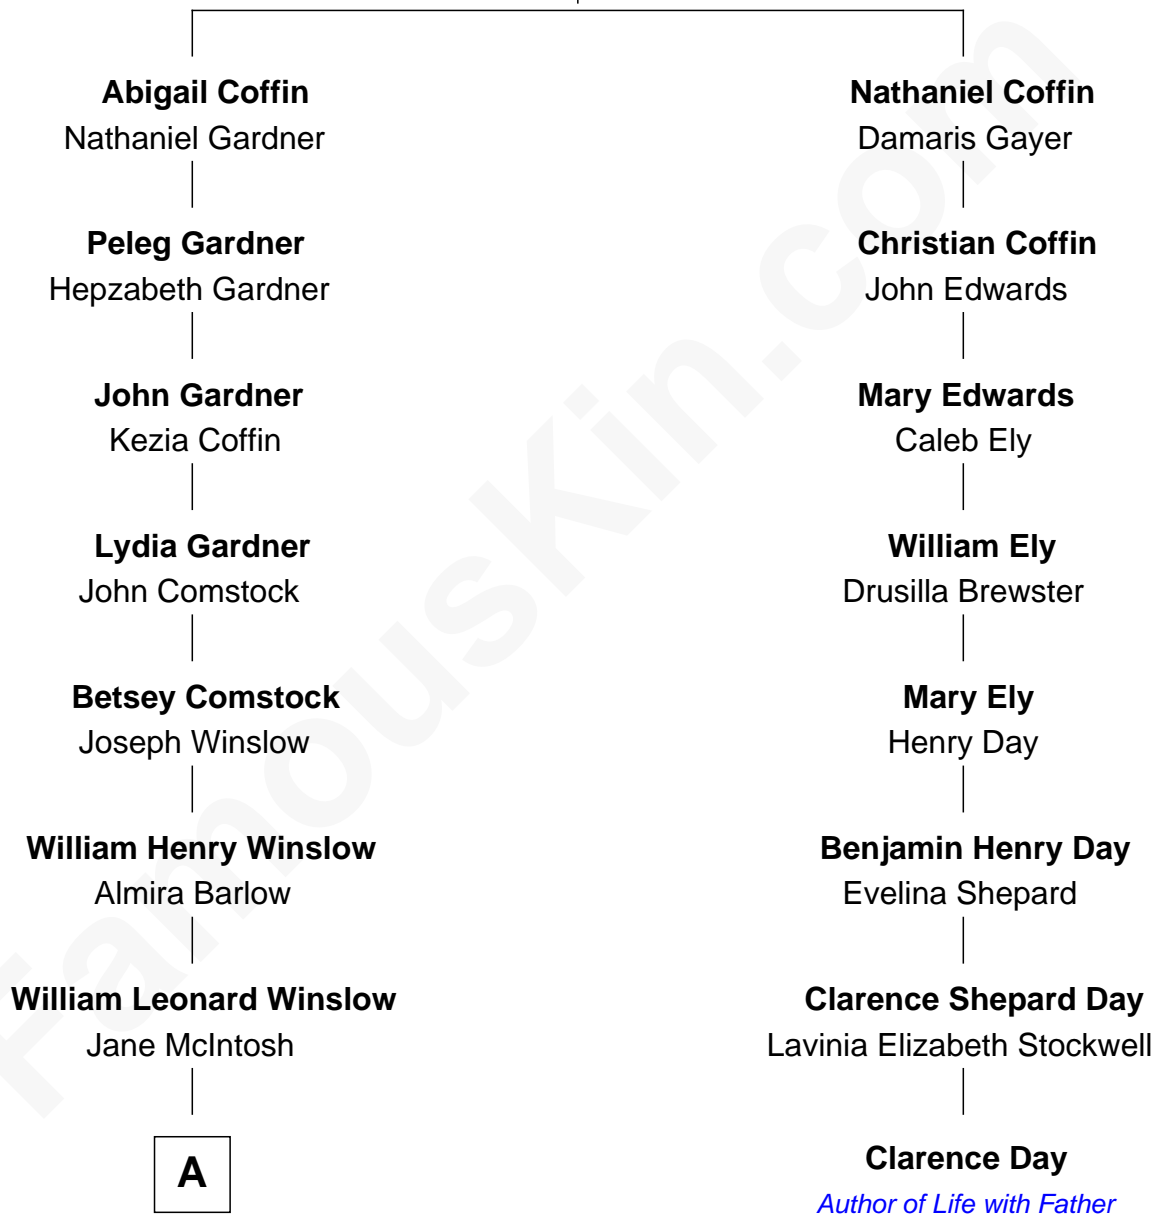

# FamousKin.com Relationship Chart of

**Don Winslow**

*Author and Screenwriter*

7th cousin 2 times removed of

**Clarence Day**

*Author of Life with Father*

**James Coffin**  
Mary Severance

**A**

—  
**Lloyd Robert Winslow**  
Dorothy Grace Dandeno

—  
**Donald Lloyd Winslow**  
Ottis Mary Scheuermann

—  
**Don Winslow**  
*Suspense Novelist*

FamousKin.com