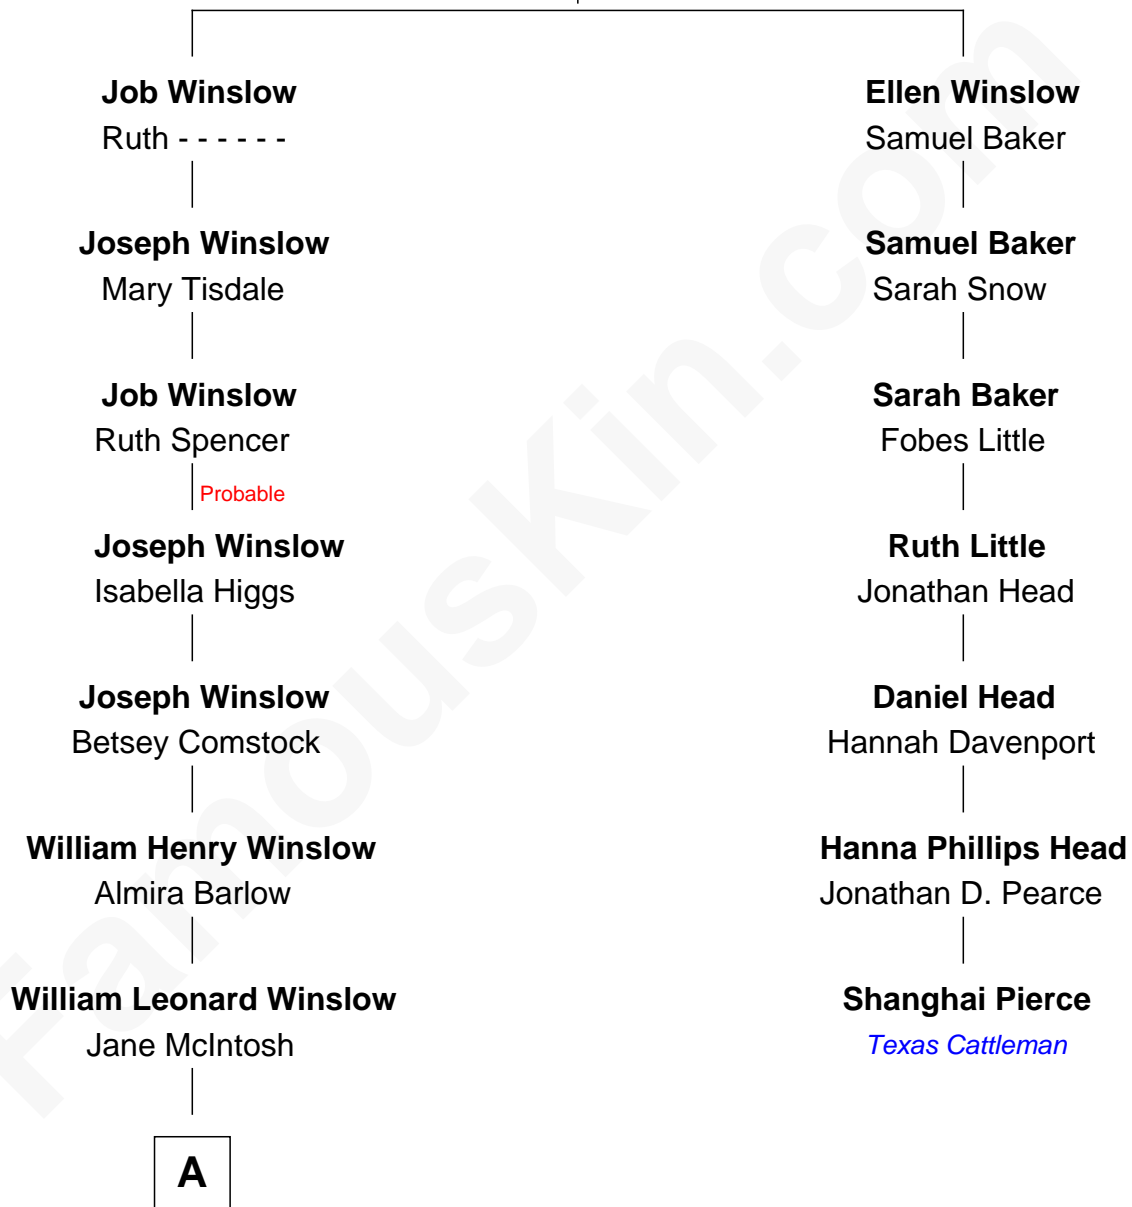

FamousKin.com Relationship Chart of

Don Winslow

Author and Screenwriter

6th cousin 3 times removed of

Shanghai Pierce

Texas Cattleman

Kenelm Winslow

Ellen Newton

A

—
Lloyd Robert Winslow
Dorothy Grace Dandeno

—
Donald Lloyd Winslow
Ottis Mary Scheuermann

—
Don Winslow
Suspense Novelist

FamousKin.com