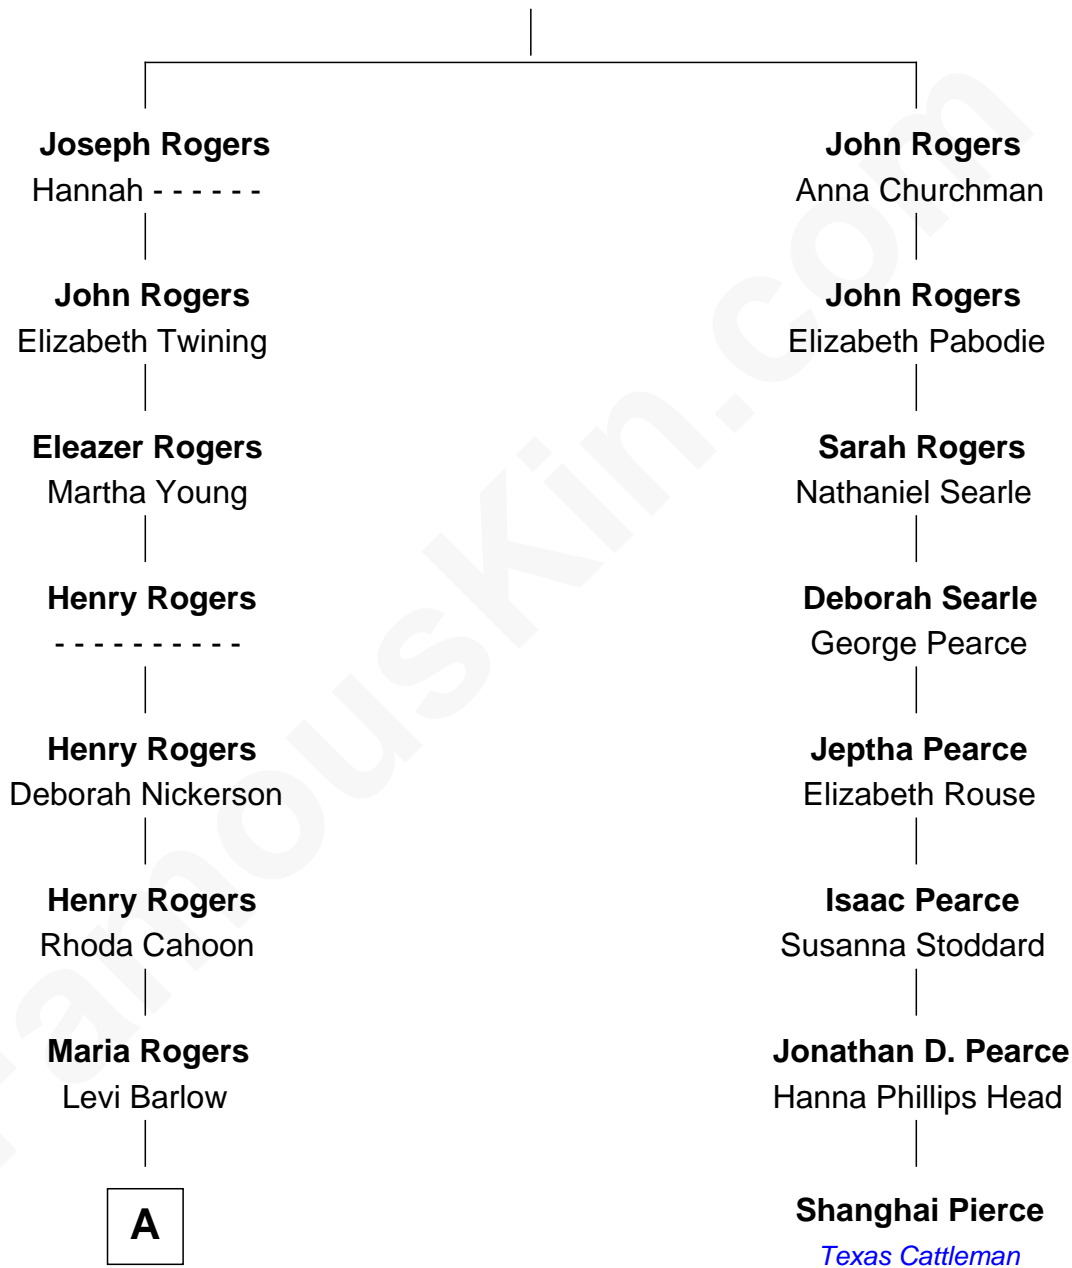

# FamousKin.com Relationship Chart of

**Don Winslow**

*Author and Screenwriter*

7th cousin 4 times removed of

**Shanghai Pierce**

*Texas Cattleman*

**Thomas Rogers**

Alice Cosford

**A**

—  
**Almira Barlow**  
William Henry Winslow

—  
**William Leonard Winslow**  
Jane McIntosh

—  
**Lloyd Robert Winslow**  
Dorothy Grace Dandeno

—  
**Donald Lloyd Winslow**  
Ottis Mary Scheuermann