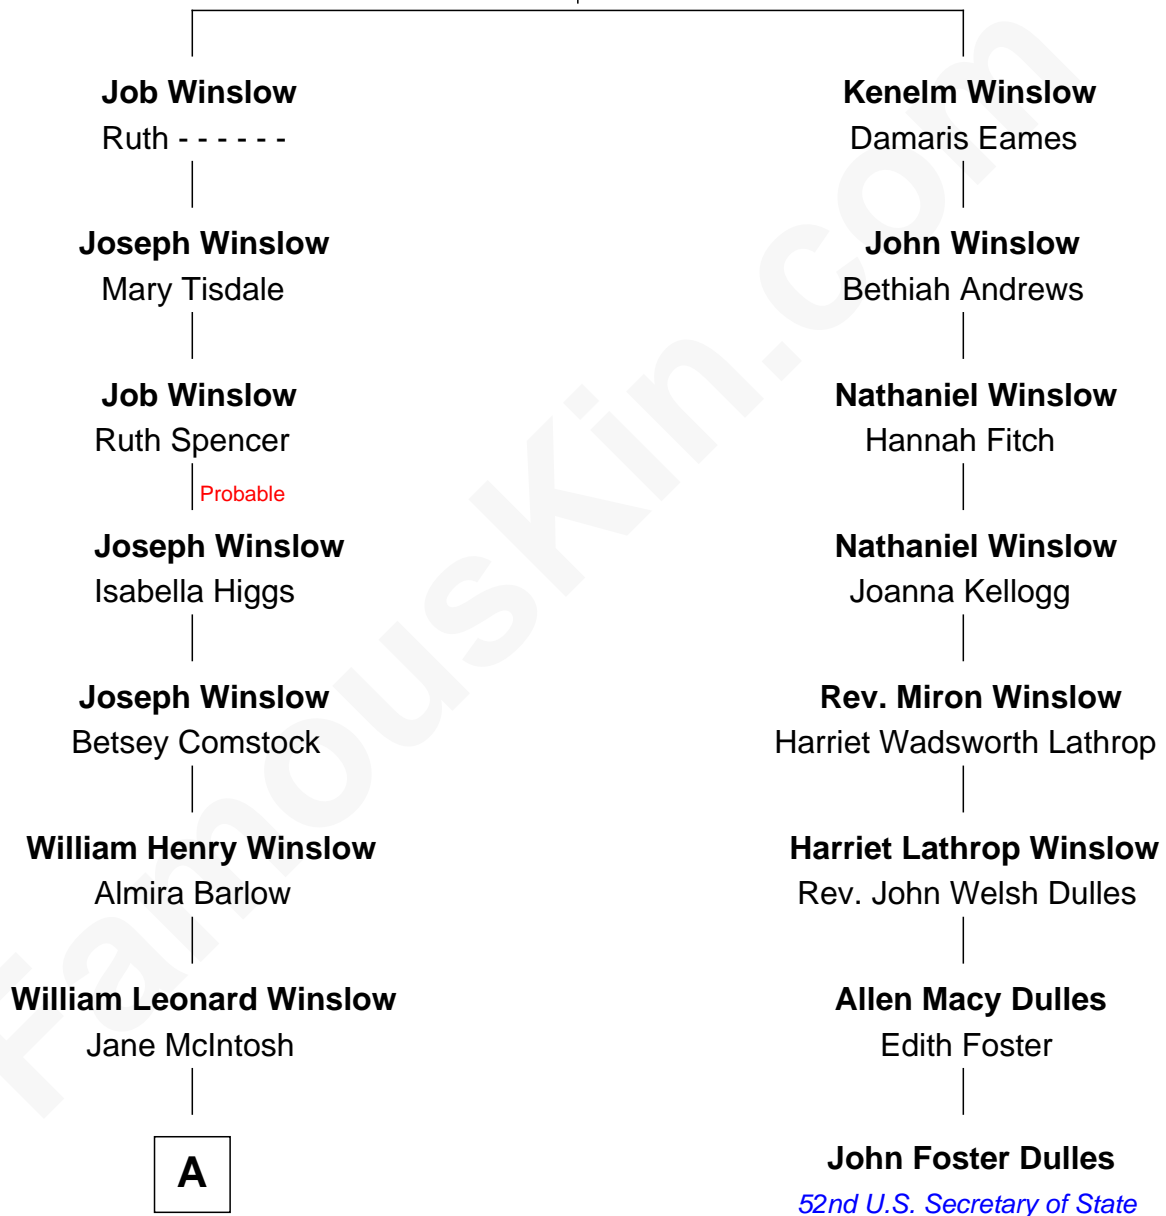

FamousKin.com Relationship Chart of

Don Winslow

Author and Screenwriter

7th cousin 2 times removed of

John Foster Dulles

52nd U.S. Secretary of State

Kenelm Winslow

Ellen Newton

A

—
Lloyd Robert Winslow
Dorothy Grace Dandeno

—
Donald Lloyd Winslow
Ottis Mary Scheuermann

—
Don Winslow
Suspense Novelist

FamousKin.com