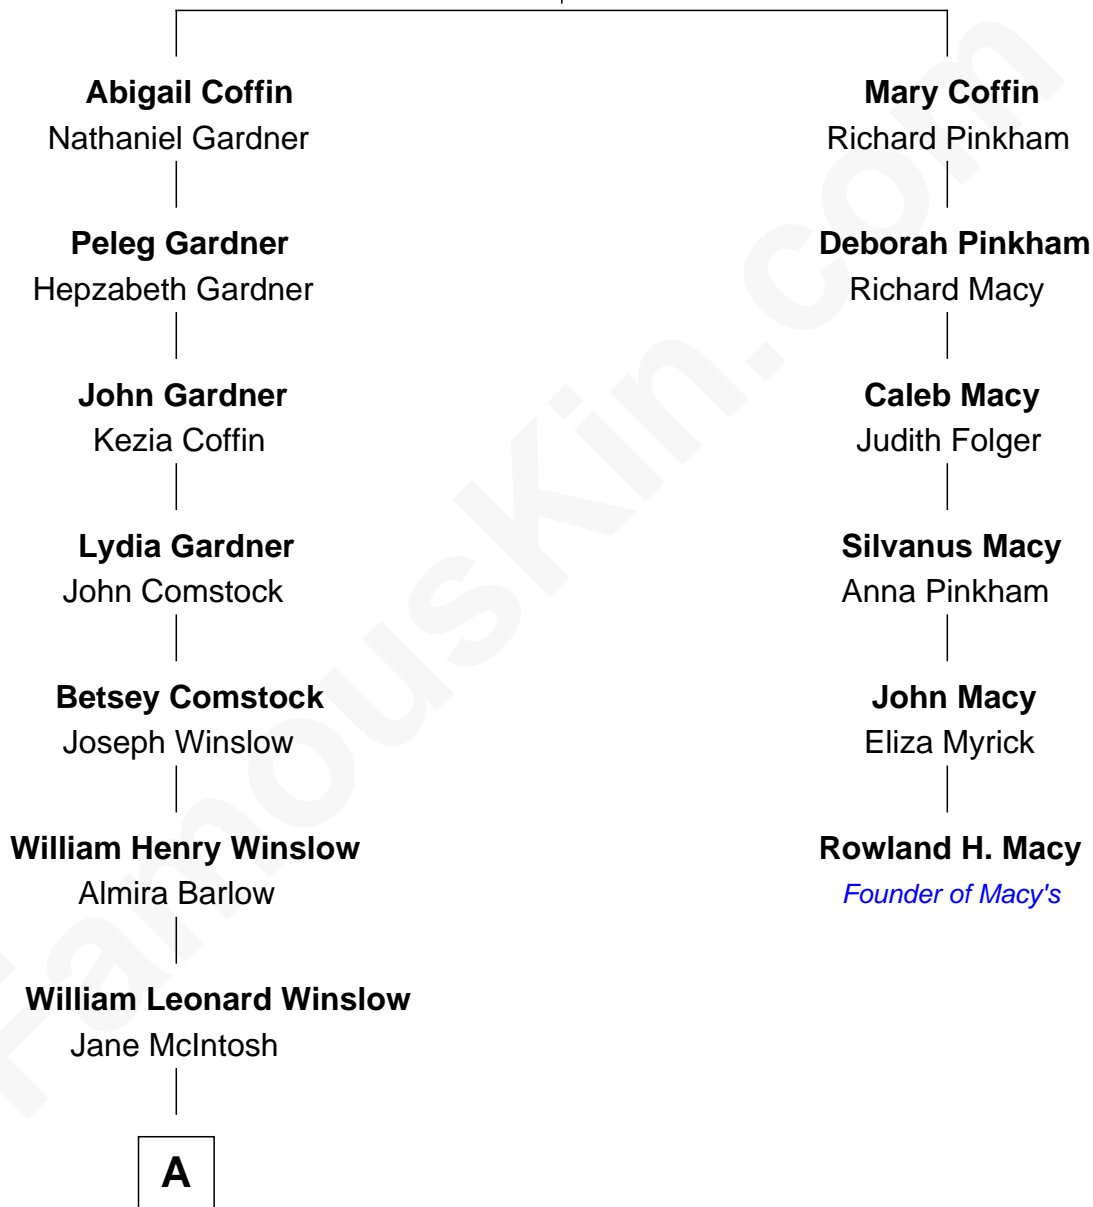

FamousKin.com Relationship Chart of

Don Winslow

Author and Screenwriter

5th cousin 4 times removed of

Rowland H. Macy

Founder of Macy's

James Coffin
Mary Severance

A

—
Lloyd Robert Winslow
Dorothy Grace Dandeno

—
Donald Lloyd Winslow
Ottis Mary Scheuermann

—
Don Winslow
Suspense Novelist

FamousKin.com