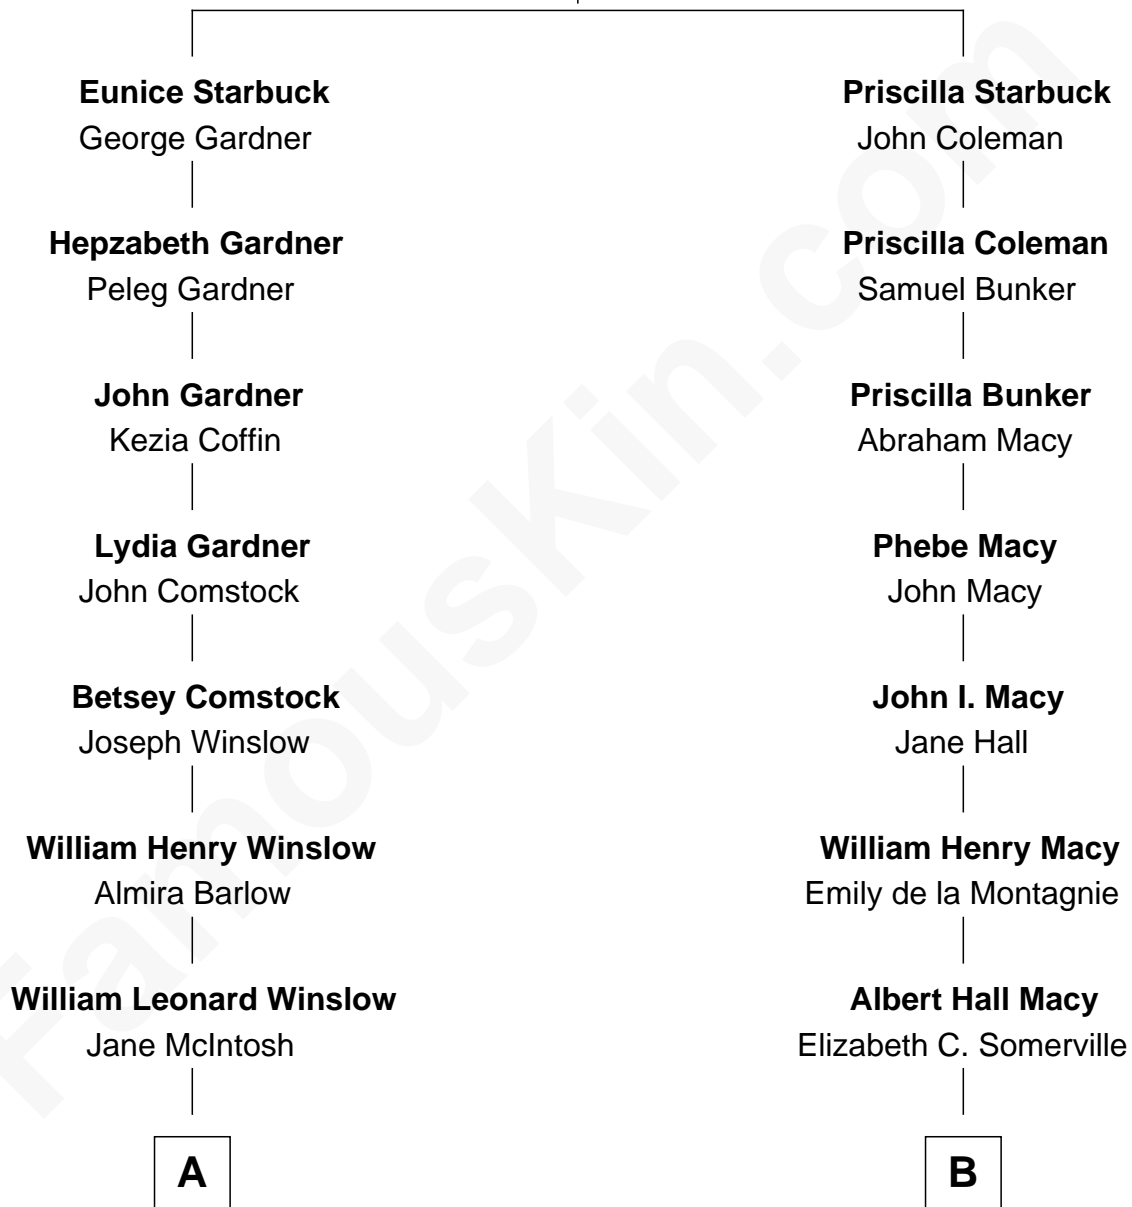

# FamousKin.com Relationship Chart of

**Don Winslow**

*Author and Screenwriter*

8th cousin 1 time removed of

**William H. Macy**

*TV and Movie Actor*

**Nathaniel Starbuck**

Mary Coffin

FamousKin.com