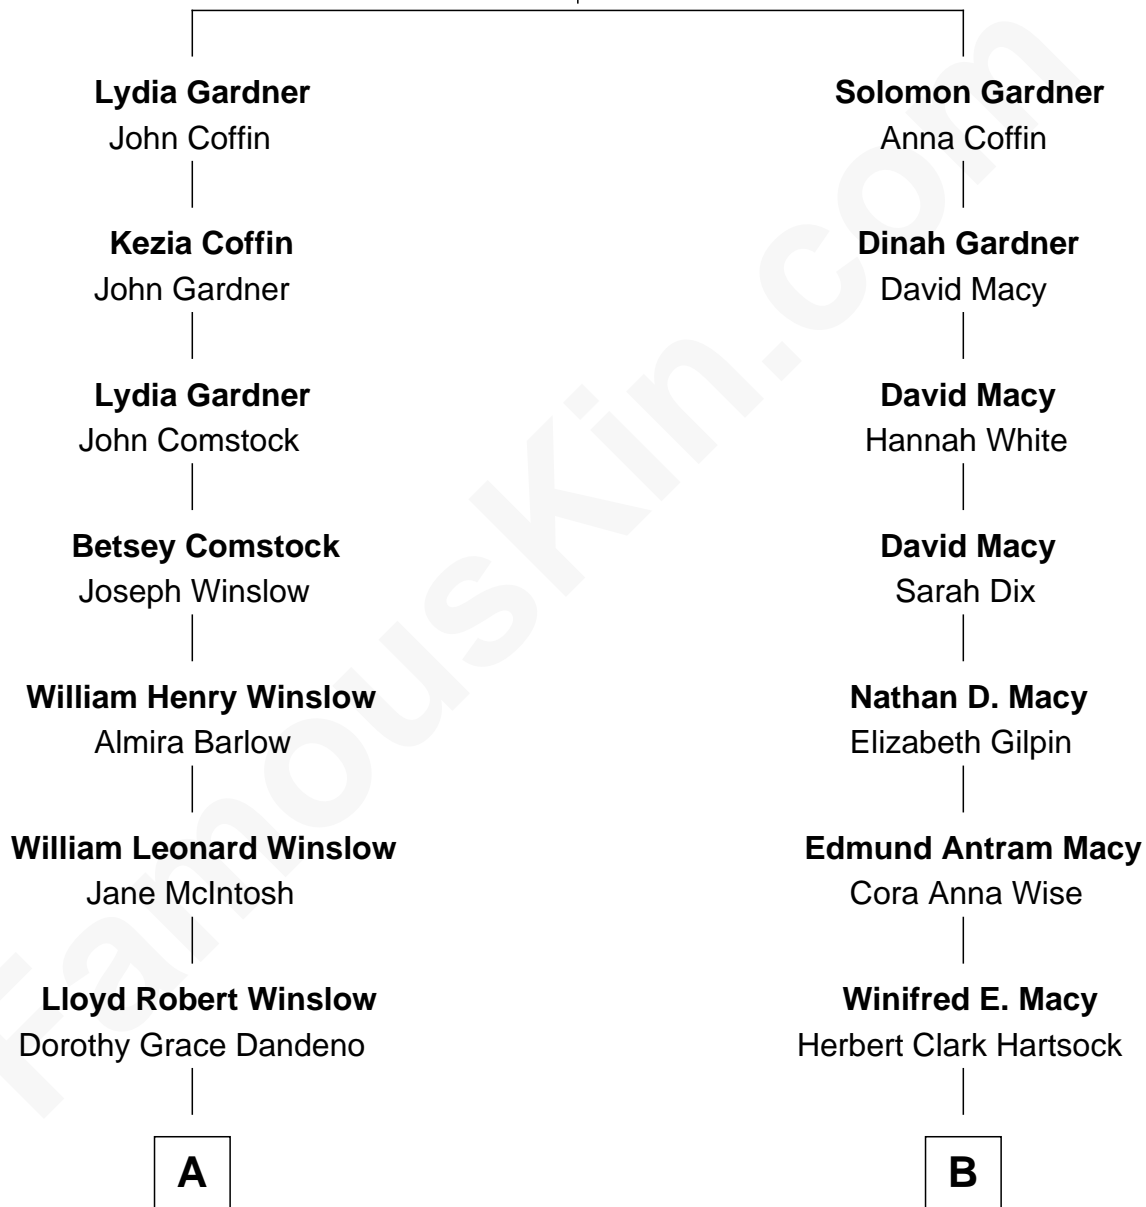

FamousKin.com Relationship Chart of

Don Winslow

Author and Screenwriter

8th cousin 1 time removed of

Ethan Hawke

Actor, Director, Screenwriter, Novelist

Richard Gardner

Mary Austin

FamousKin.com