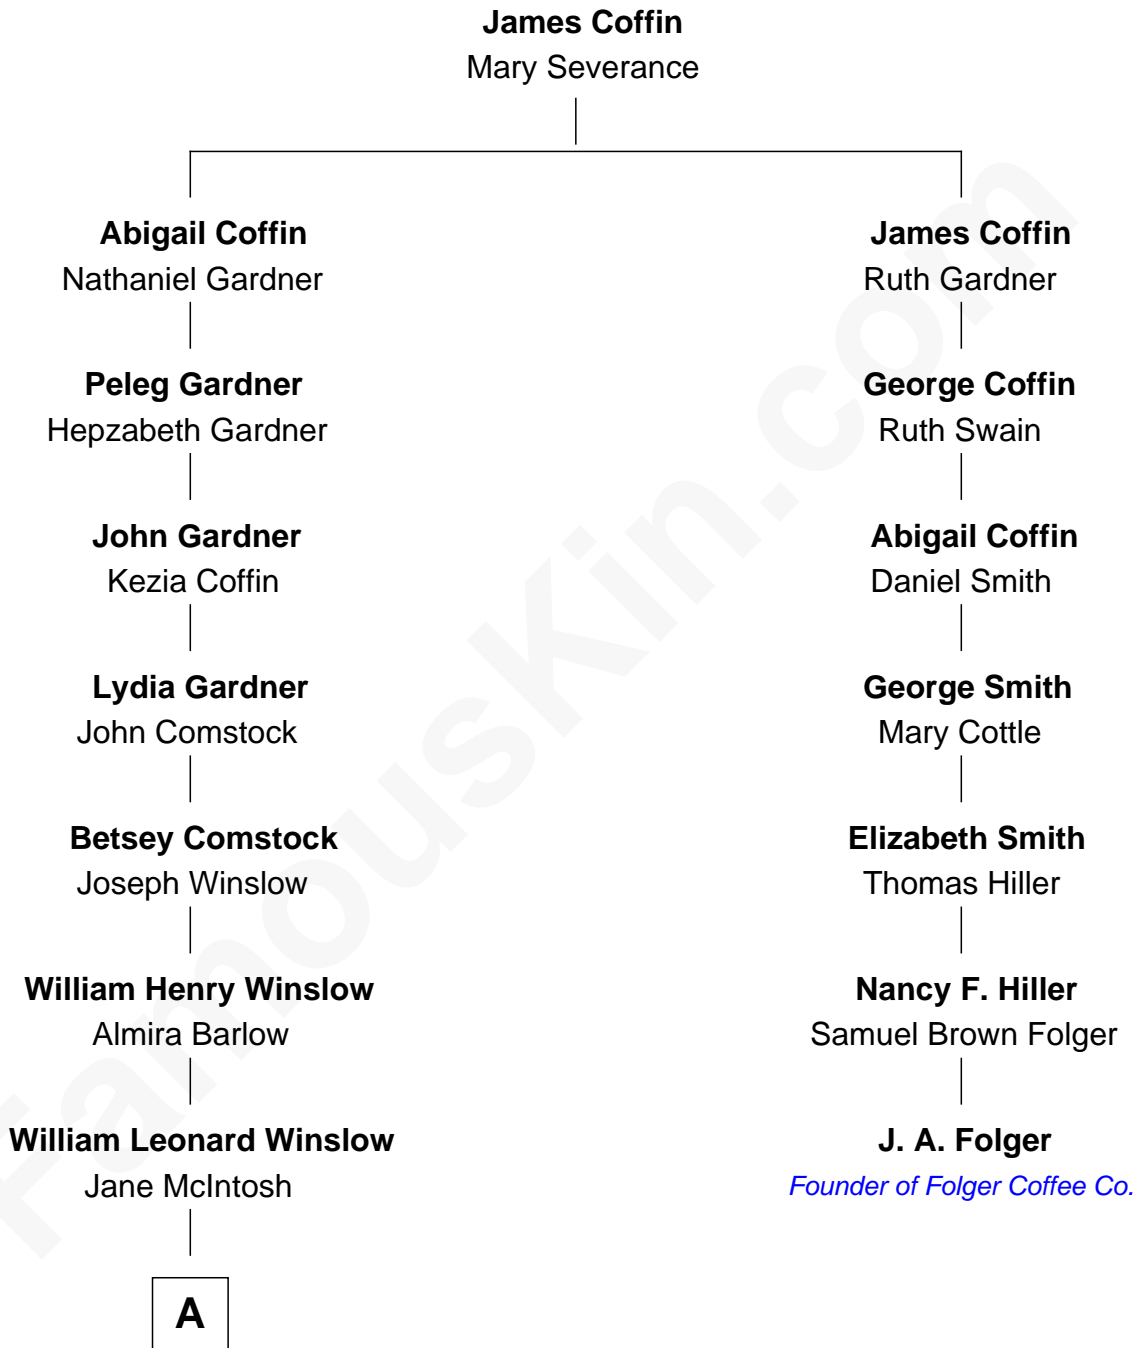

FamousKin.com

Relationship Chart of

Don Winslow

Author and Screenwriter

6th cousin 3 times removed of

J. A. Folger

Founder of Folger Coffee Company

A

—
Lloyd Robert Winslow
Dorothy Grace Dandeno

—
Donald Lloyd Winslow
Ottis Mary Scheuermann

—
Don Winslow
Suspense Novelist

FamousKin.com