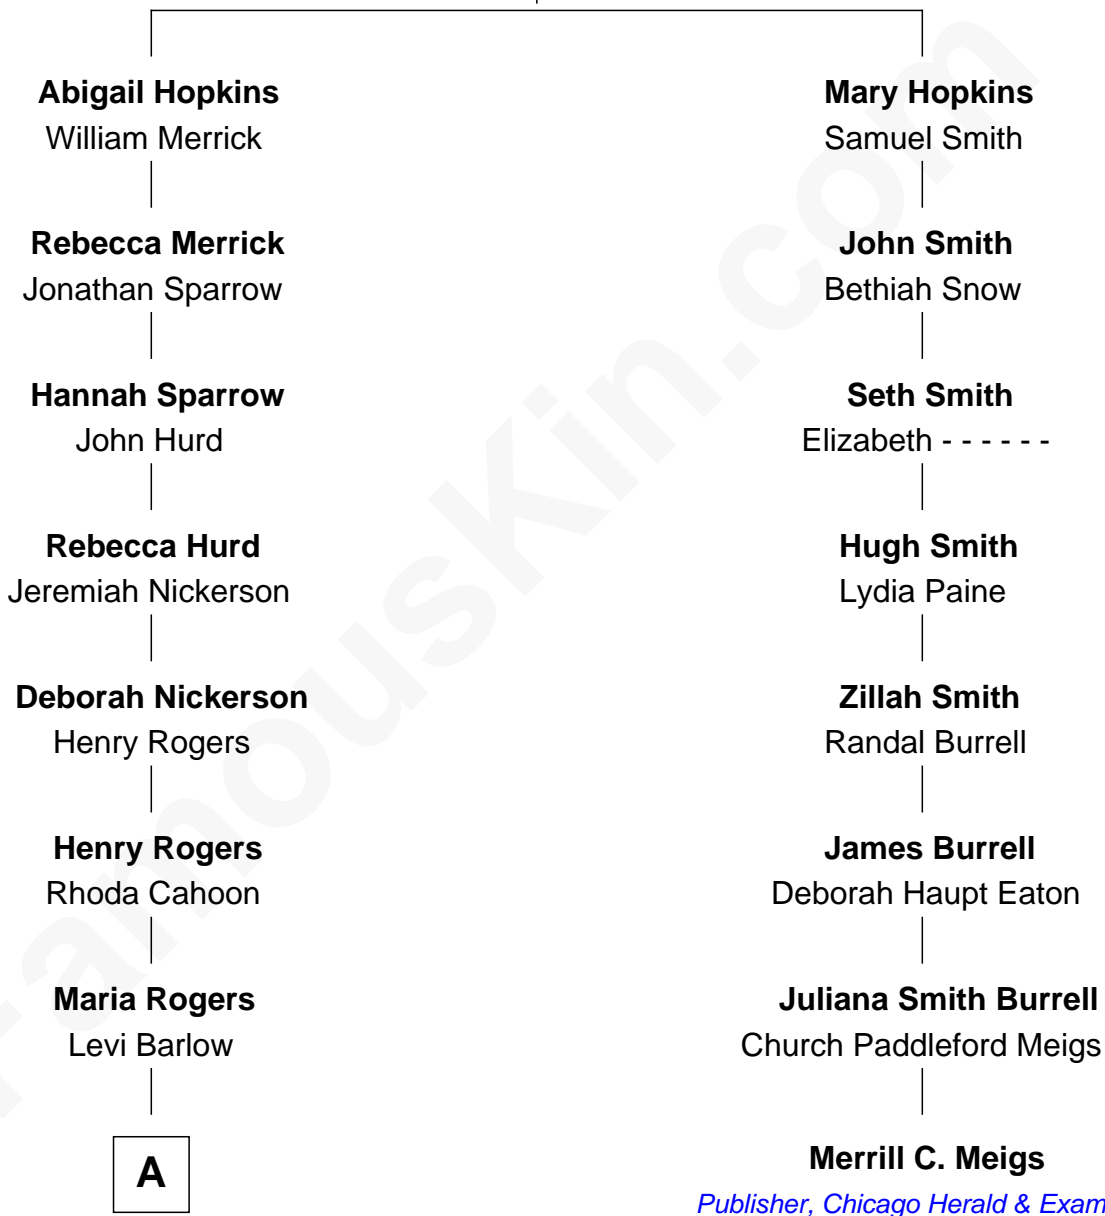

FamousKin.com Relationship Chart of

Don Winslow

Author and Screenwriter

7th cousin 4 times removed of

Merrill C. Meigs

Publisher, Chicago Herald & Examiner

Giles Hopkins
Catherine Whelden

A

—
Almira Barlow
William Henry Winslow

—
William Leonard Winslow
Jane McIntosh

—
Lloyd Robert Winslow
Dorothy Grace Dandeno

—
Donald Lloyd Winslow
Ottis Mary Scheuermann

—
Don Winslow
Suspense Novelist