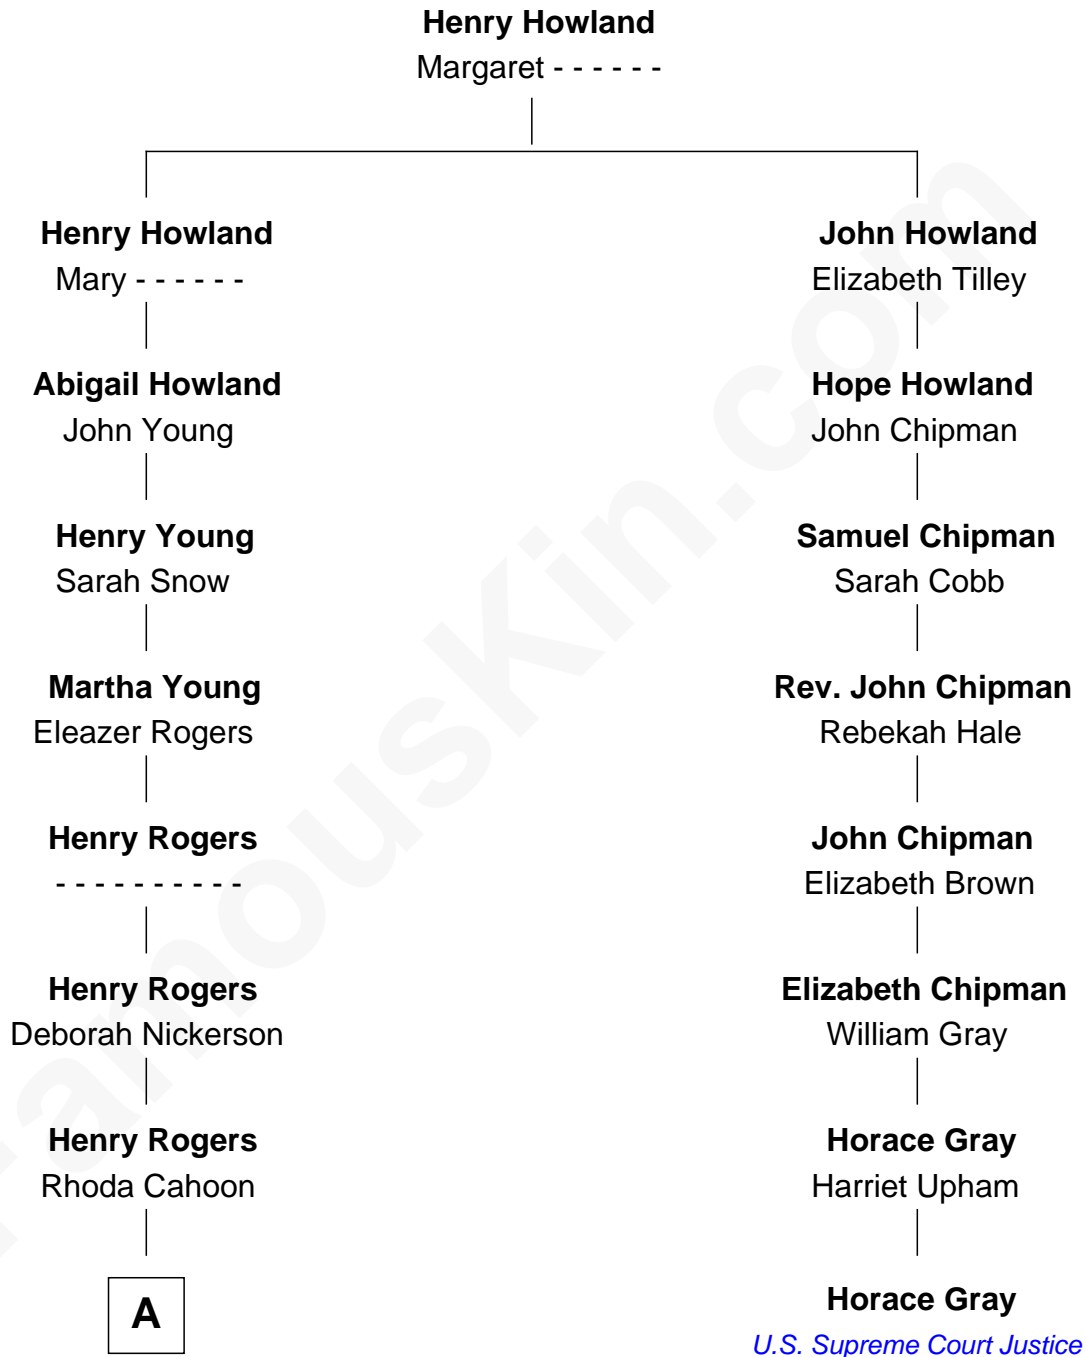

FamousKin.com Relationship Chart of

Kristine Rolofson

Harlequin Novelist

7th cousin 5 times removed of

Horace Gray

U.S. Supreme Court Justice

A

—
Maria Rogers

Levi Barlow

—
Almira Barlow

William Henry Winslow

—
William Leonard Winslow

Jane McIntosh

—
Lloyd Robert Winslow

Dorothy Grace Dandeno

—
Donald Lloyd Winslow

Ottis Mary Scheuermann

—
Kristine Rolofson

Harlequin Novelist

FamousKin.com