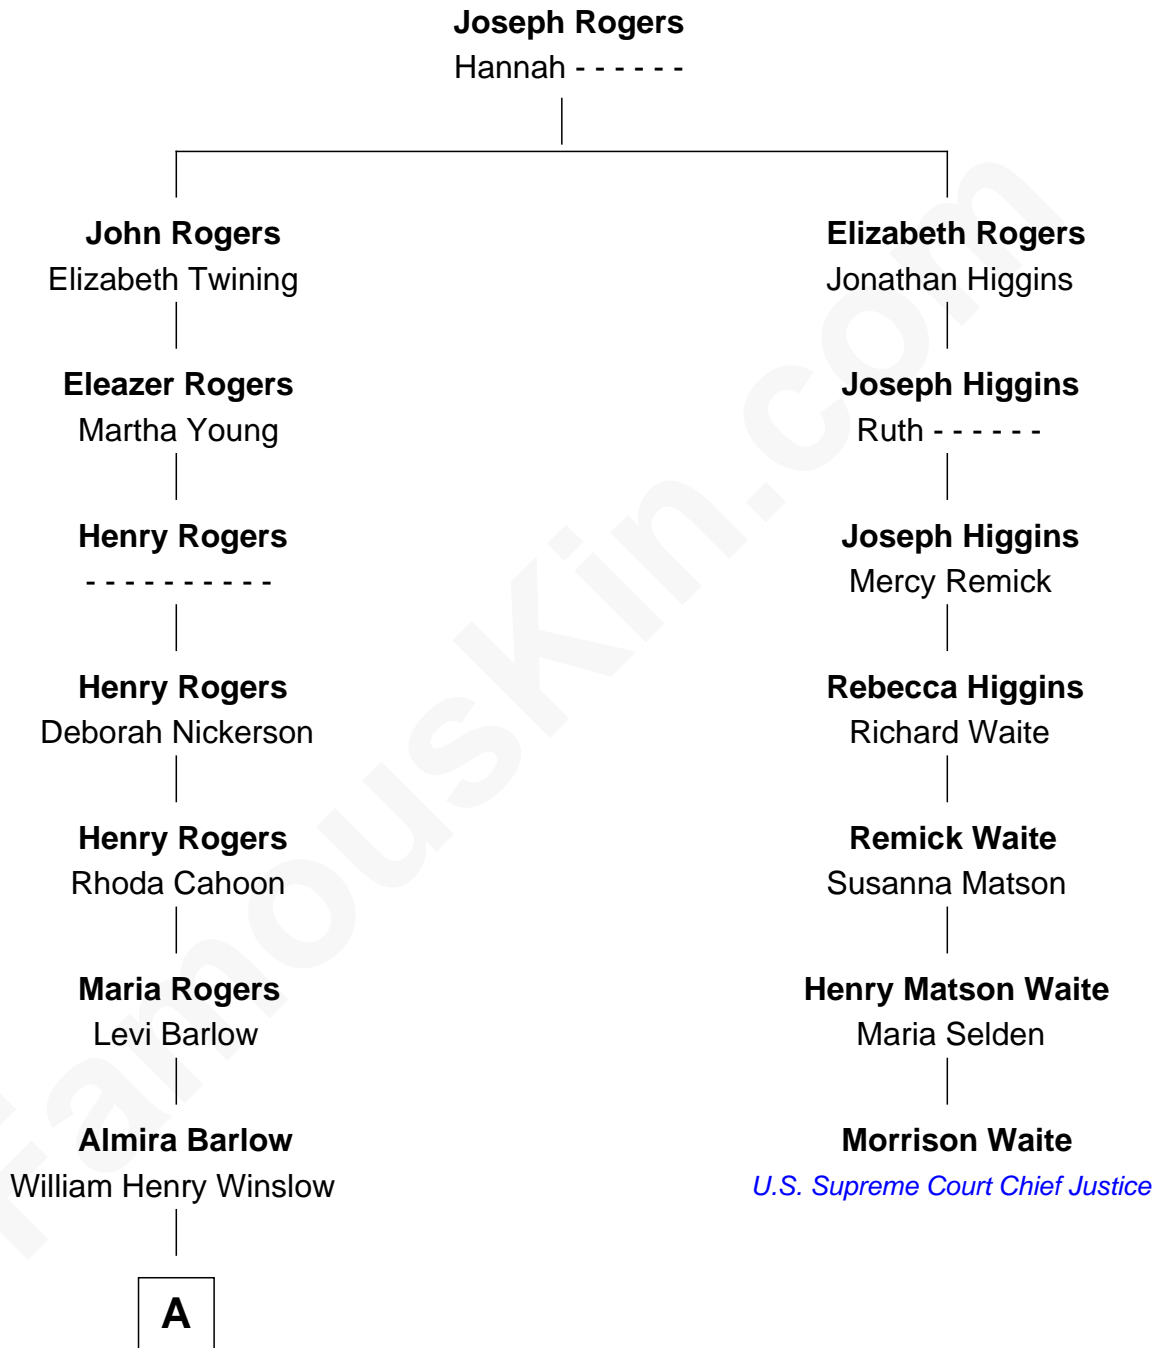

FamousKin.com Relationship Chart of

Kristine Rolofson

Harlequin Novelist

6th cousin 4 times removed of

Morrison Waite

7th Chief Justice of the U.S. Supreme Court

A

William Leonard Winslow

Jane McIntosh

Lloyd Robert Winslow

Dorothy Grace Dandeno

Donald Lloyd Winslow

Ottis Mary Scheuermann

Kristine Rolofson

Harlequin Novelist

FamousKin.com