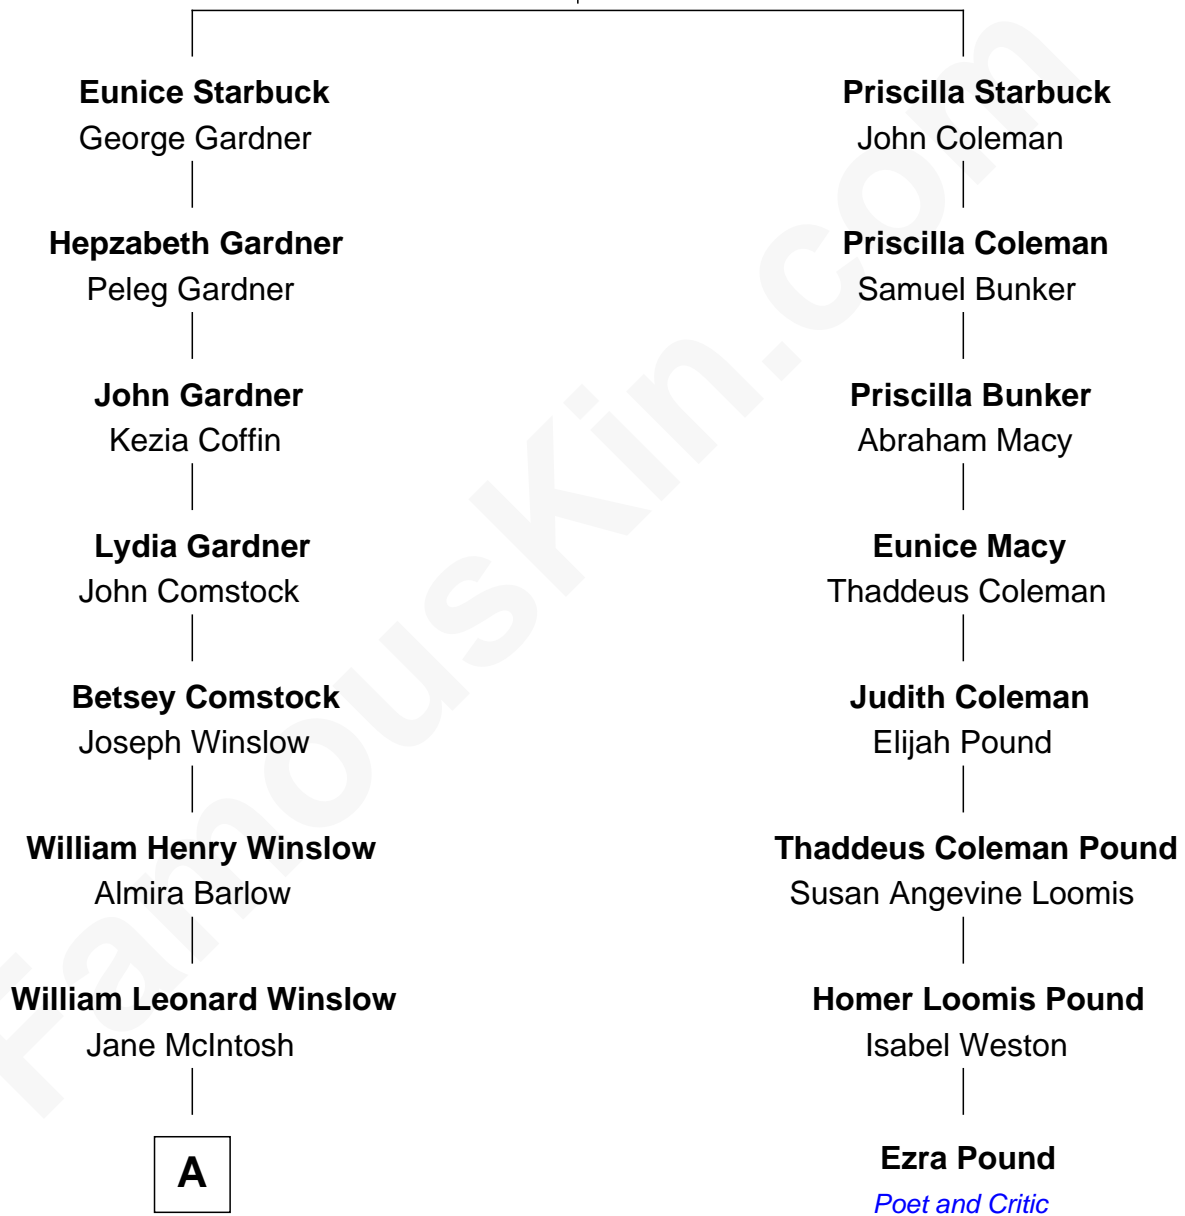

# FamousKin.com Relationship Chart of

**Kristine Rolofson**

*Harlequin Novelist*

7th cousin 2 times removed of

**Ezra Pound**

*Expatriate American Poet and Critic*

**Nathaniel Starbuck**

Mary Coffin

**A**

—  
**Lloyd Robert Winslow**  
Dorothy Grace Dandeno

—  
**Donald Lloyd Winslow**  
Ottis Mary Scheuermann

—  
**Kristine Rolofson**  
*Harlequin Novelist*

FamousKin.com