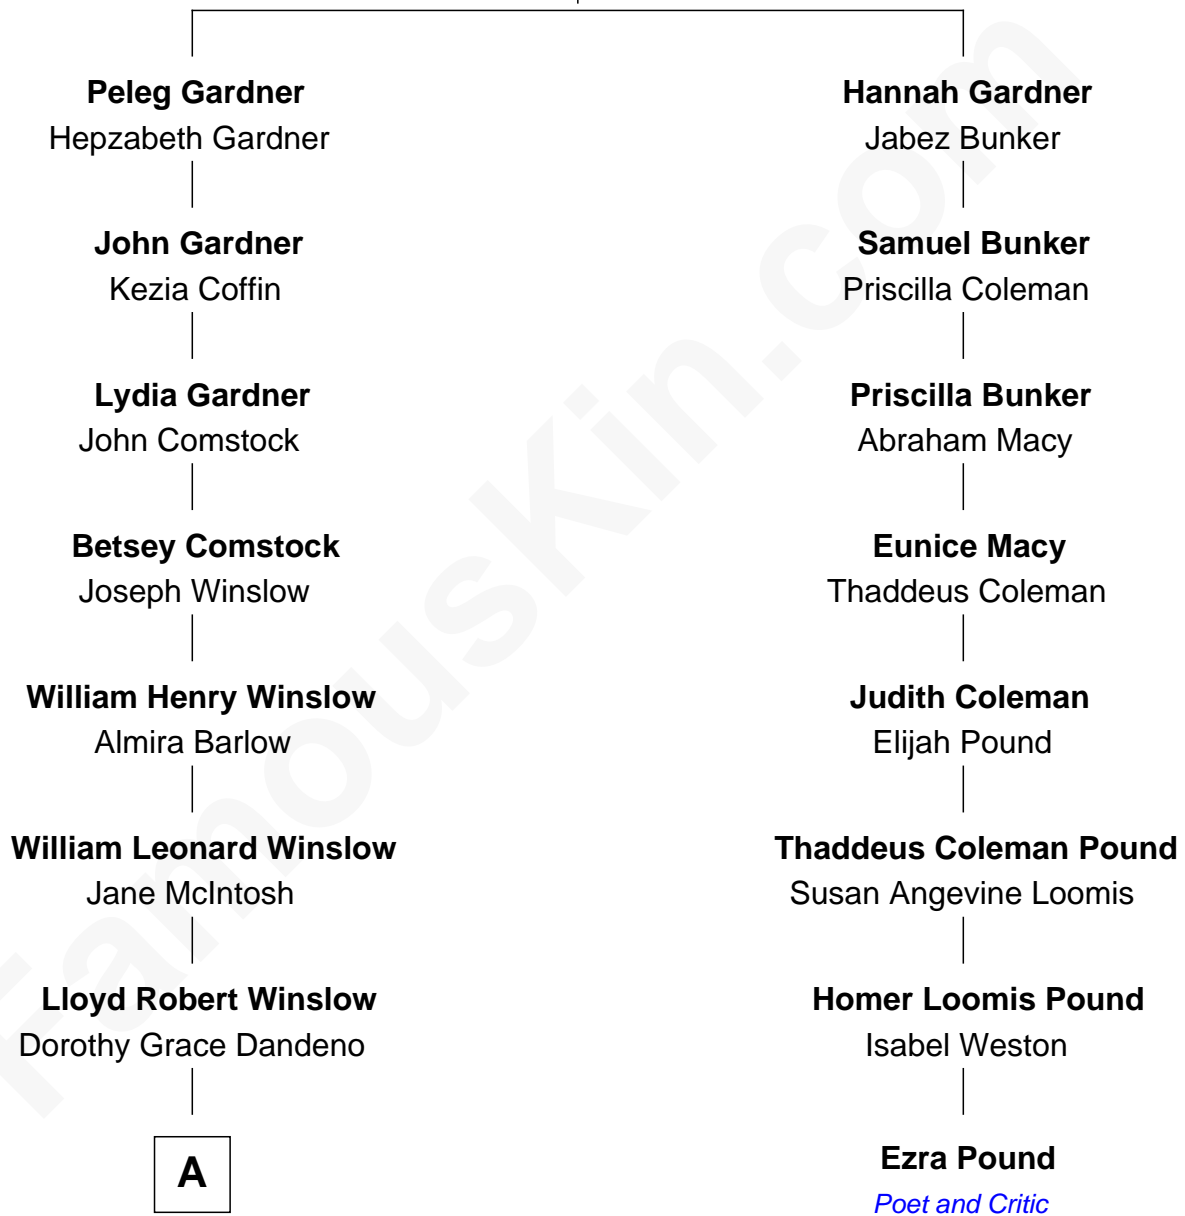

FamousKin.com Relationship Chart of

Kristine Rolofson

Harlequin Novelist

7th cousin 1 time removed of

Ezra Pound

Expatriate American Poet and Critic

Nathaniel Gardner

Abigail Coffin

A

Donald Lloyd Winslow
Ottis Mary Scheuermann

Kristine Rolofson
Harlequin Novelist

FamousKin.com