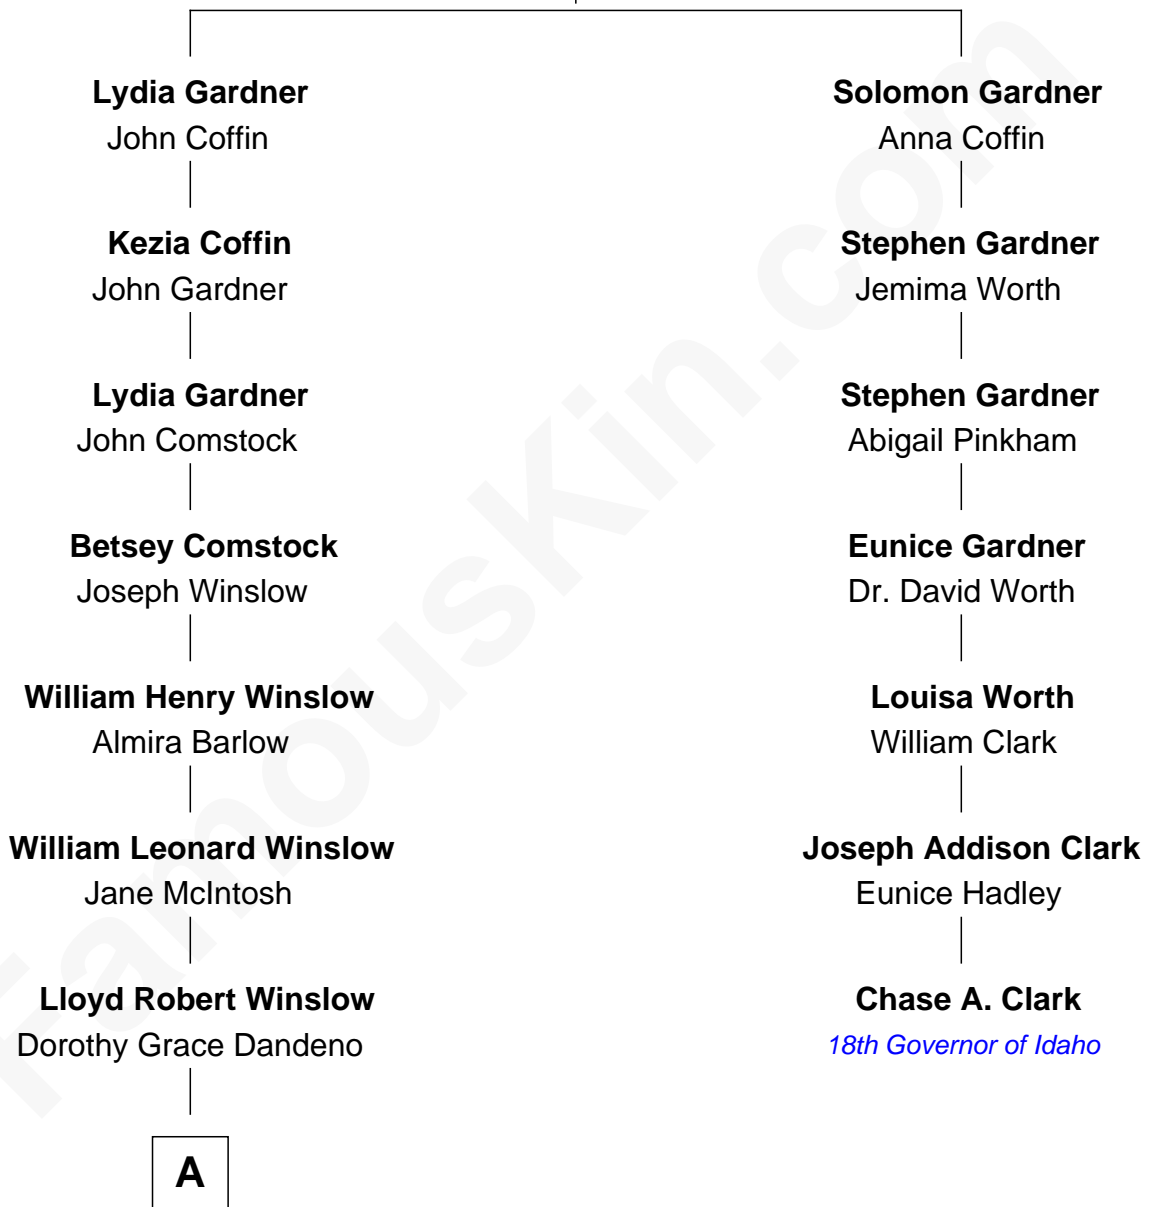

# FamousKin.com Relationship Chart of

**Kristine Rolofson**  
*Harlequin Novelist*

6th cousin 2 times removed of

**Chase A. Clark**  
*18th Governor of Idaho*

**Richard Gardner**  
Mary Austin

**A**

**Donald Lloyd Winslow**  
Ottis Mary Scheuermann

**Kristine Rolofson**  
*Harlequin Novelist*

FamousKin.com