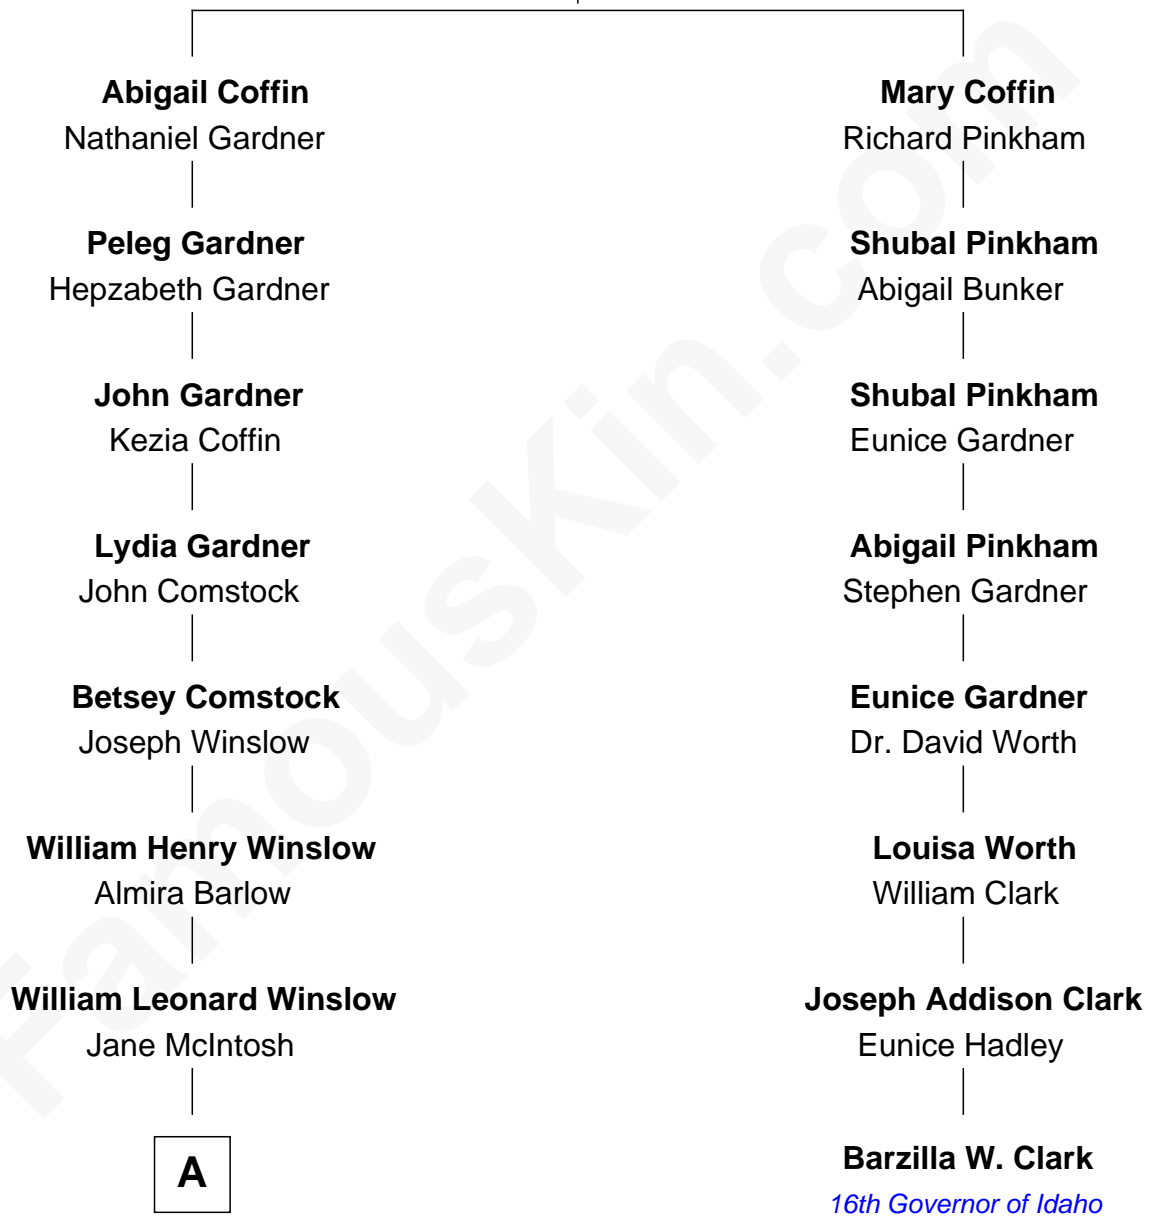

# FamousKin.com Relationship Chart of

**Kristine Rolofson**

*Harlequin Novelist*

7th cousin 2 times removed of

**Barzilla W. Clark**

*16th Governor of Idaho*

**James Coffin**  
Mary Severance

**A**

—  
**Lloyd Robert Winslow**  
Dorothy Grace Dandeno

—  
**Donald Lloyd Winslow**  
Ottis Mary Scheuermann

—  
**Kristine Rolofson**  
*Harlequin Novelist*

FamousKin.com