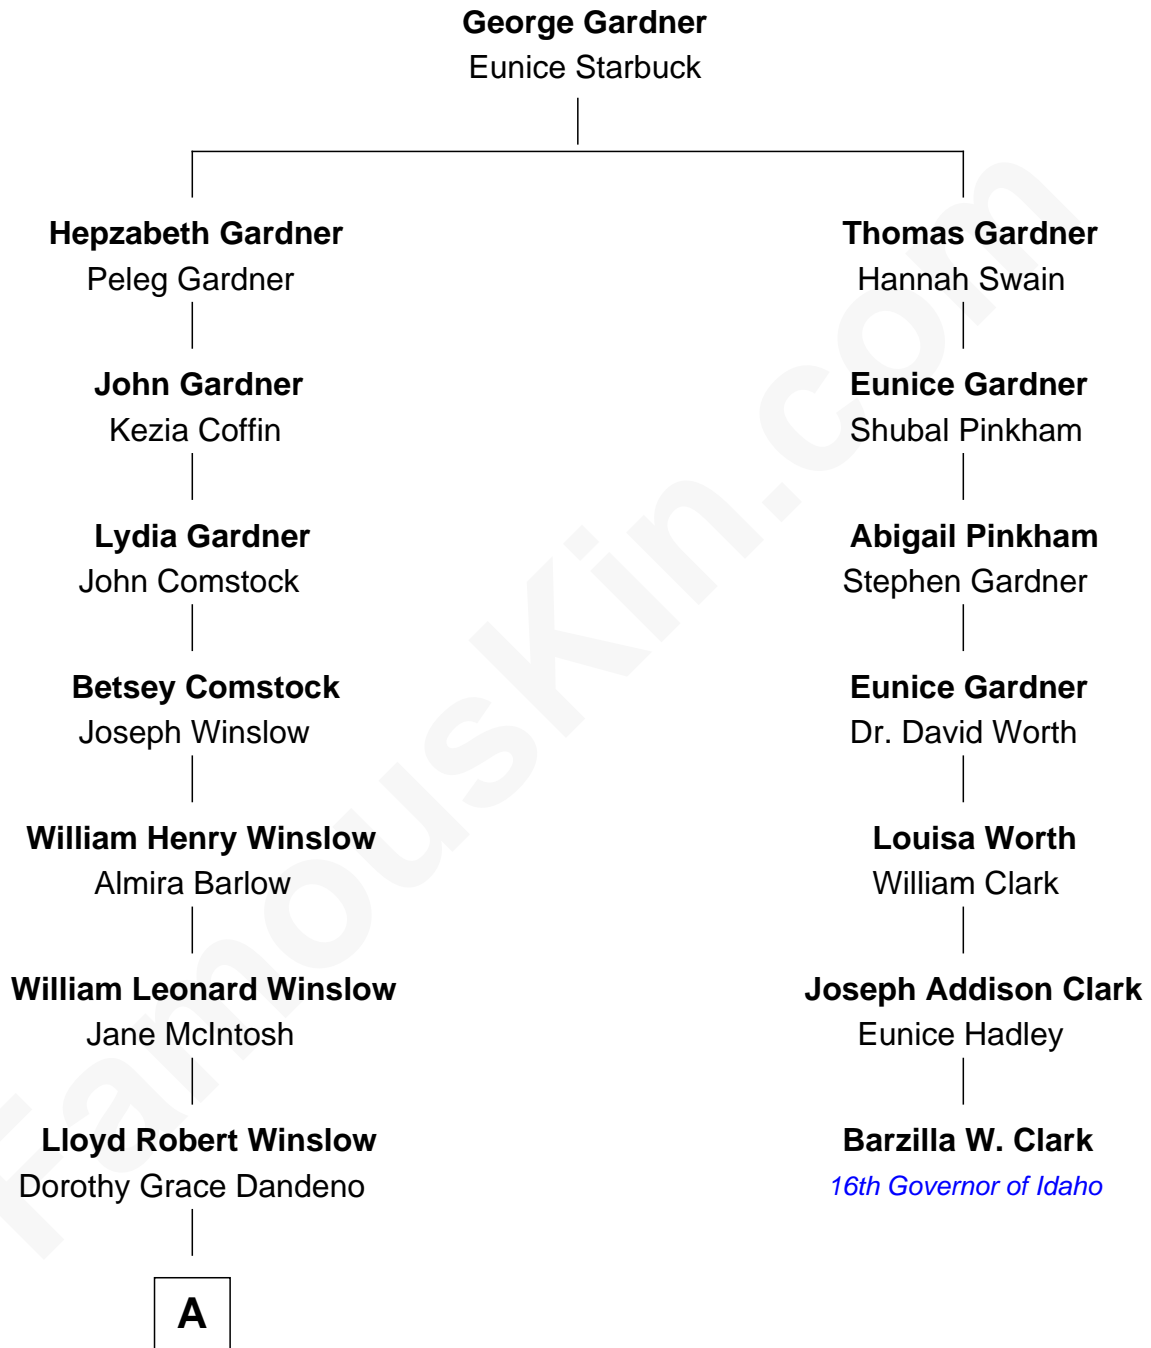

FamousKin.com Relationship Chart of

Kristine Rolofson

Harlequin Novelist

6th cousin 2 times removed of

Barzilla W. Clark

16th Governor of Idaho

A

Donald Lloyd Winslow
Ottis Mary Scheuermann

Kristine Rolofson
Harlequin Novelist

FamousKin.com