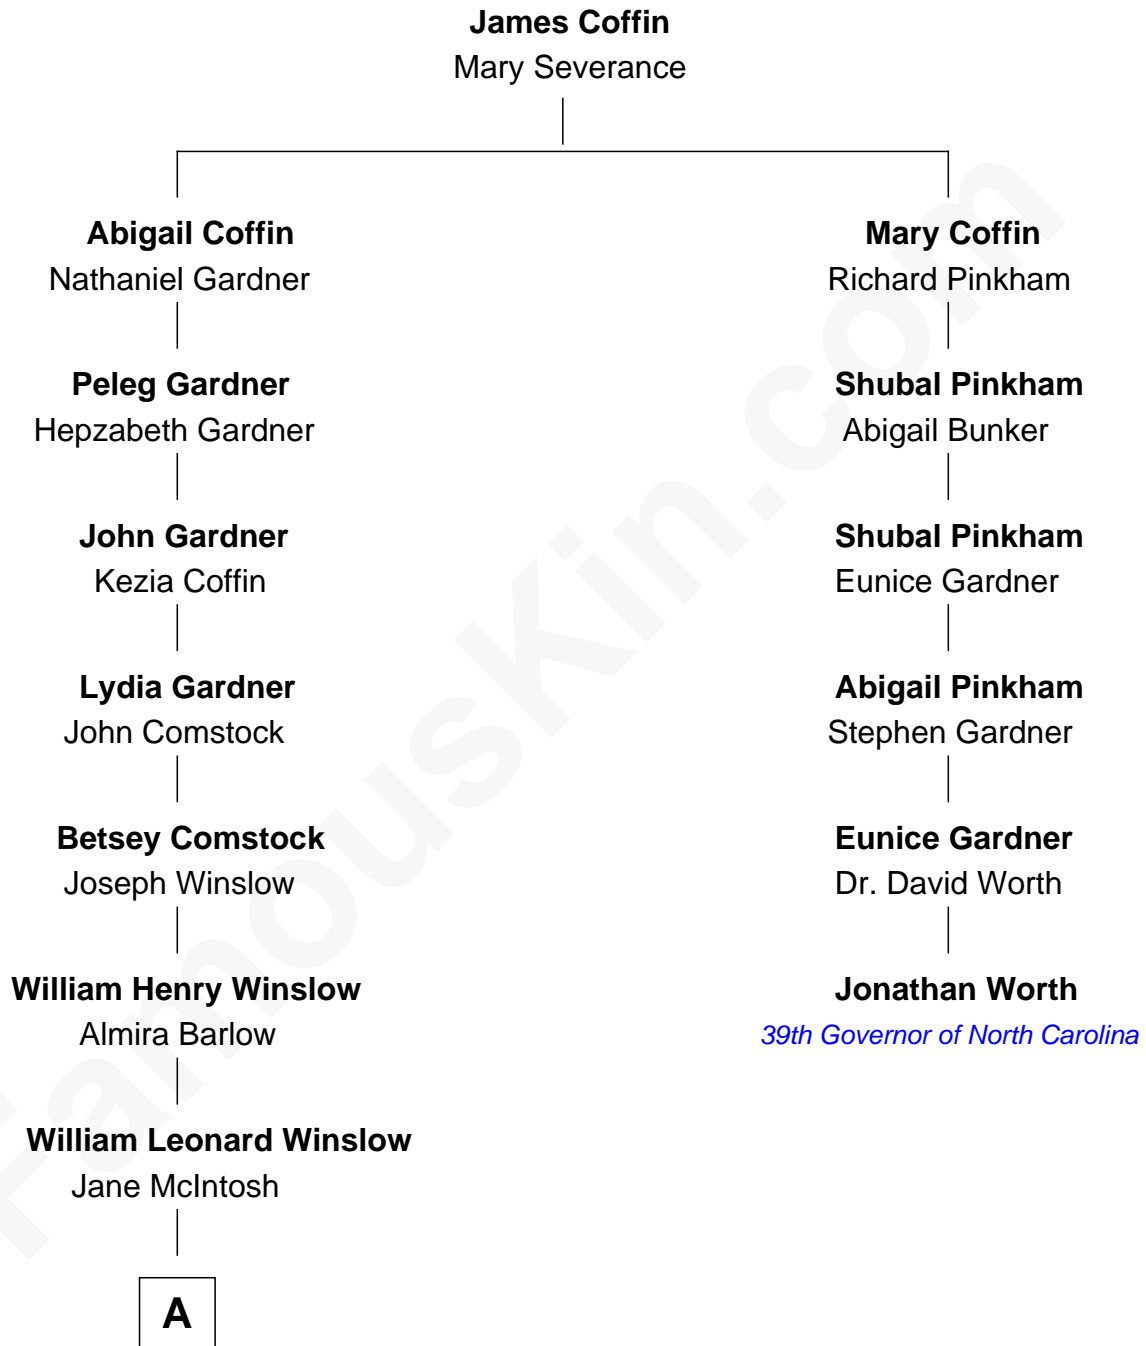

# FamousKin.com Relationship Chart of

**Kristine Rolofson**

*Harlequin Novelist*

5th cousin 4 times removed of

**Jonathan Worth**

*39th Governor of North Carolina*

**A**

—  
**Lloyd Robert Winslow**  
Dorothy Grace Dandeno

—  
**Donald Lloyd Winslow**  
Ottis Mary Scheuermann

—  
**Kristine Rolofson**  
*Harlequin Novelist*

FamousKin.com