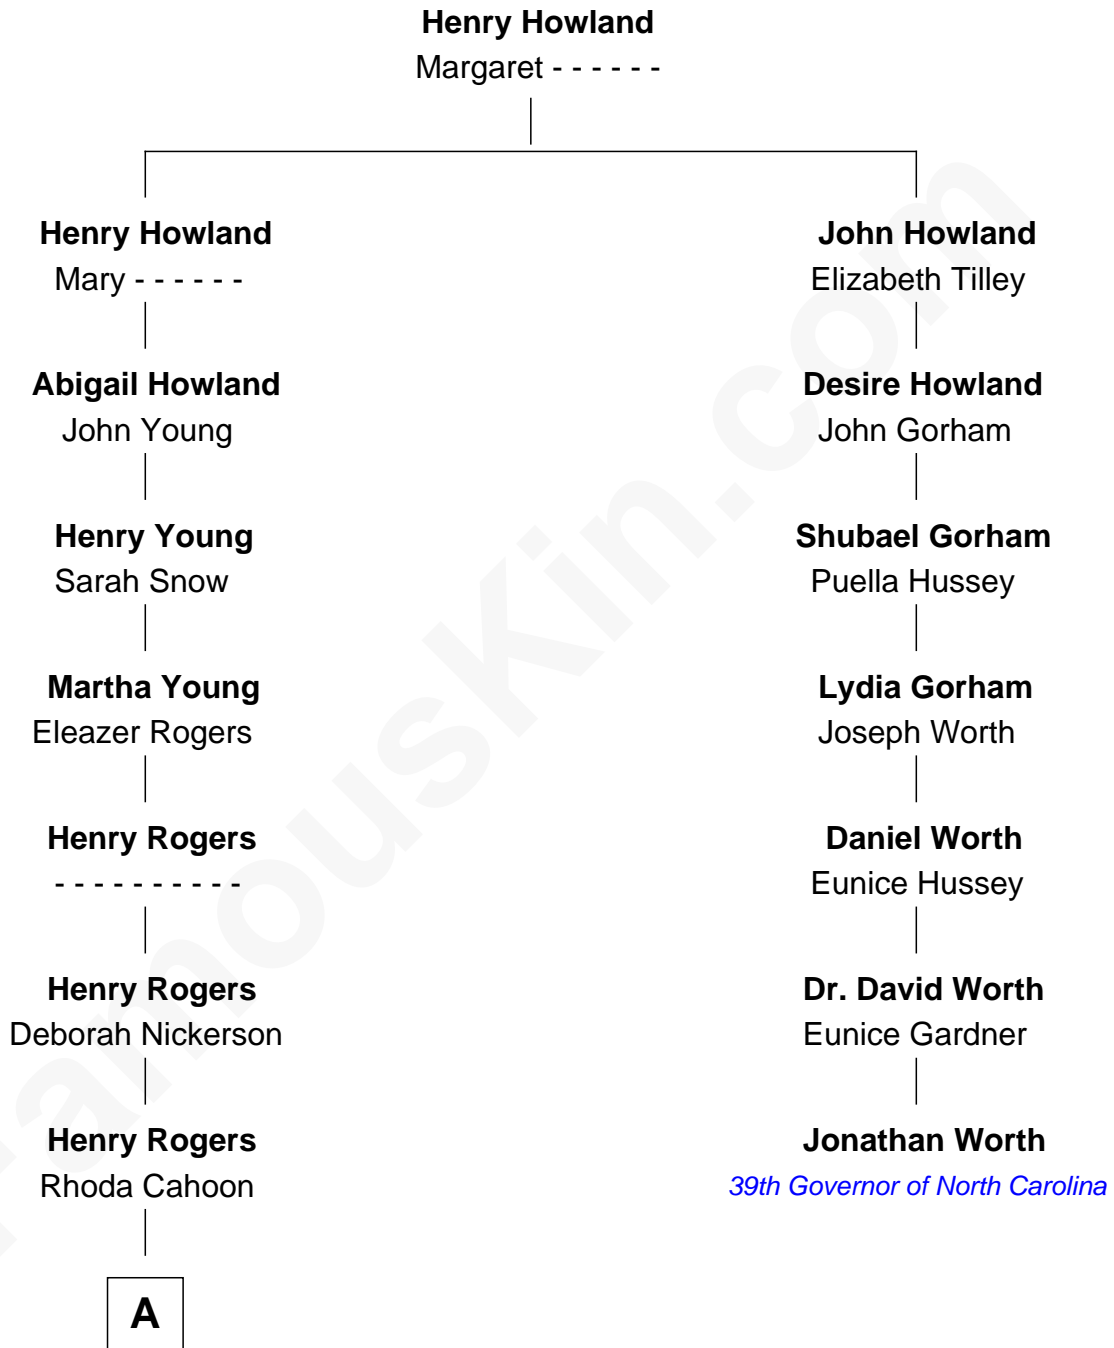

FamousKin.com Relationship Chart of

Kristine Rolofson

Harlequin Novelist

6th cousin 6 times removed of

Jonathan Worth

39th Governor of North Carolina

A

—
Maria Rogers

Levi Barlow

—
Almira Barlow

William Henry Winslow

—
William Leonard Winslow

Jane McIntosh

—
Lloyd Robert Winslow

Dorothy Grace Dandeno

—
Donald Lloyd Winslow

Ottis Mary Scheuermann

—
Kristine Rolofson

Harlequin Novelist

FamousKin.com