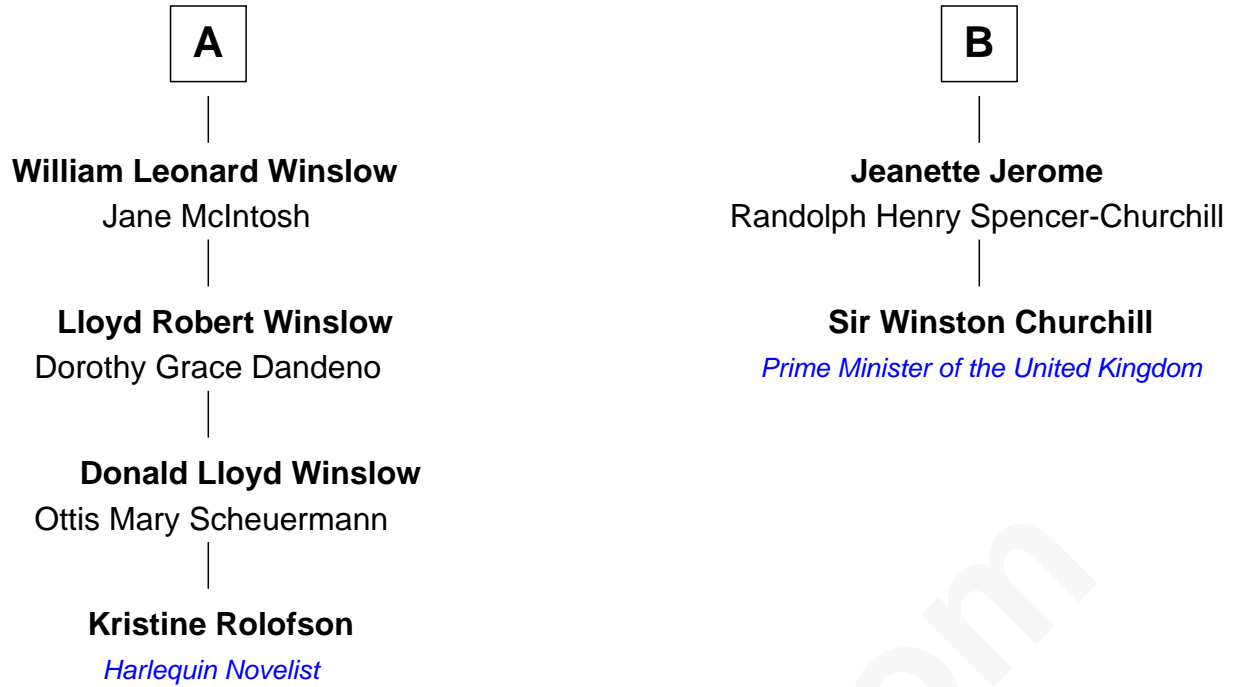

# FamousKin.com Relationship Chart of

**Kristine Rolofson**

*Harlequin Novelist*

8th cousin 2 times removed of

**Sir Winston Churchill**

*Prime Minister of the United Kingdom*

FamousKin.com