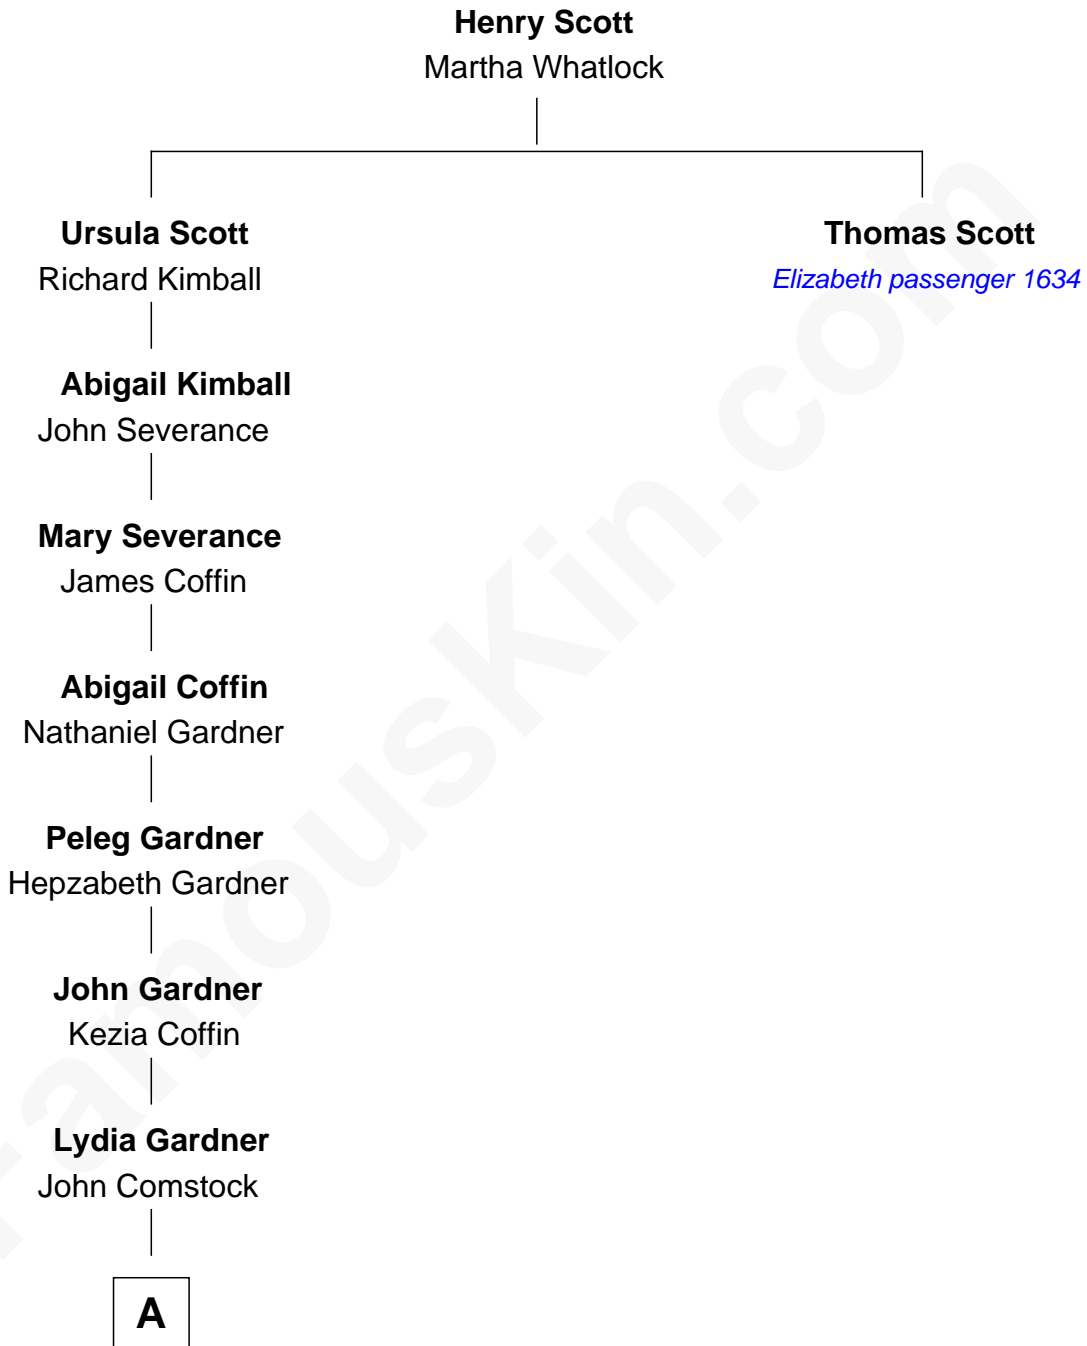

# FamousKin.com Relationship Chart of

**Kristine Rolofson**

*Harlequin Novelist*

10th great-grandniece of

**Thomas Scott**

*(c1594/5 - 1653/4) Elizabeth passenger 1634*

**A**

—  
**Betsey Comstock**

Joseph Winslow

—  
**William Henry Winslow**

Almira Barlow

—  
**William Leonard Winslow**

Jane McIntosh

—  
**Lloyd Robert Winslow**

Dorothy Grace Dandeno

—  
**Donald Lloyd Winslow**