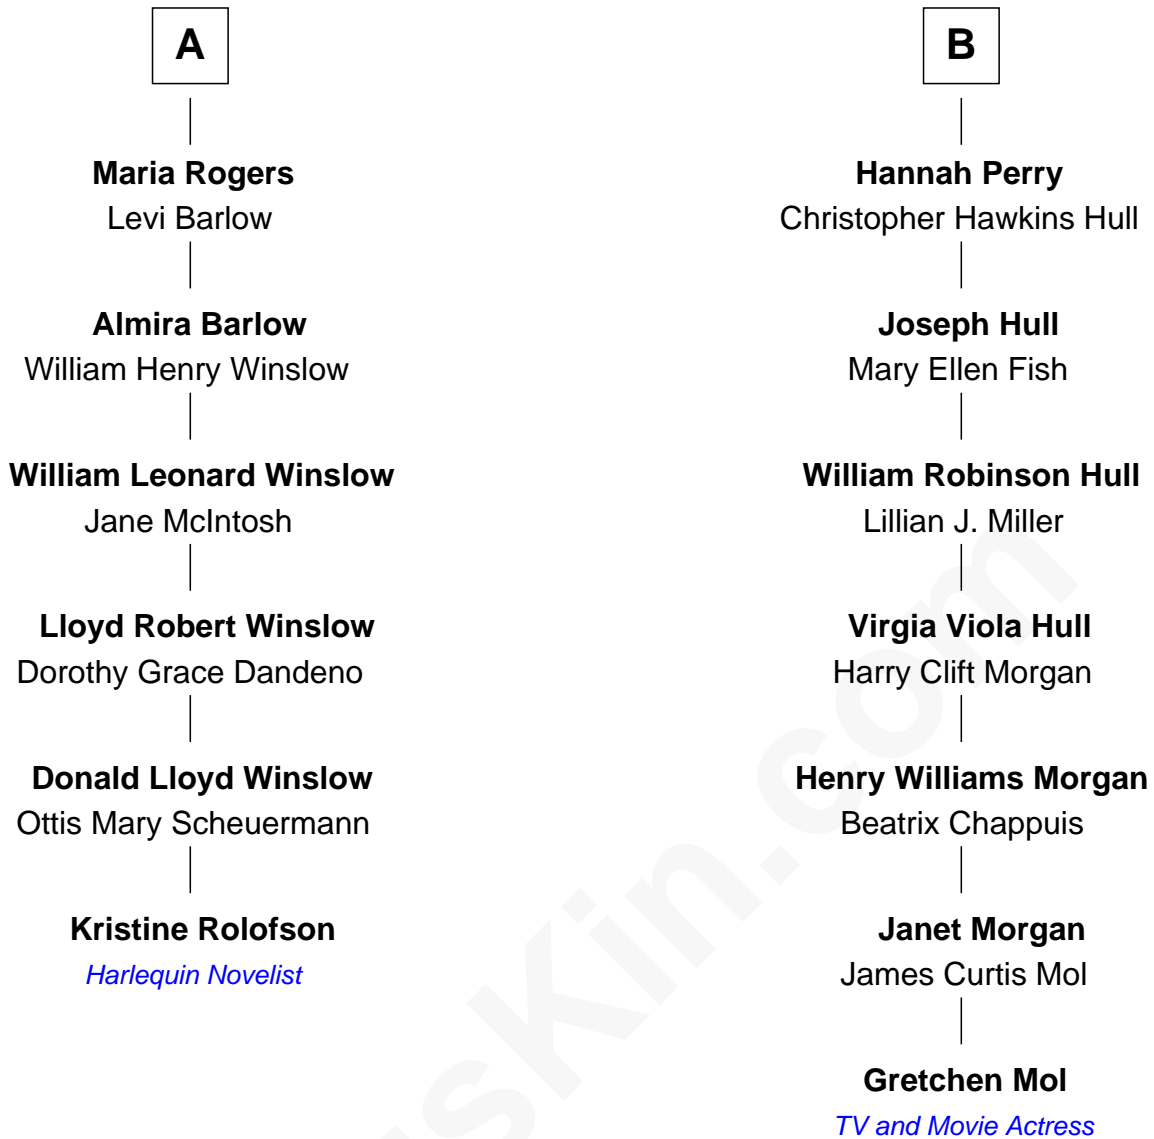

# FamousKin.com Relationship Chart of

**Kristine Rolofson**

*Harlequin Novelist*

12th cousin 1 time removed of

**Gretchen Mol**

*TV and Movie Actress*

**Henry Howland**

Margaret - - - - -

**Henry Rogers**

- - - - -

**Henry Rogers**  
Deborah Nickerson

**Henry Rogers**  
Rhoda Cahoon

**A**

**John Howland**

Elizabeth Tilley

**Desire Howland**

John Gorham

**Mercy Gorham**

George Denison

**Elizabeth Denison**

Christopher Champlin

**Christopher Champlin**

Hannah Hill

**Ruhamah Champlin**  
Christopher Robinson

**Hannah Robinson**  
John Perry

**B**

Gretchen Mol photo by [U.S. National Archives](#)