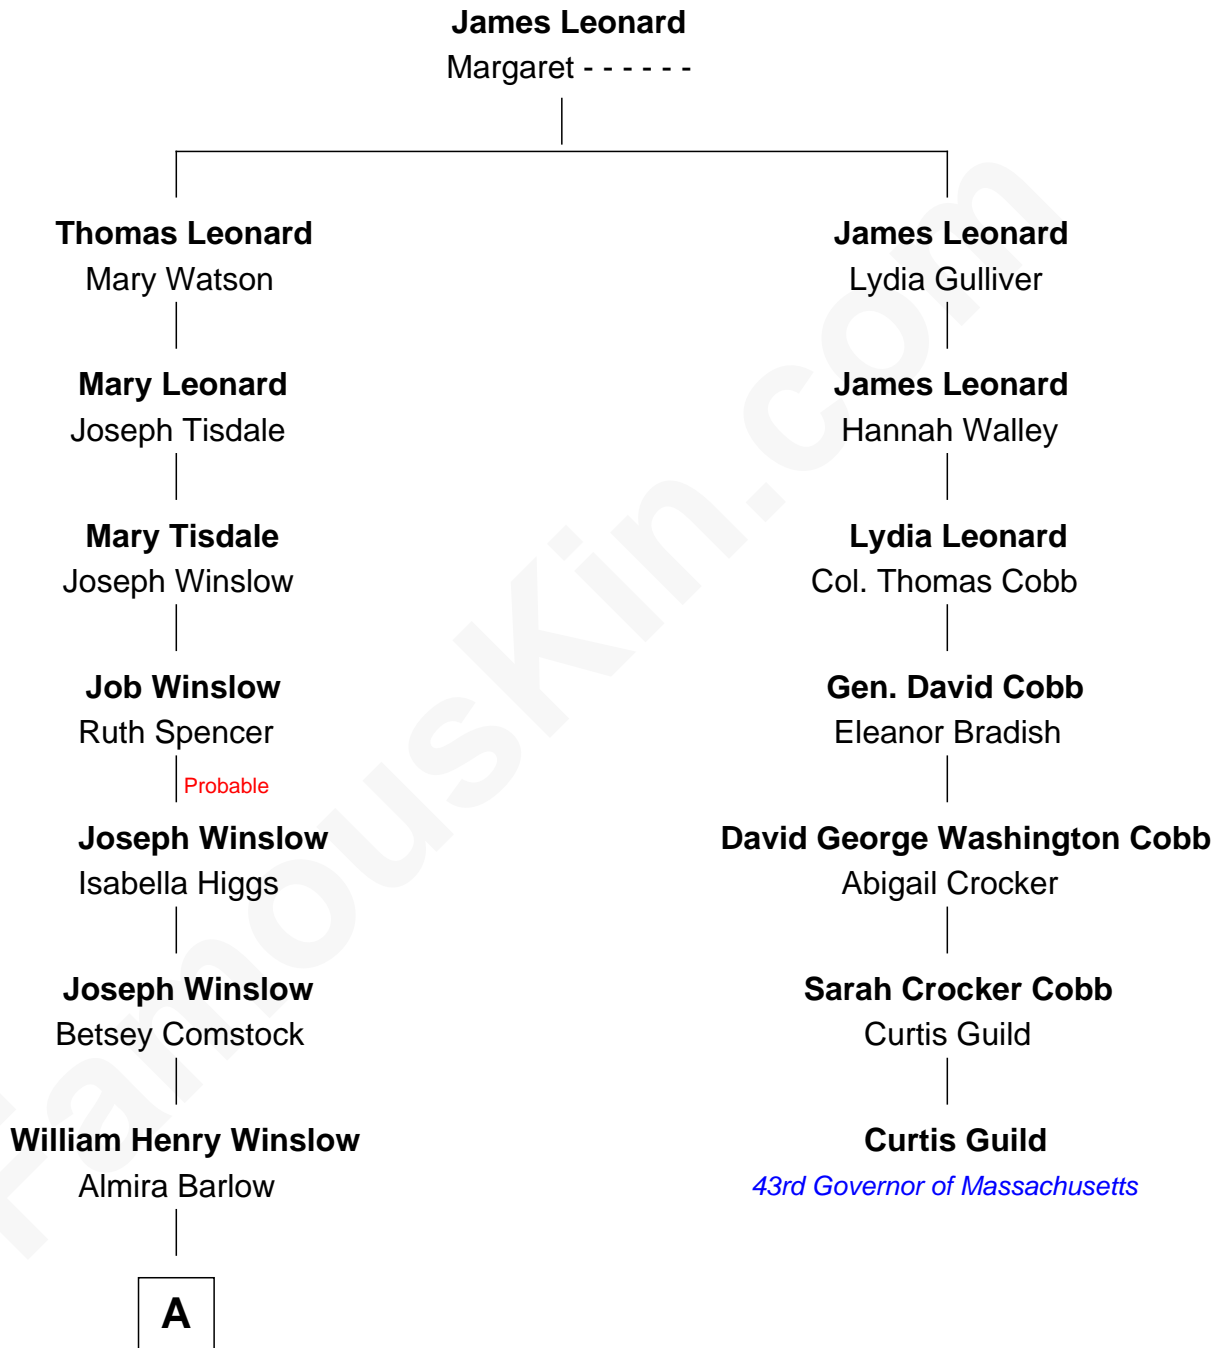

FamousKin.com Relationship Chart of

Kristine Rolofson

Harlequin Novelist

6th cousin 4 times removed of

Curtis Guild

43rd Governor of Massachusetts

A

William Leonard Winslow

Jane McIntosh

Lloyd Robert Winslow

Dorothy Grace Dandeno

Donald Lloyd Winslow

Ottis Mary Scheuermann

Kristine Rolofson

Harlequin Novelist

FamousKin.com