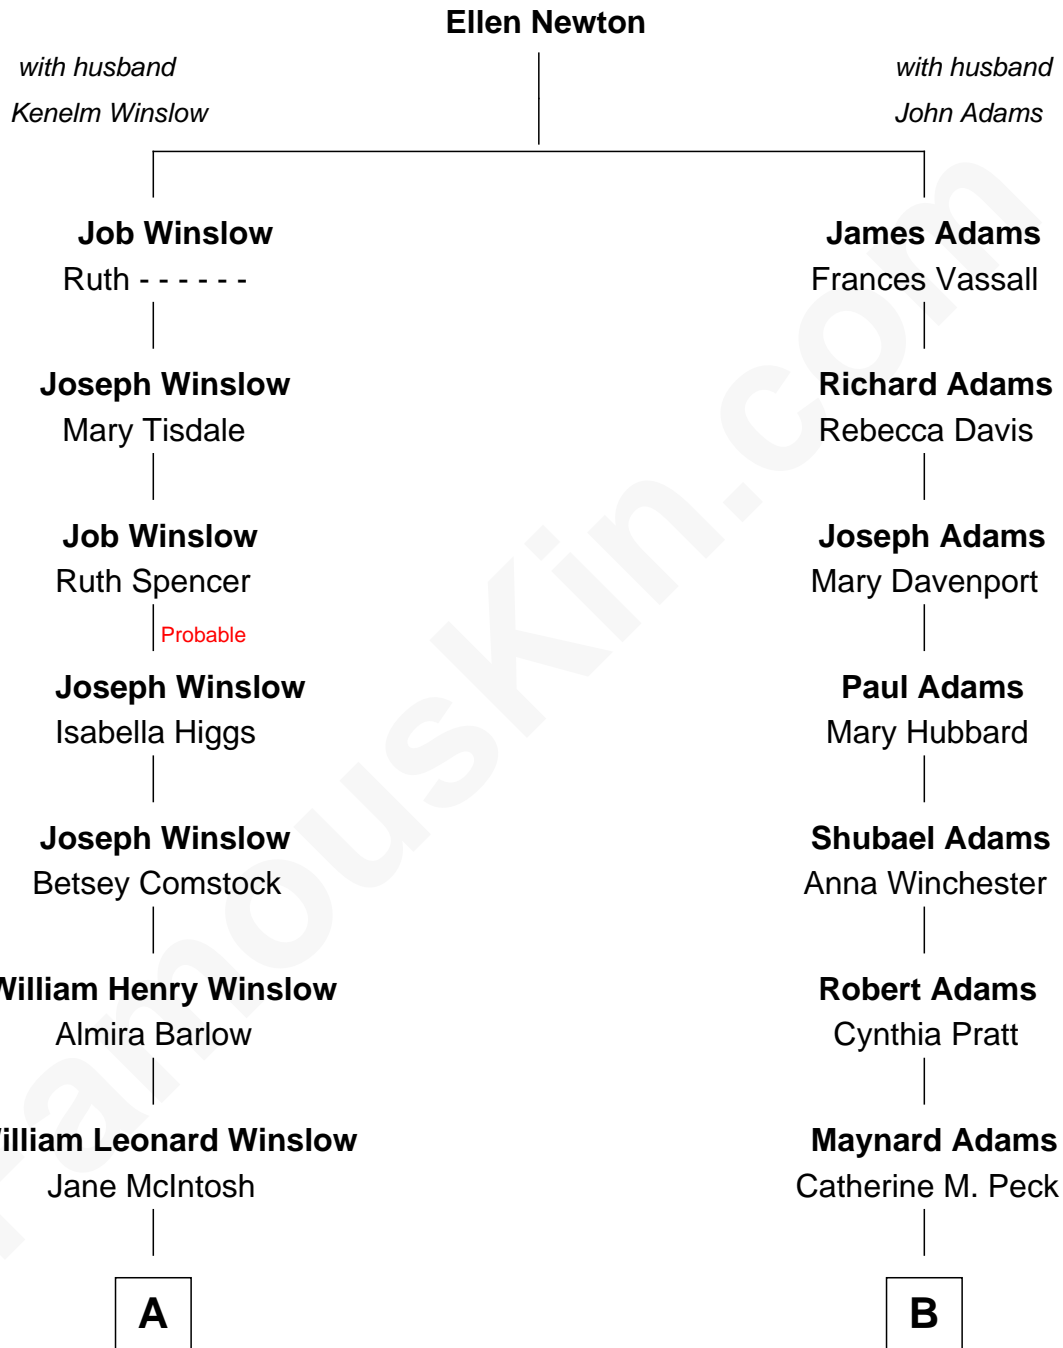

FamousKin.com Relationship Chart of

Kristine Rolofson

Harlequin Novelist

9th cousin 1 time removed of

Brooke Adams

TV and Movie Actress

A

Lloyd Robert Winslow
Dorothy Grace Dandeno

Donald Lloyd Winslow
Ottis Mary Scheuermann

Kristine Rolofson
Harlequin Novelist

B

Robert Maynard Adams
Mary Baxter

Robert Lynn Adams
Josephine Kaufman

Robert Kaufmann Adams
Rosalind Gould

Brooke Adams
TV and Movie Actress