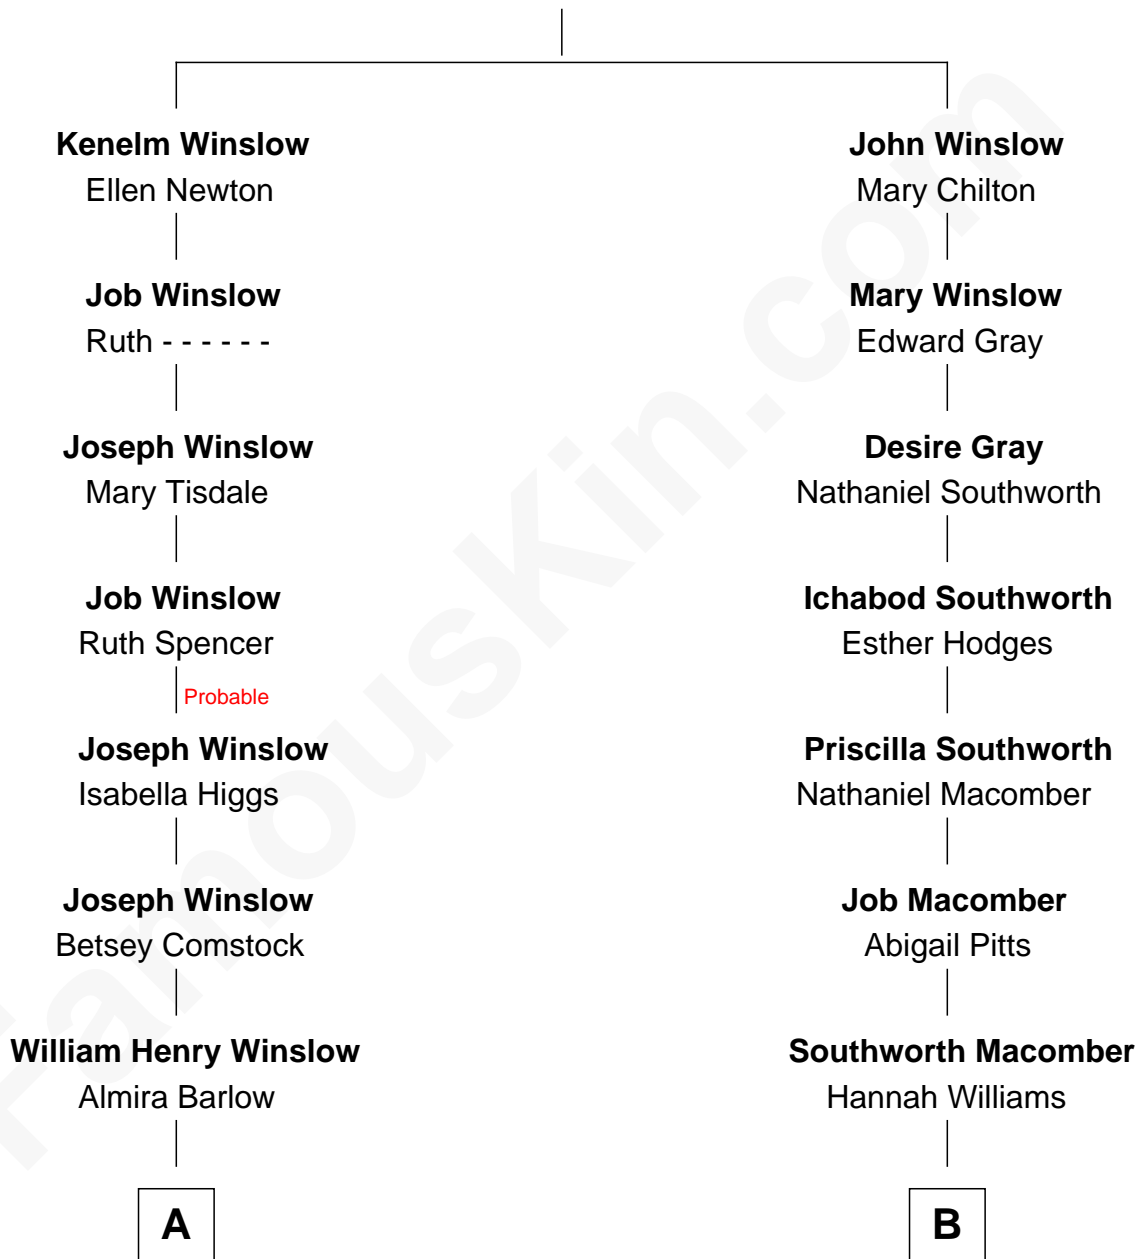

# FamousKin.com Relationship Chart of

**Kristine Rolofson**

*Harlequin Novelist*

10th cousin 2 times removed of

**Margot Kidder**

*TV and Movie Actress*

**Edward Winslow**

Magdalen Oliver

**A**

**William Leonard Winslow**

Jane McIntosh

**Lloyd Robert Winslow**

Dorothy Grace Dandeno

**Donald Lloyd Winslow**

Ottis Mary Scheuermann

**Kristine Rolofson**