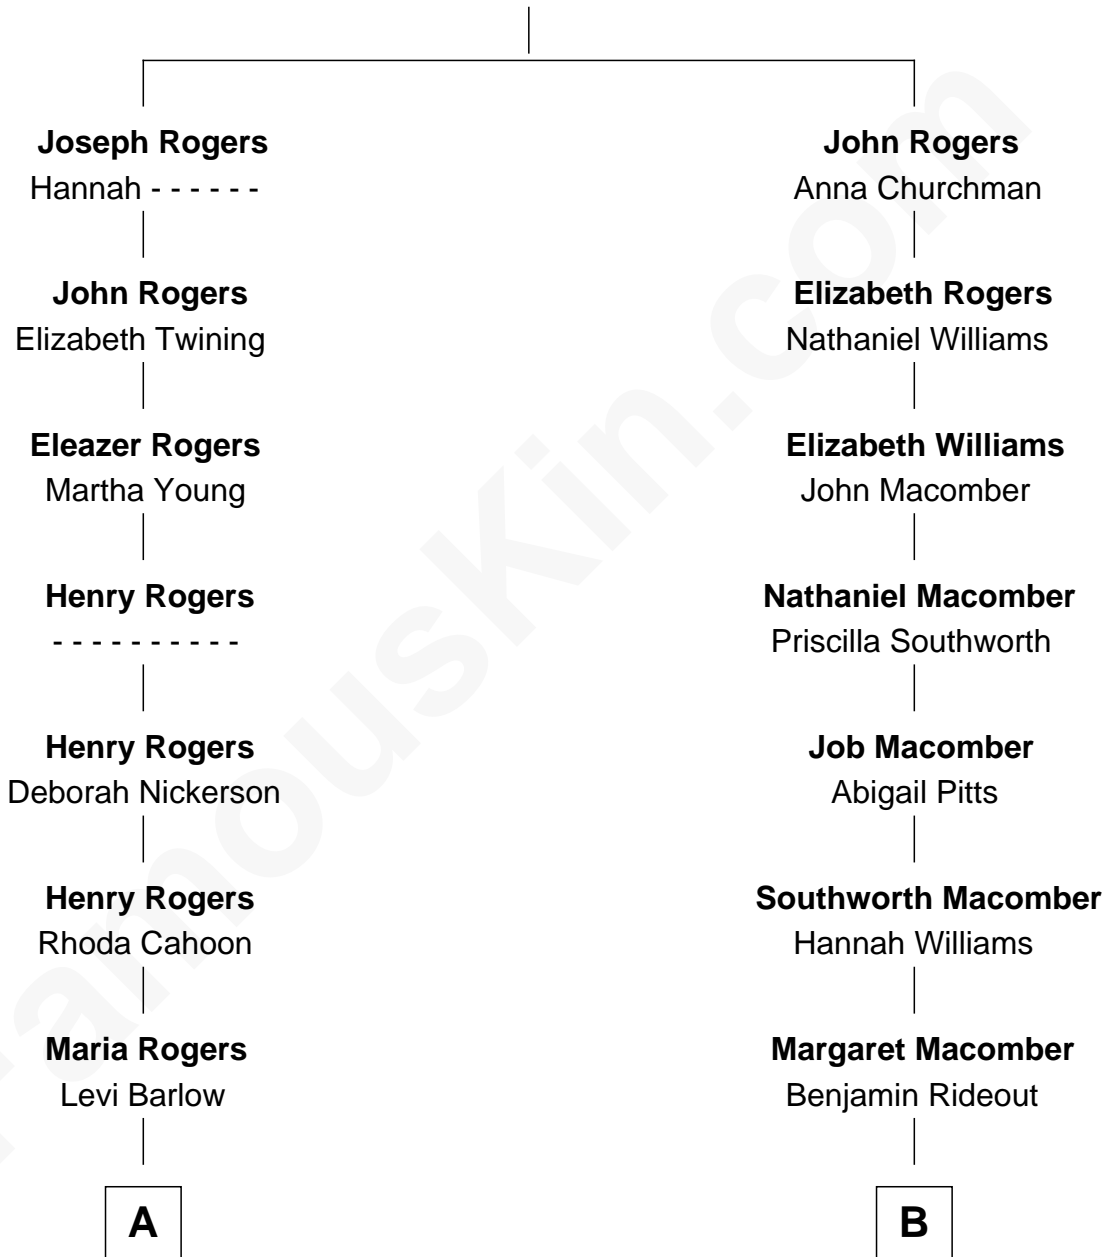

# FamousKin.com Relationship Chart of

**Kristine Rolofson**

*Harlequin Novelist*

11th cousin of

**Margot Kidder**

*TV and Movie Actress*

**Thomas Rogers**

Alice Cosford

**A**

**Almira Barlow**  
William Henry Winslow

**William Leonard Winslow**  
Jane McIntosh

**Lloyd Robert Winslow**  
Dorothy Grace Dandeno

**Donald Lloyd Winslow**  
Ottis Mary Scheuermann

**Kristine Rolofson**  
*Harlequin Novelist*

**B**

**Margaret Rideout**  
Justus Greeley

**Margaret Q. Greeley**  
Dr. David Powell

**Margaret Powell**  
Sidney Jesse Kidder

**Kendall Kidder**  
Jocelyn Mary Wilson

**Margot Kidder**  
*TV and Movie Actress*