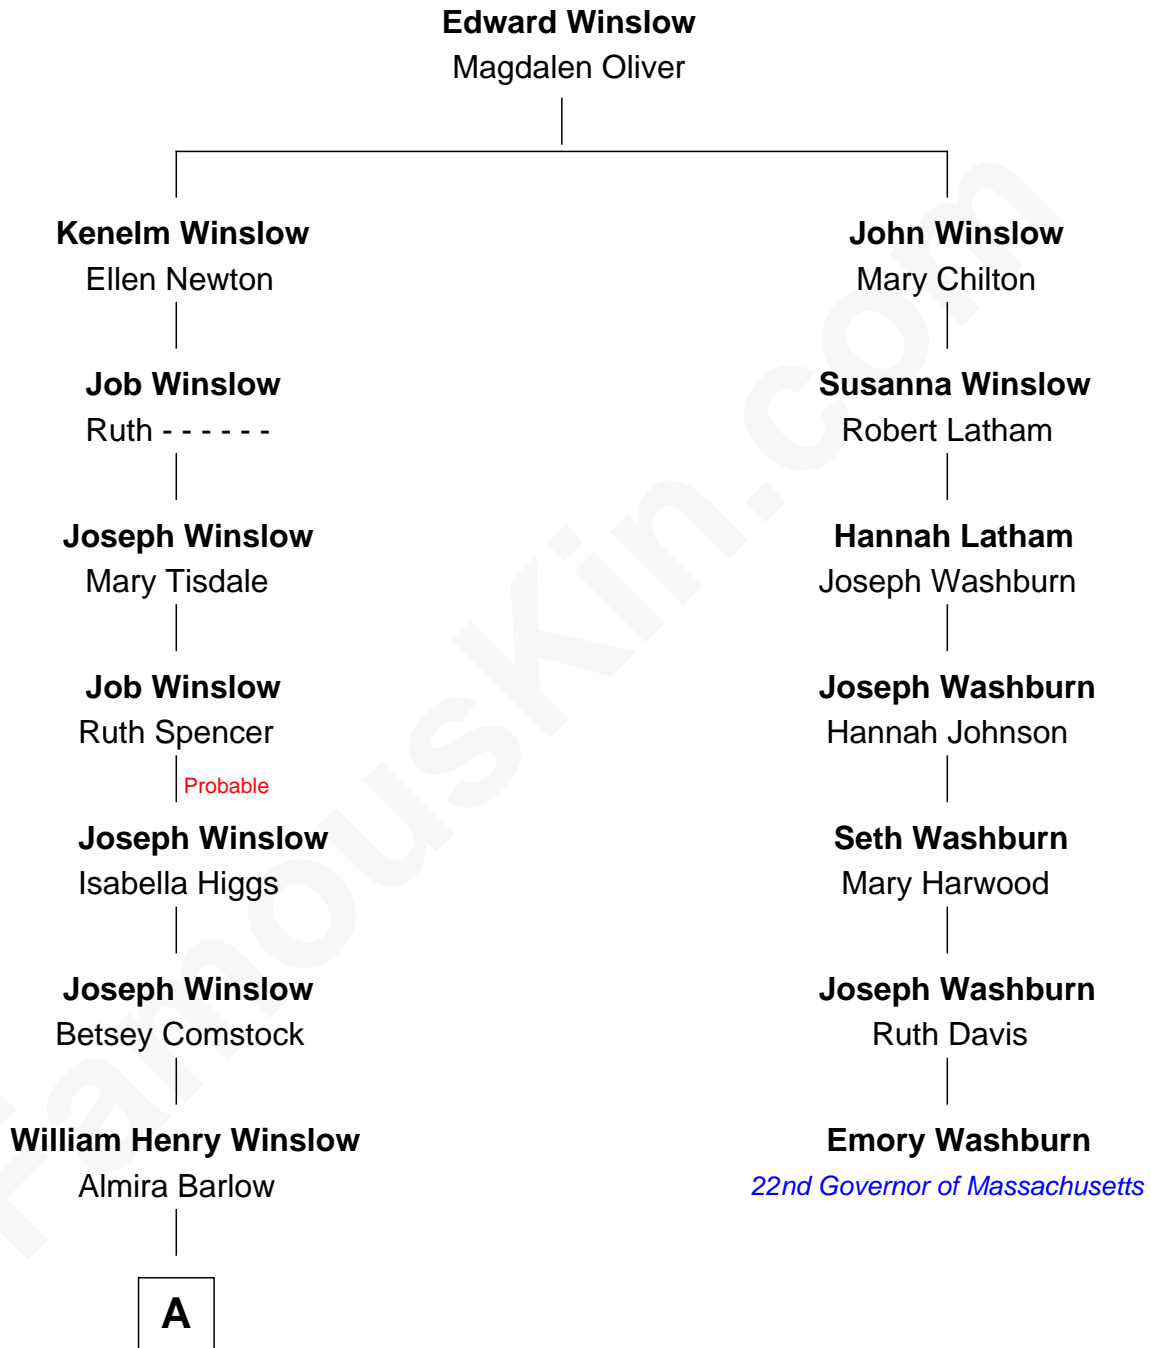

FamousKin.com Relationship Chart of

Kristine Rolofson

Harlequin Novelist

6th cousin 4 times removed of

Emory Washburn

22nd Governor of Massachusetts

A

William Leonard Winslow

Jane McIntosh

Lloyd Robert Winslow

Dorothy Grace Dandeno

Donald Lloyd Winslow

Ottis Mary Scheuermann

Kristine Rolofson

Harlequin Novelist

FamousKin.com