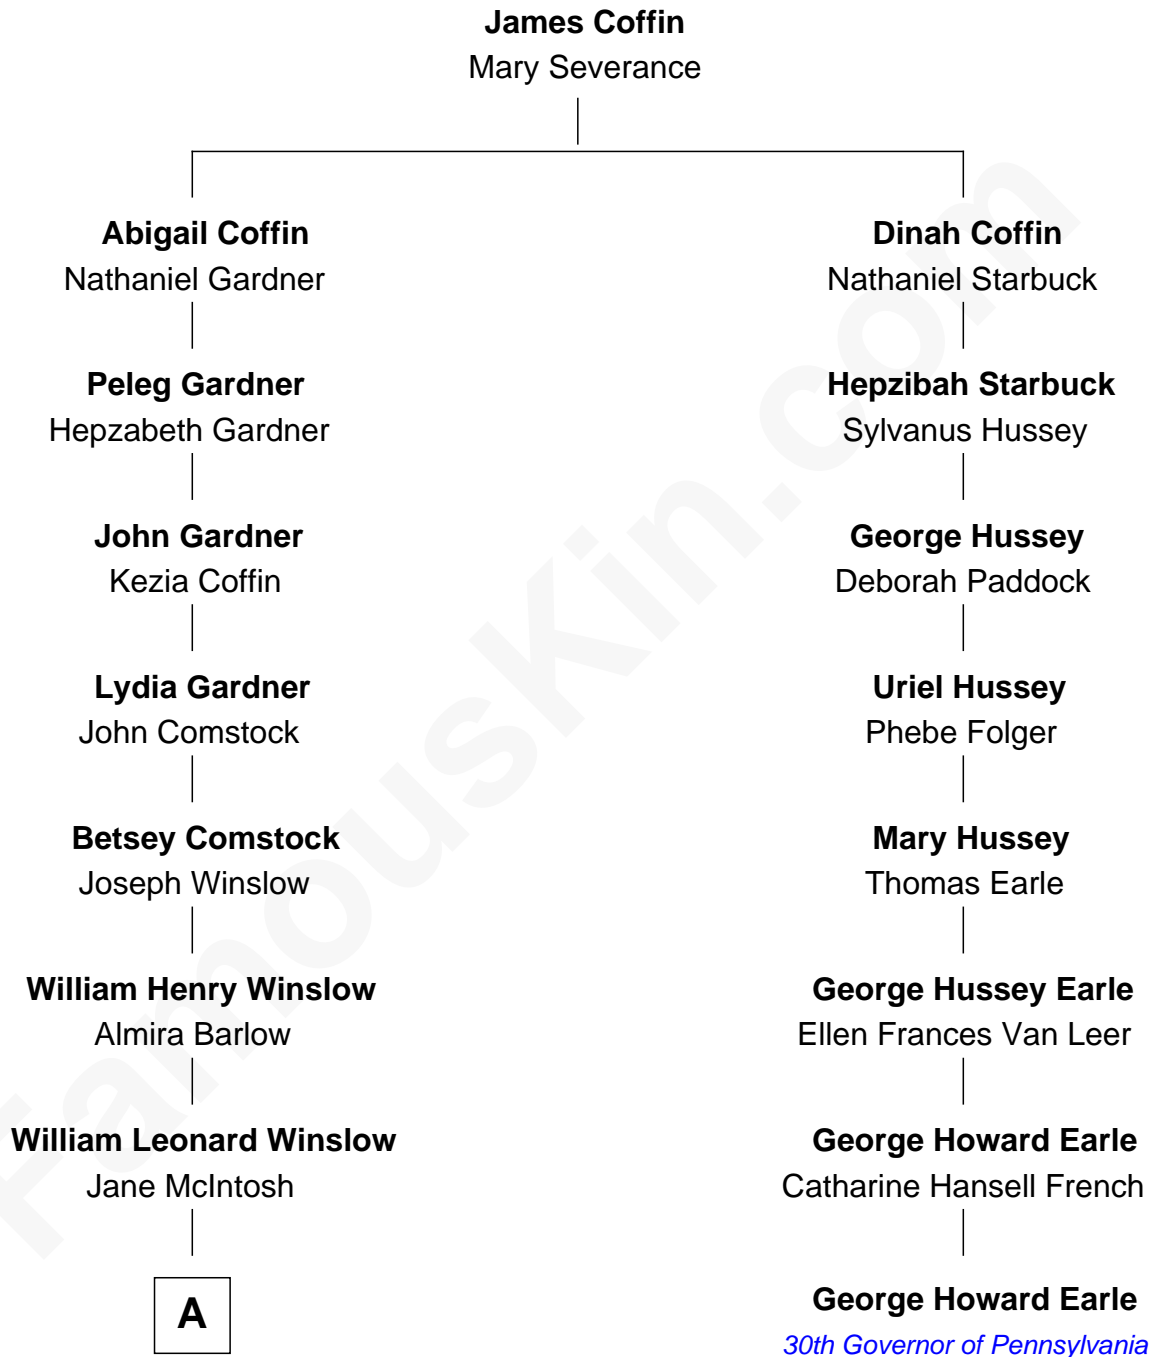

# FamousKin.com Relationship Chart of

**Kristine Rolofson**

*Harlequin Novelist*

7th cousin 2 times removed of

**George Howard Earle**

*30th Governor of Pennsylvania*

**A**

—  
**Lloyd Robert Winslow**  
Dorothy Grace Dandeno

—  
**Donald Lloyd Winslow**  
Ottis Mary Scheuermann

—  
**Kristine Rolofson**  
*Harlequin Novelist*

FamousKin.com