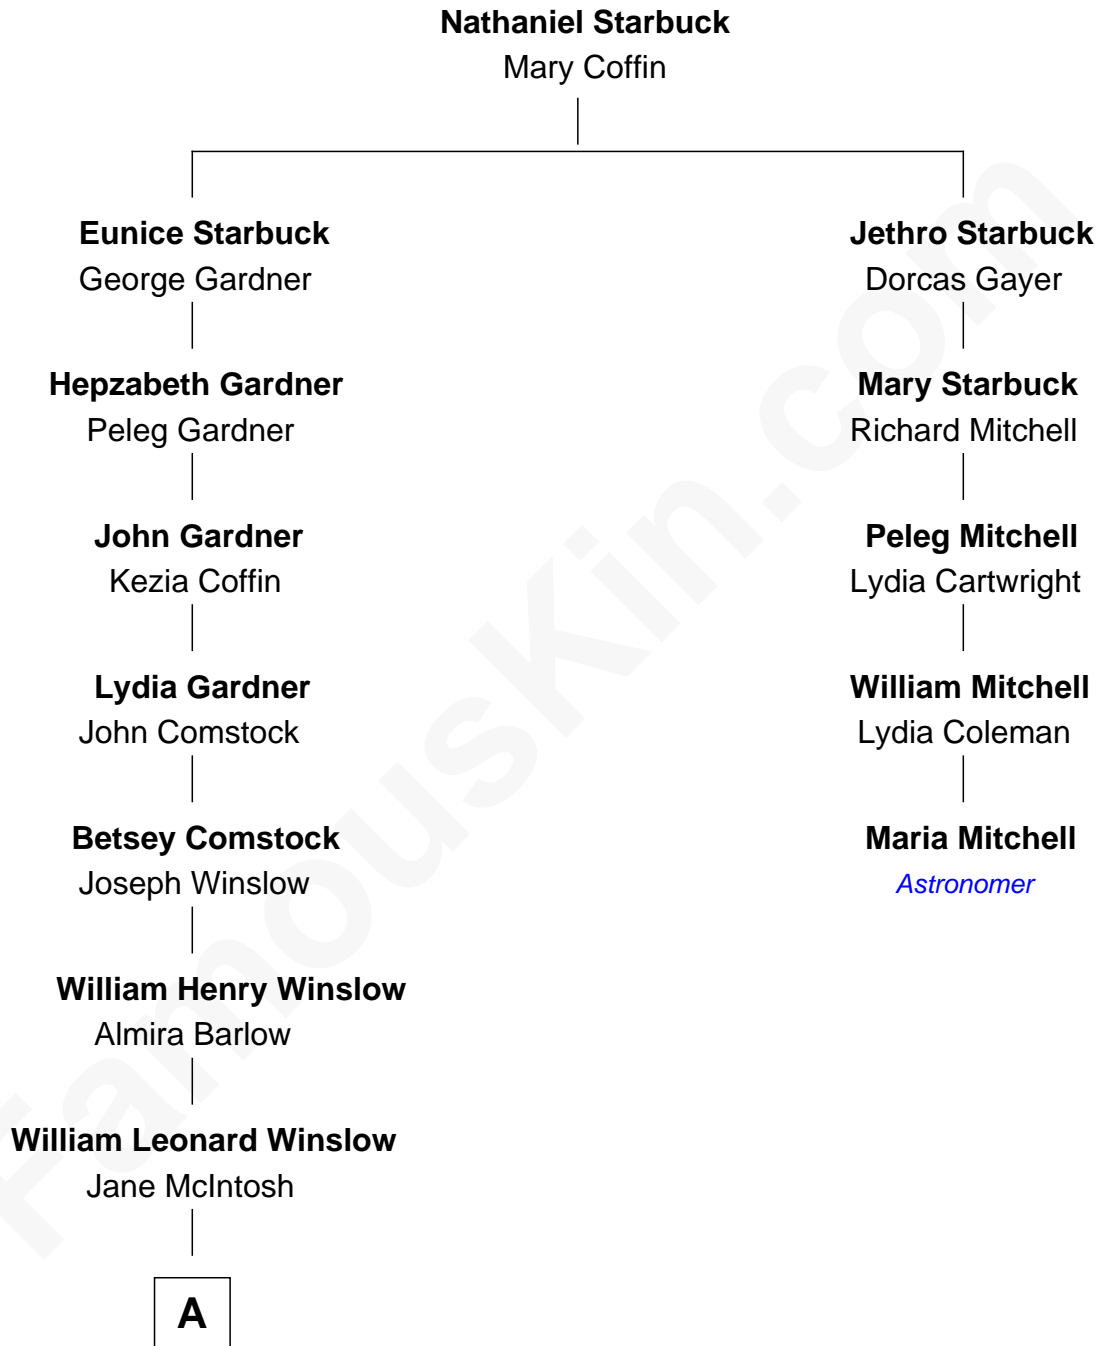

FamousKin.com Relationship Chart of

Kristine Rolofson

Harlequin Novelist

4th cousin 5 times removed of

Maria Mitchell

Astronomer

A

—
Lloyd Robert Winslow
Dorothy Grace Dandeno

—
Donald Lloyd Winslow
Ottis Mary Scheuermann

—
Kristine Rolofson
Harlequin Novelist

FamousKin.com