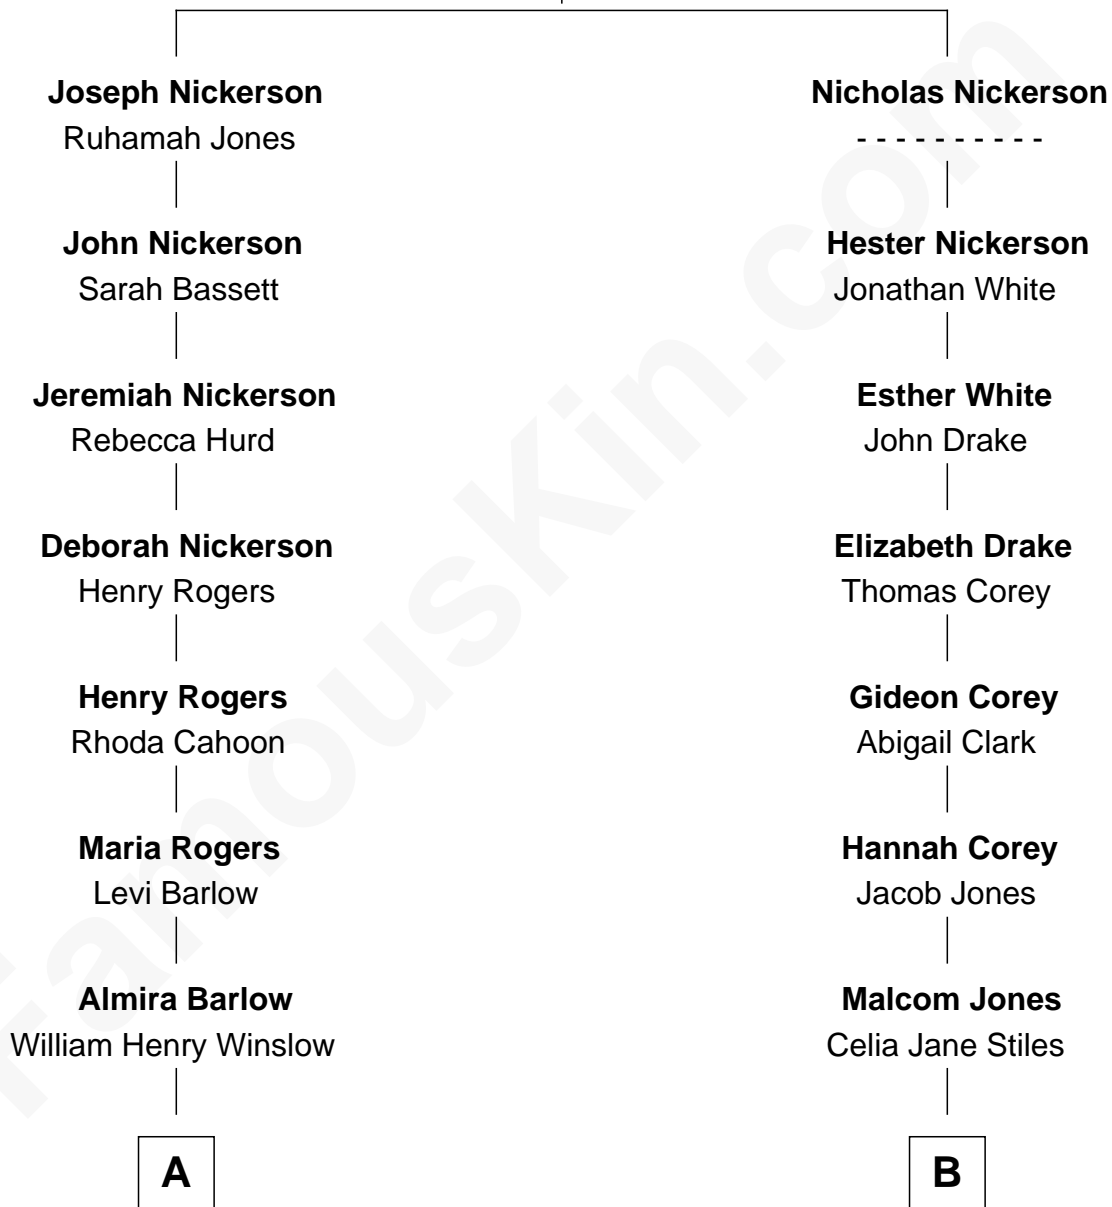

# FamousKin.com Relationship Chart of

**Kristine Rolofson**

*Harlequin Novelist*

10th cousin of

**Stephen Harper**

*22nd Prime Minister of Canada*

**William Nickerson**

Anne Busby

**A**

**William Leonard Winslow**

Jane McIntosh

**Lloyd Robert Winslow**

Dorothy Grace Dandeno

**Donald Lloyd Winslow**

Ottis Mary Scheuermann

**Kristine Rolofson**