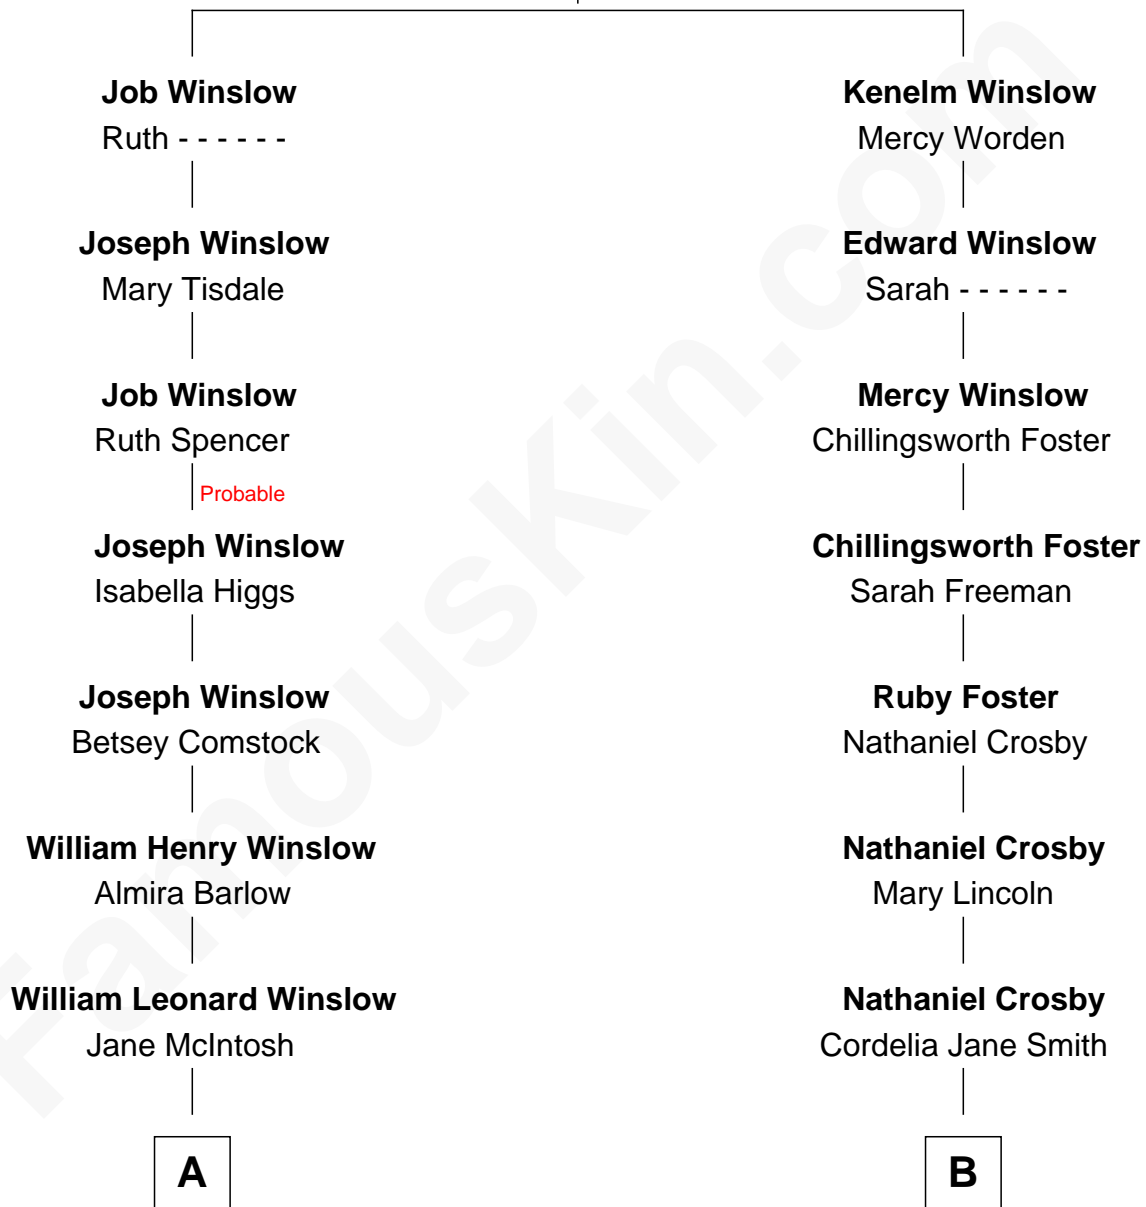

FamousKin.com Relationship Chart of

Kristine Rolofson

Harlequin Novelist

8th cousin 1 time removed of

Bing Crosby

Singer and Movie Actor

Kenelm Winslow

Ellen Newton

FamousKin.com