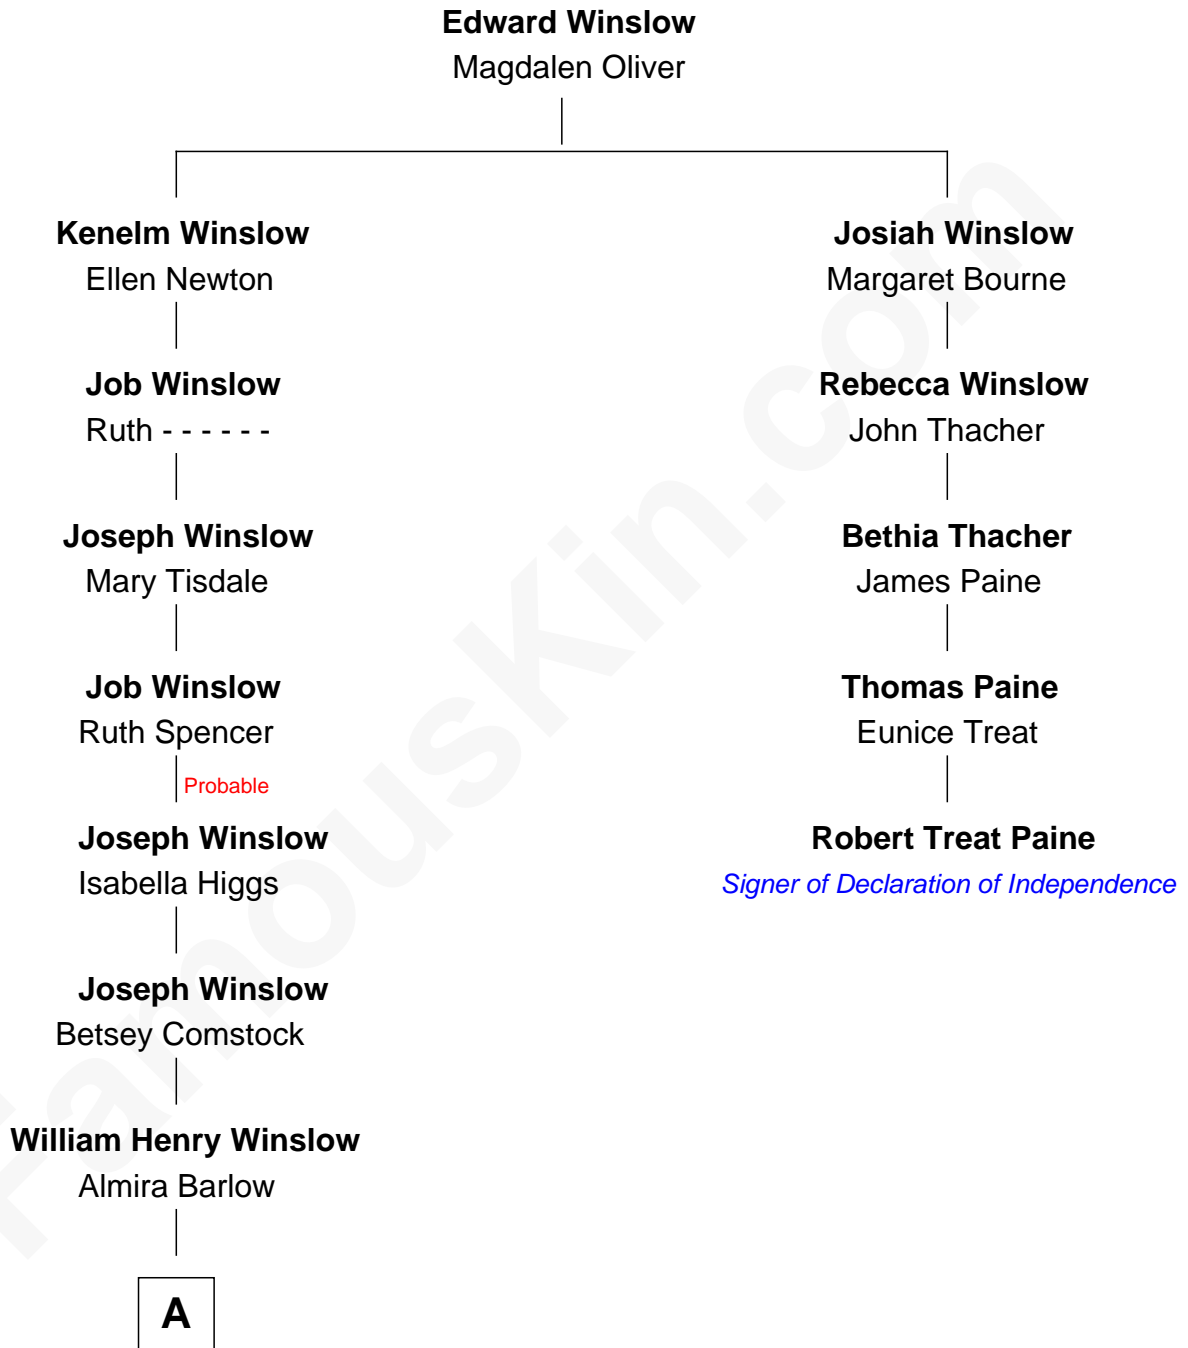

# FamousKin.com Relationship Chart of

**Kristine Rolofson**

*Harlequin Novelist*

4th cousin 6 times removed of

**Robert Treat Paine**

*Signer of the Declaration of Independence*

**A**

William Leonard Winslow

Jane McIntosh

Lloyd Robert Winslow

Dorothy Grace Dandeno

Donald Lloyd Winslow

Ottis Mary Scheuermann

Kristine Rolofson

*Harlequin Novelist*

FamousKin.com