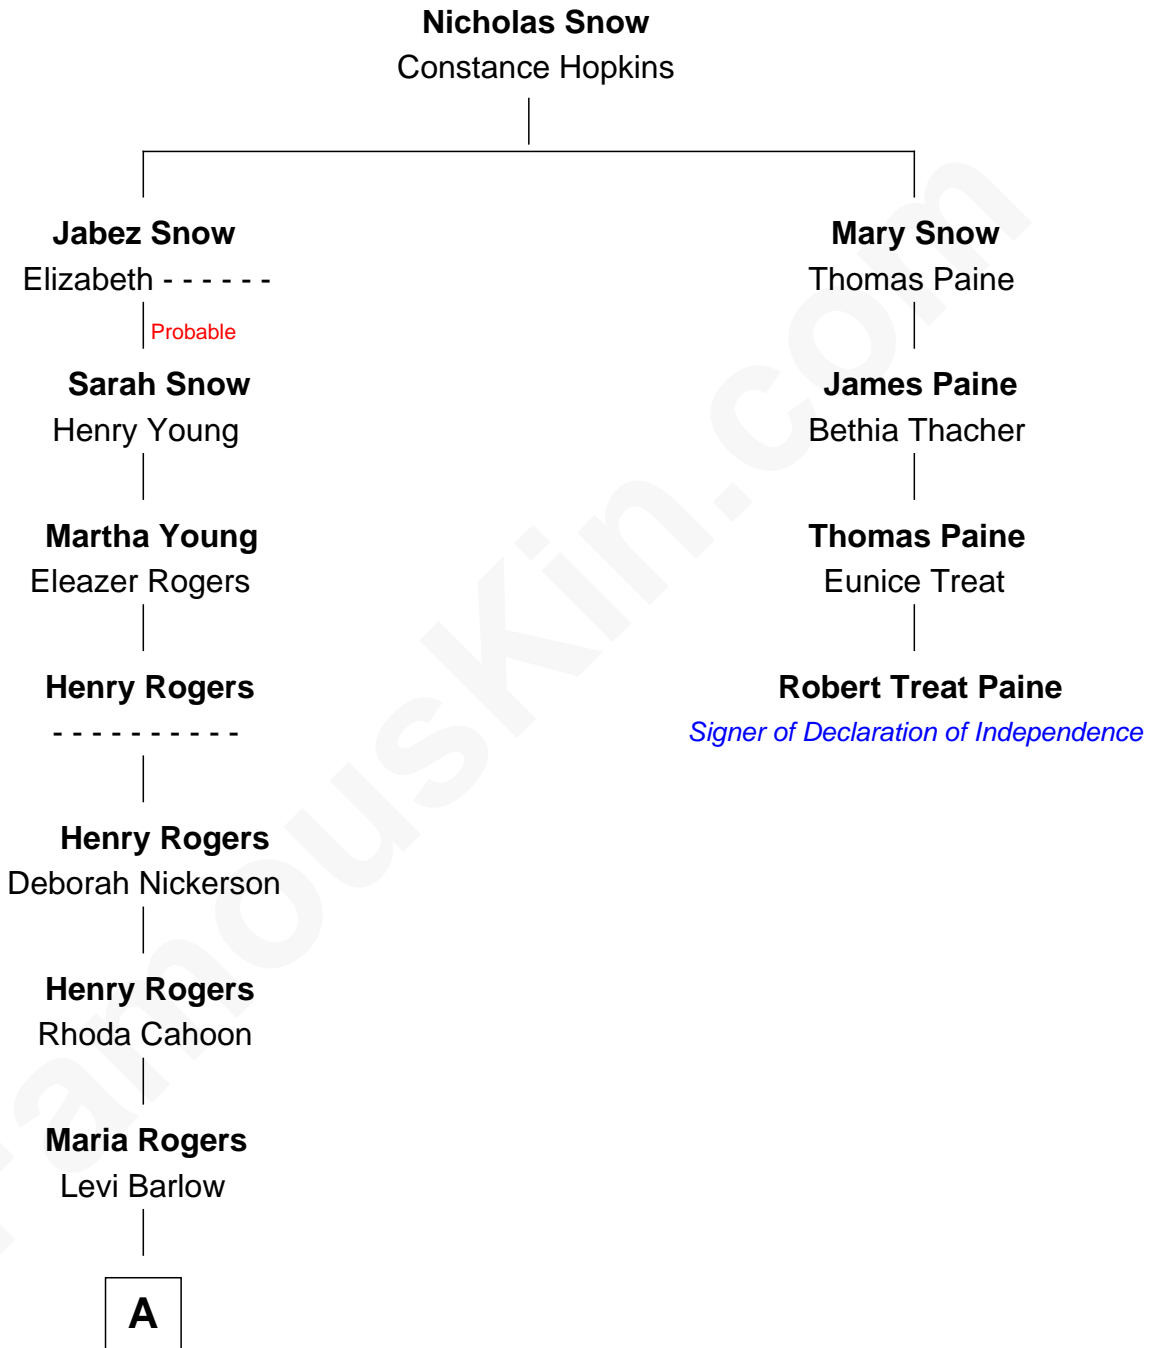

FamousKin.com Relationship Chart of

Kristine Rolofson

Harlequin Novelist

3rd cousin 8 times removed of

Robert Treat Paine

Signer of the Declaration of Independence

A

—
Almira Barlow
William Henry Winslow

—
William Leonard Winslow
Jane McIntosh

—
Lloyd Robert Winslow
Dorothy Grace Dandeno

—
Donald Lloyd Winslow
Ottis Mary Scheuermann

—
Kristine Rolofson
Harlequin Novelist

FamousKin.com