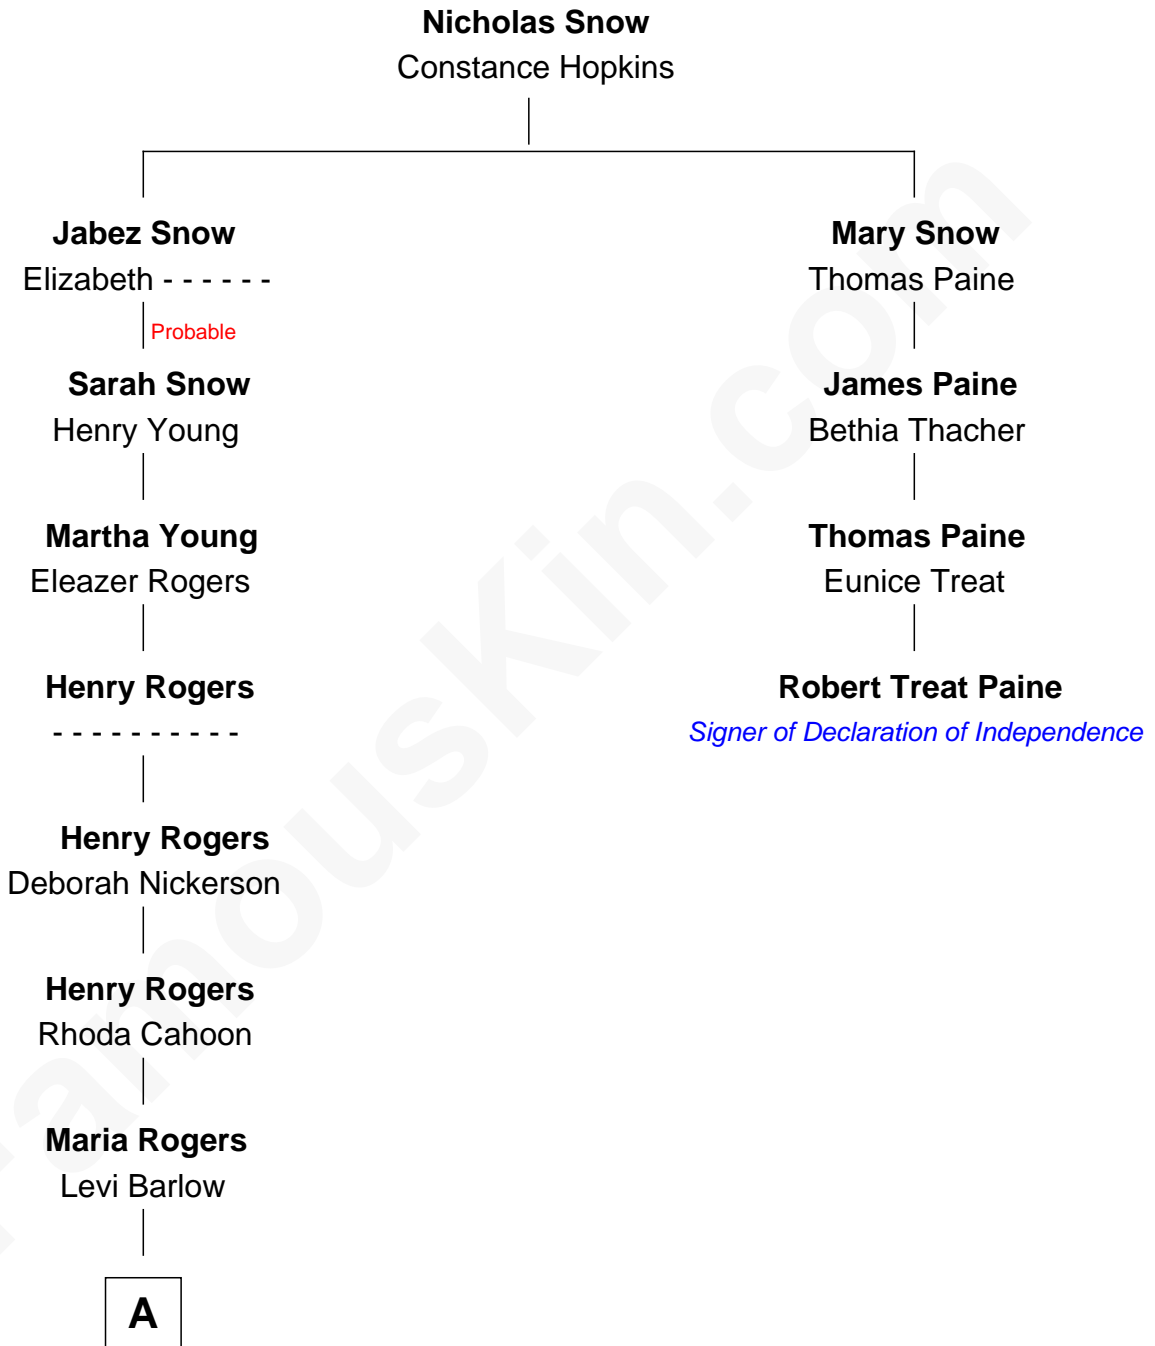

FamousKin.com Relationship Chart of

Kristine Rolofson

Harlequin Novelist

3rd cousin 8 times removed of

Robert Treat Paine

Signer of the Declaration of Independence

A

—
Almira Barlow
William Henry Winslow

—
William Leonard Winslow
Jane McIntosh

—
Lloyd Robert Winslow
Dorothy Grace Dandeno

—
Donald Lloyd Winslow
Ottis Mary Scheuermann

—
Kristine Rolofson
Harlequin Novelist

FamousKin.com