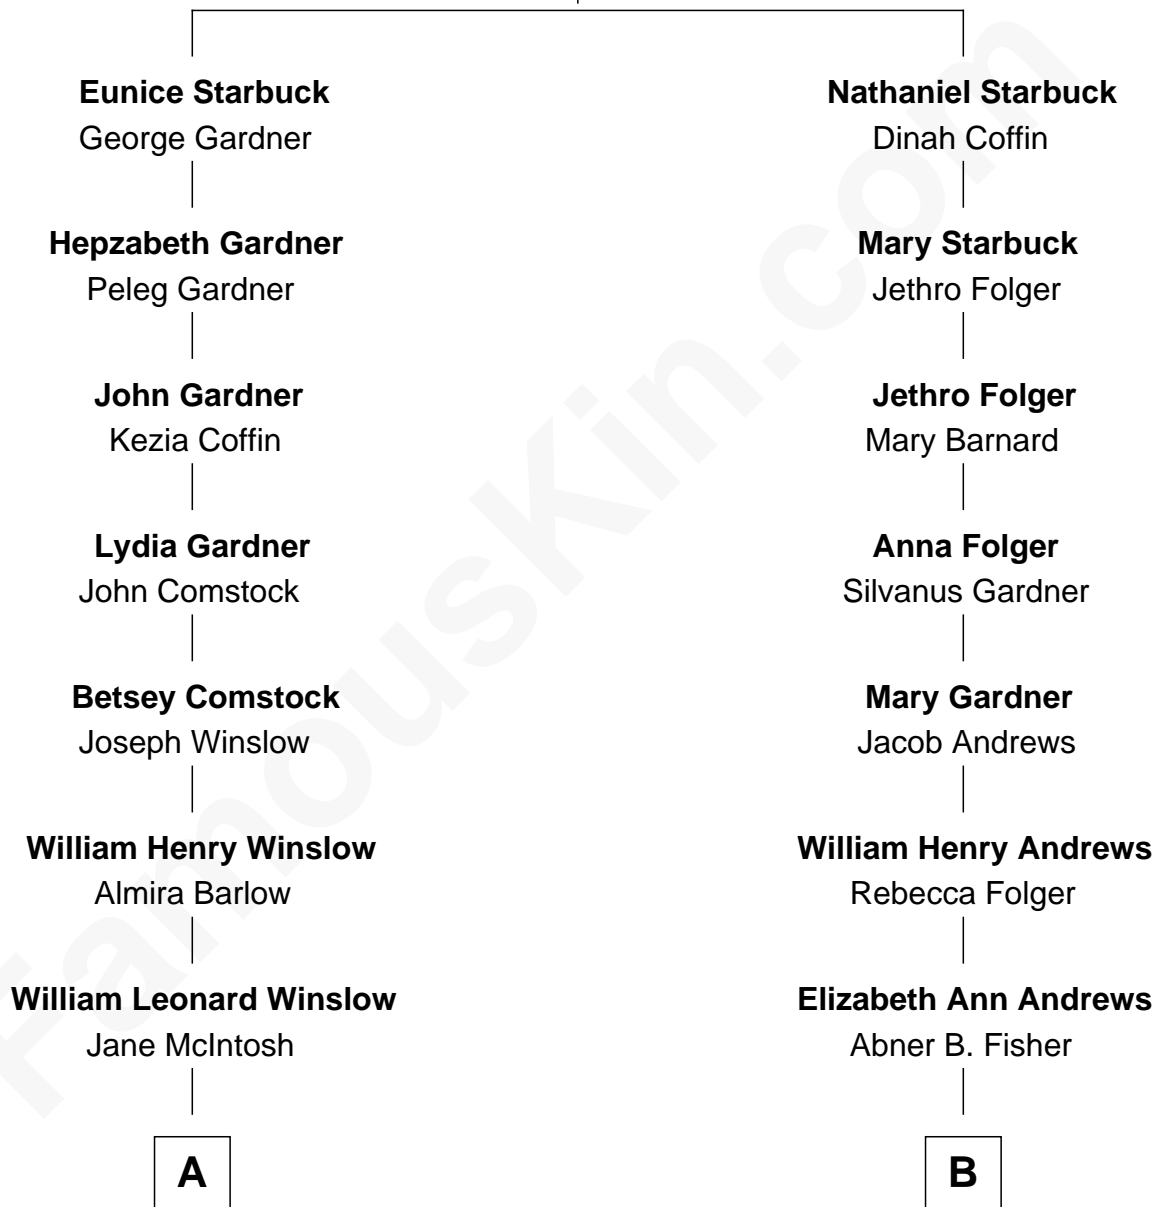

FamousKin.com Relationship Chart of

Kristine Rolofson

Harlequin Novelist

9th cousin 2 times removed of

Amy Poehler

Actress and Comedienne

Nathaniel Starbuck

Mary Coffin

A

Lloyd Robert Winslow
Dorothy Grace Dandeno

Donald Lloyd Winslow
Ottis Mary Scheuermann

Kristine Rolofson
Harlequin Novelist

B

Eugene B. Fisher
Frances Catharine Baxendale

Elizabeth Adelaide Fisher
James S. Andrews