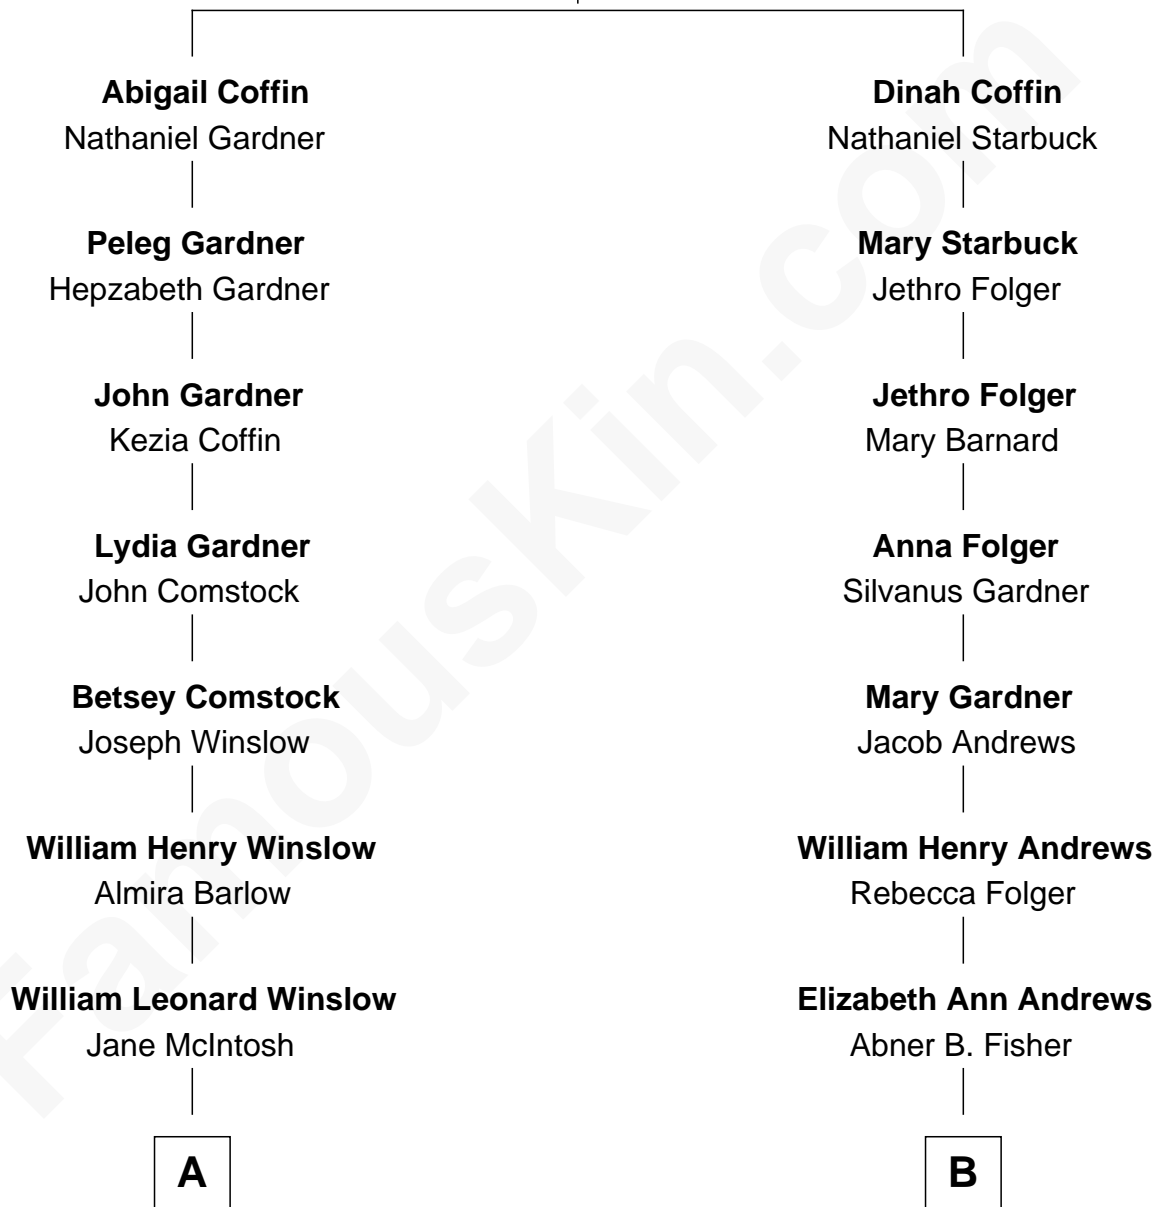

# FamousKin.com Relationship Chart of

**Kristine Rolofson**

*Harlequin Novelist*

9th cousin 2 times removed of

**Amy Poehler**

*Actress and Comedienne*

**James Coffin**  
Mary Severance

**A**

**Lloyd Robert Winslow**  
Dorothy Grace Dandeno

**Donald Lloyd Winslow**  
Ottis Mary Scheuermann

**Kristine Rolofson**  
*Harlequin Novelist*

**B**

**Eugene B. Fisher**  
Frances Catharine Baxendale

**Elizabeth Adelaide Fisher**  
James S. Andrews

**Anna Marie Andrews**  
Carl Poehler

**William Grinstead Poehler**  
Eileen Frances Milmore

**Amy Poehler**  
*Actress and Comedienne*