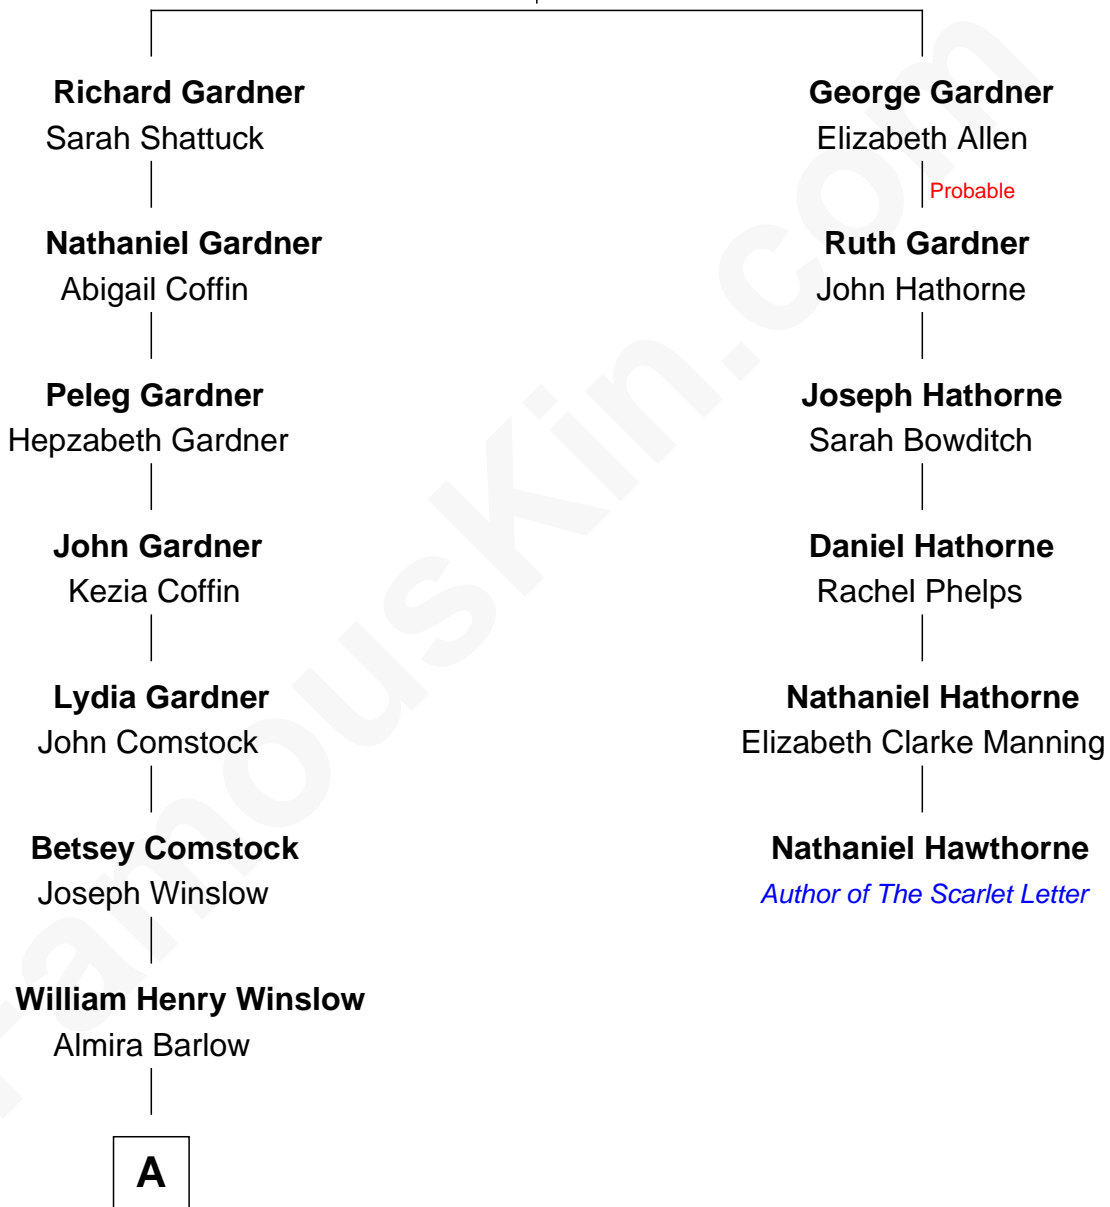

FamousKin.com Relationship Chart of

Kristine Rolofson

Harlequin Novelist

5th cousin 5 times removed of

Nathaniel Hawthorne

Author of The Scarlet Letter

Thomas Gardner

A

William Leonard Winslow

Jane McIntosh

Lloyd Robert Winslow

Dorothy Grace Dandeno

Donald Lloyd Winslow

Ottis Mary Scheuermann

Kristine Rolofson

Harlequin Novelist