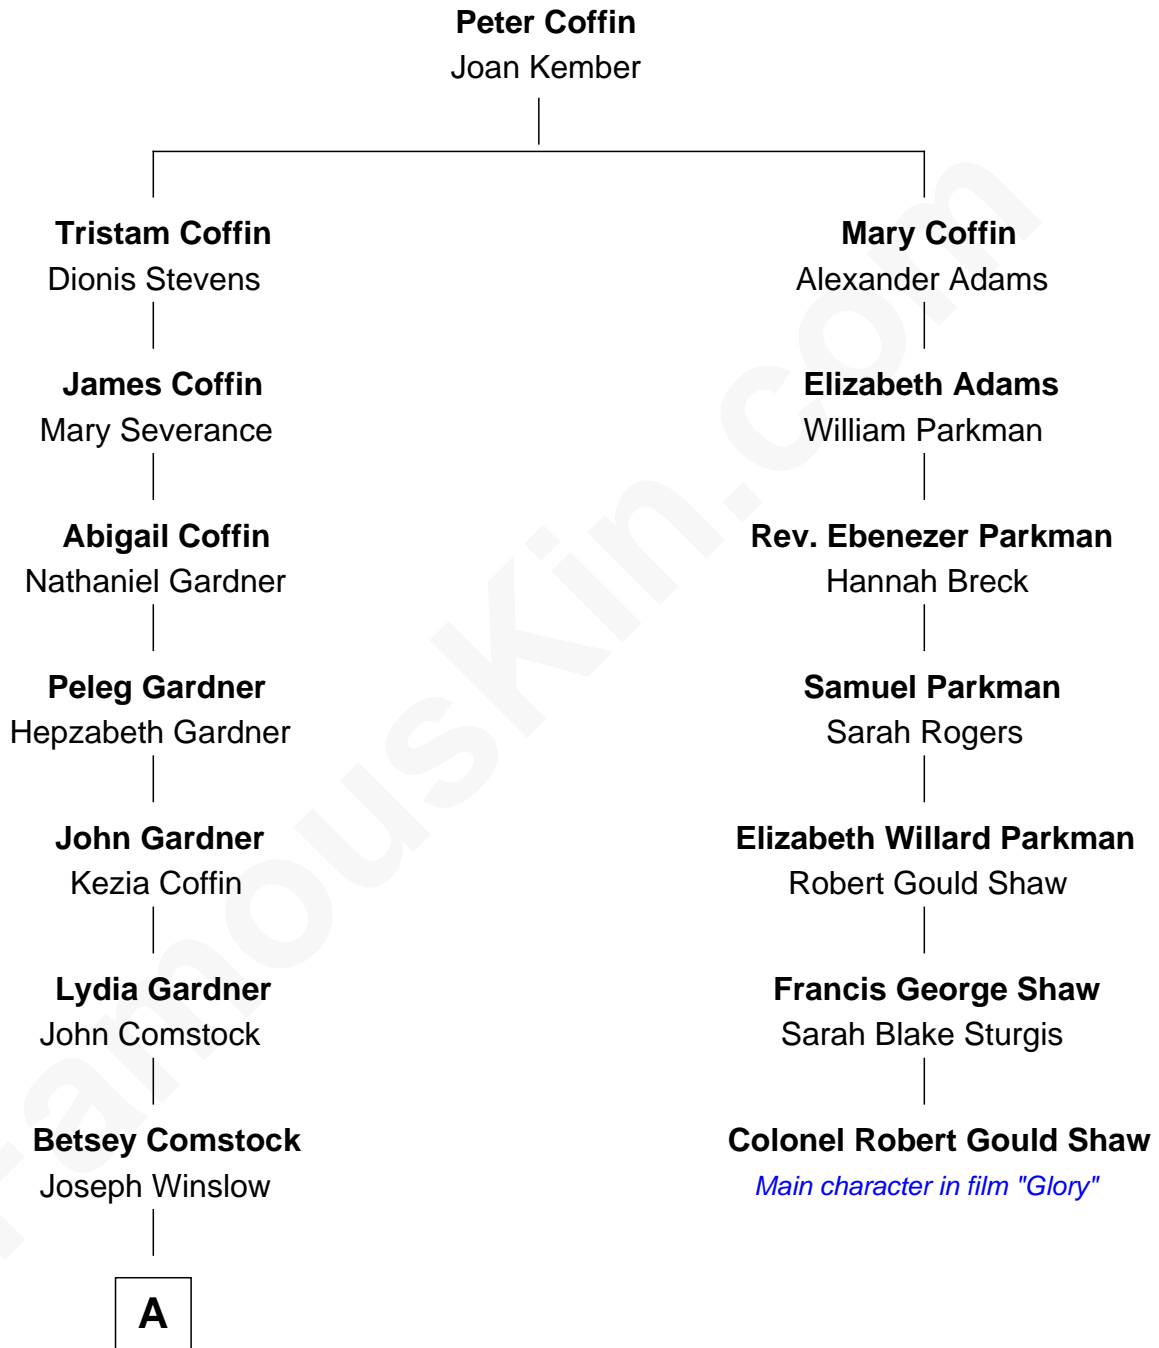

FamousKin.com Relationship Chart of

Kristine Rolofson

Harlequin Novelist

6th cousin 5 times removed of

Colonel Robert Gould Shaw

U.S. Civil War leader of film "Glory" fame

A

William Henry Winslow

Almira Barlow

William Leonard Winslow

Jane McIntosh

Lloyd Robert Winslow

Dorothy Grace Dandeno

Donald Lloyd Winslow

Ottis Mary Scheuermann

Kristine Rolofson