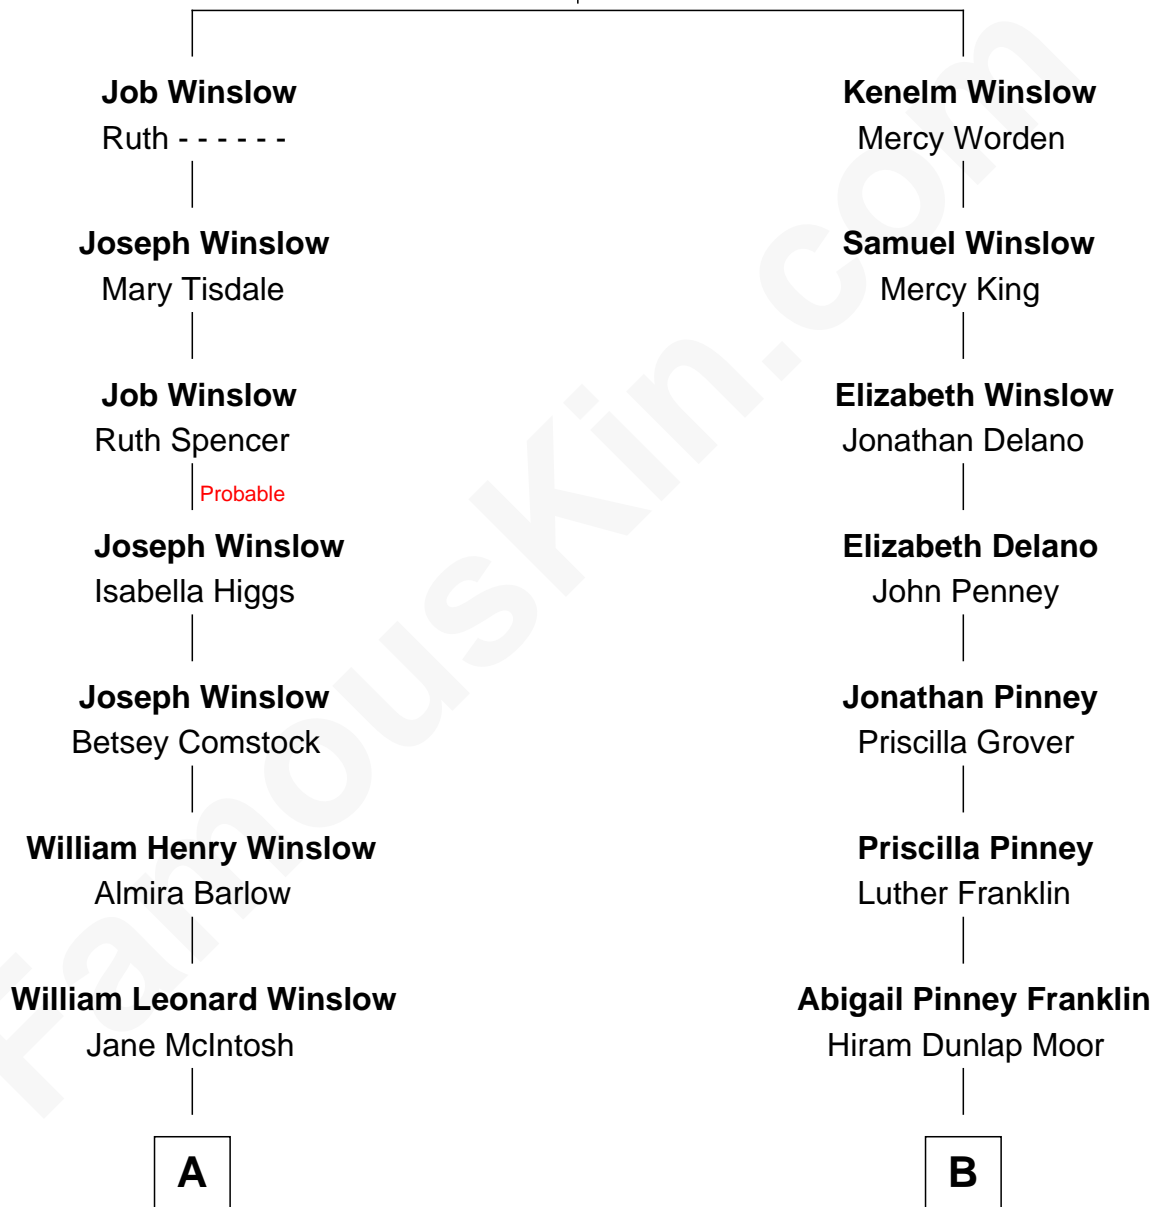

FamousKin.com Relationship Chart of

Kristine Rolofson

Harlequin Novelist

8th cousin 1 time removed of

Calvin Coolidge

30th U.S. President

Kenelm Winslow

Ellen Newton

A

Lloyd Robert Winslow
Dorothy Grace Dandeno

Donald Lloyd Winslow
Ottis Mary Scheuermann

Kristine Rolofson
Harlequin Novelist

B

Victoria Josephine Moor
Col. John Calvin Coolidge

Calvin Coolidge
30th U.S. President