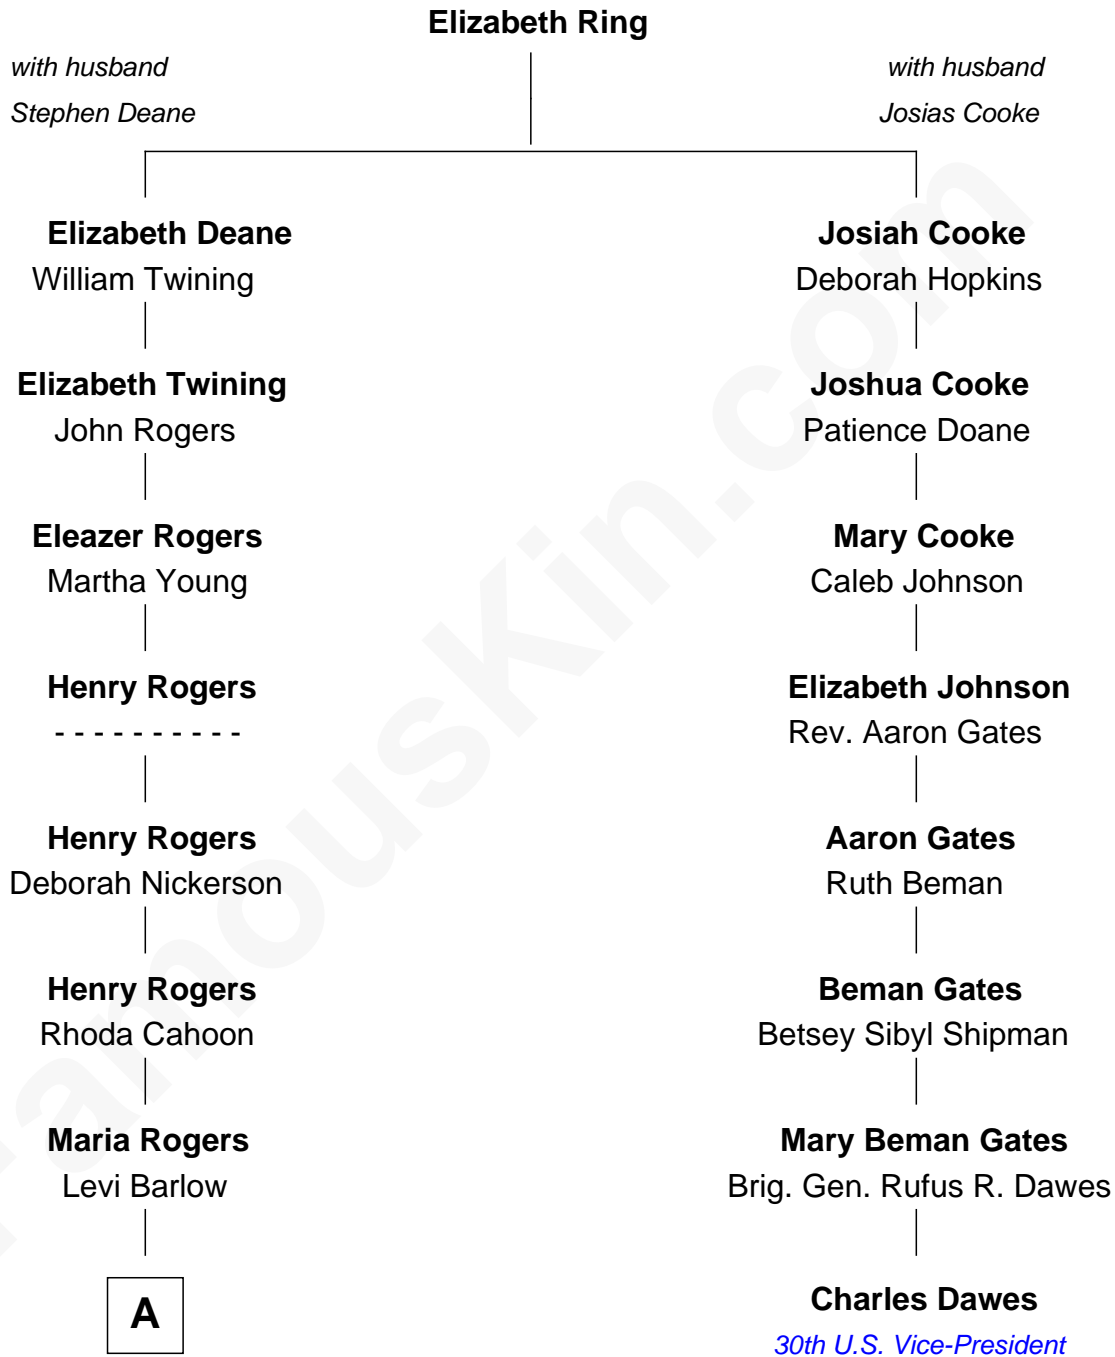

FamousKin.com Relationship Chart of

Kristine Rolofson

Harlequin Novelist

7th cousin 4 times removed of

Charles Dawes

30th U.S. Vice-President

A

—
Almira Barlow

William Henry Winslow

—
William Leonard Winslow

Jane McIntosh

—
Lloyd Robert Winslow

Dorothy Grace Dandeno

—
Donald Lloyd Winslow

Ottis Mary Scheuermann

—
Kristine Rolofson