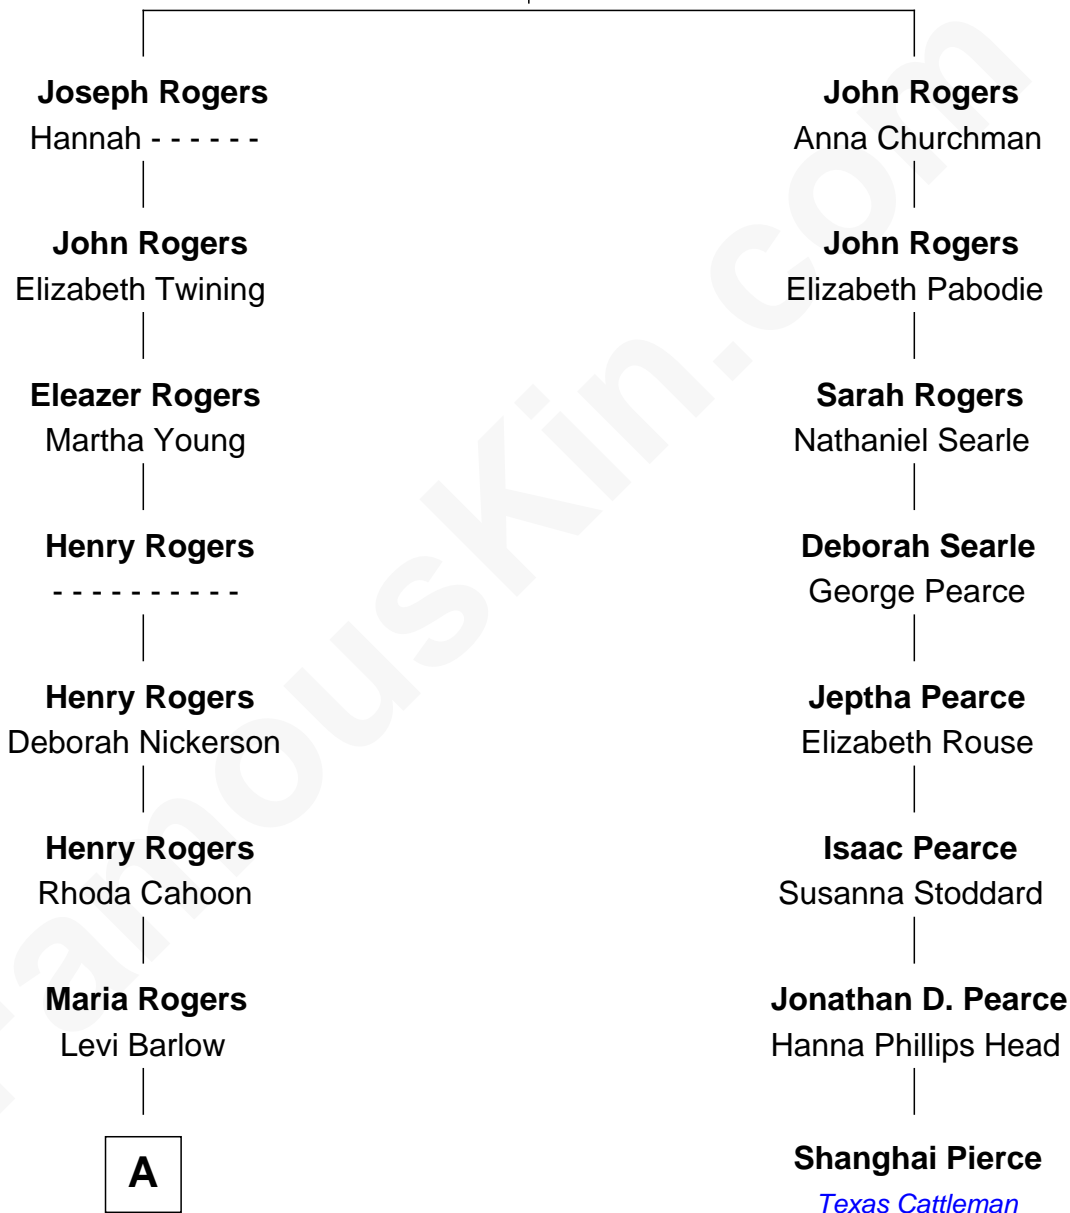

FamousKin.com Relationship Chart of

Kristine Rolofson

Harlequin Novelist

7th cousin 4 times removed of

Shanghai Pierce

Texas Cattleman

Thomas Rogers

Alice Cosford

A

—
Almira Barlow

William Henry Winslow

—
William Leonard Winslow

Jane McIntosh

—
Lloyd Robert Winslow

Dorothy Grace Dandeno

—
Donald Lloyd Winslow

Ottis Mary Scheuermann

—
Kristine Rolofson

Harlequin Novelist