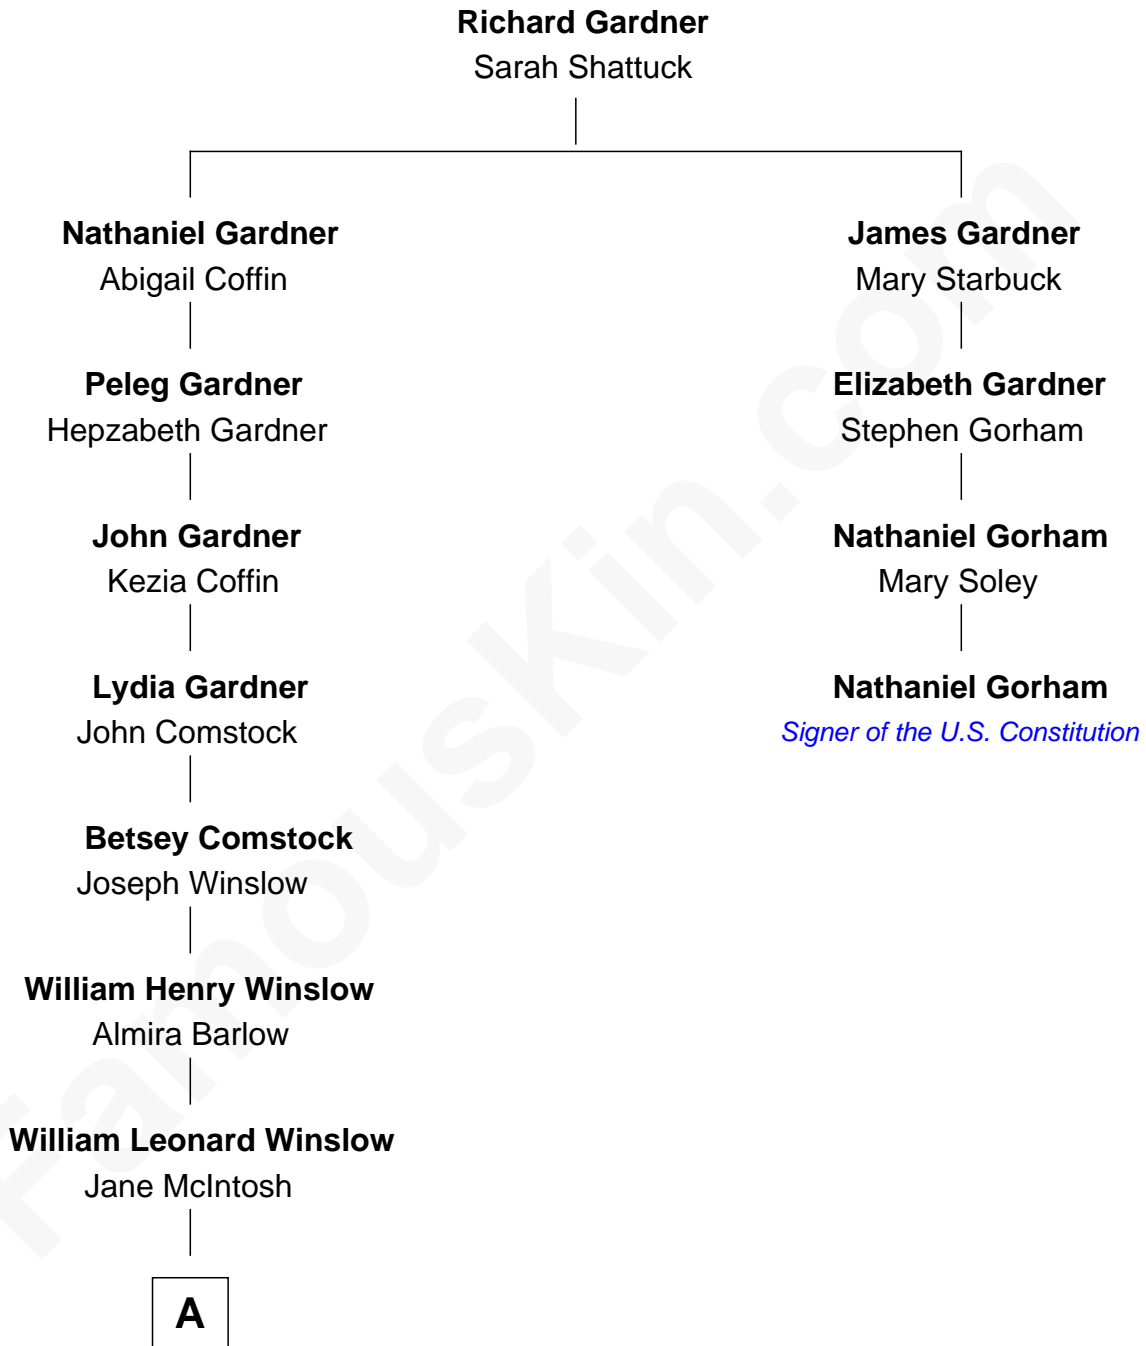

# FamousKin.com Relationship Chart of

**Kristine Rolofson**

*Harlequin Novelist*

3rd cousin 6 times removed of

**Nathaniel Gorham**

*Signer of the U.S. Constitution*

**A**

—  
**Lloyd Robert Winslow**  
Dorothy Grace Dandeno

—  
**Donald Lloyd Winslow**  
Ottis Mary Scheuermann

—  
**Kristine Rolofson**  
*Harlequin Novelist*

FamousKin.com