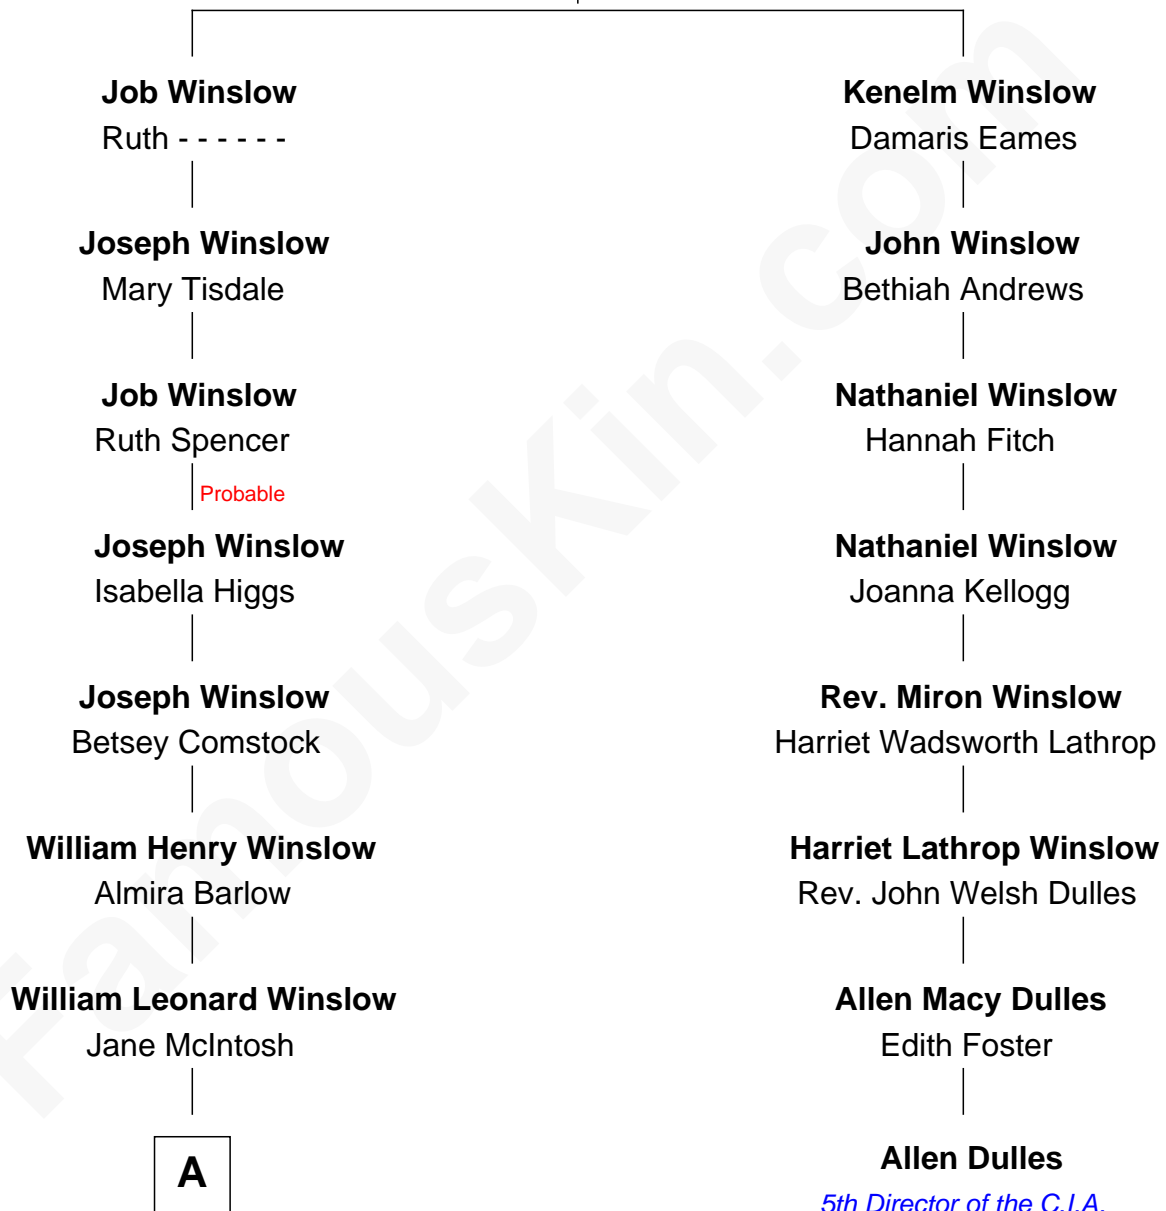

FamousKin.com Relationship Chart of

Kristine Rolofson

Harlequin Novelist

7th cousin 2 times removed of

Allen Dulles

5th Director of the C.I.A.

Kenelm Winslow

Ellen Newton

A

—
Lloyd Robert Winslow
Dorothy Grace Dandeno

—
Donald Lloyd Winslow
Ottis Mary Scheuermann

—
Kristine Rolofson
Harlequin Novelist

FamousKin.com