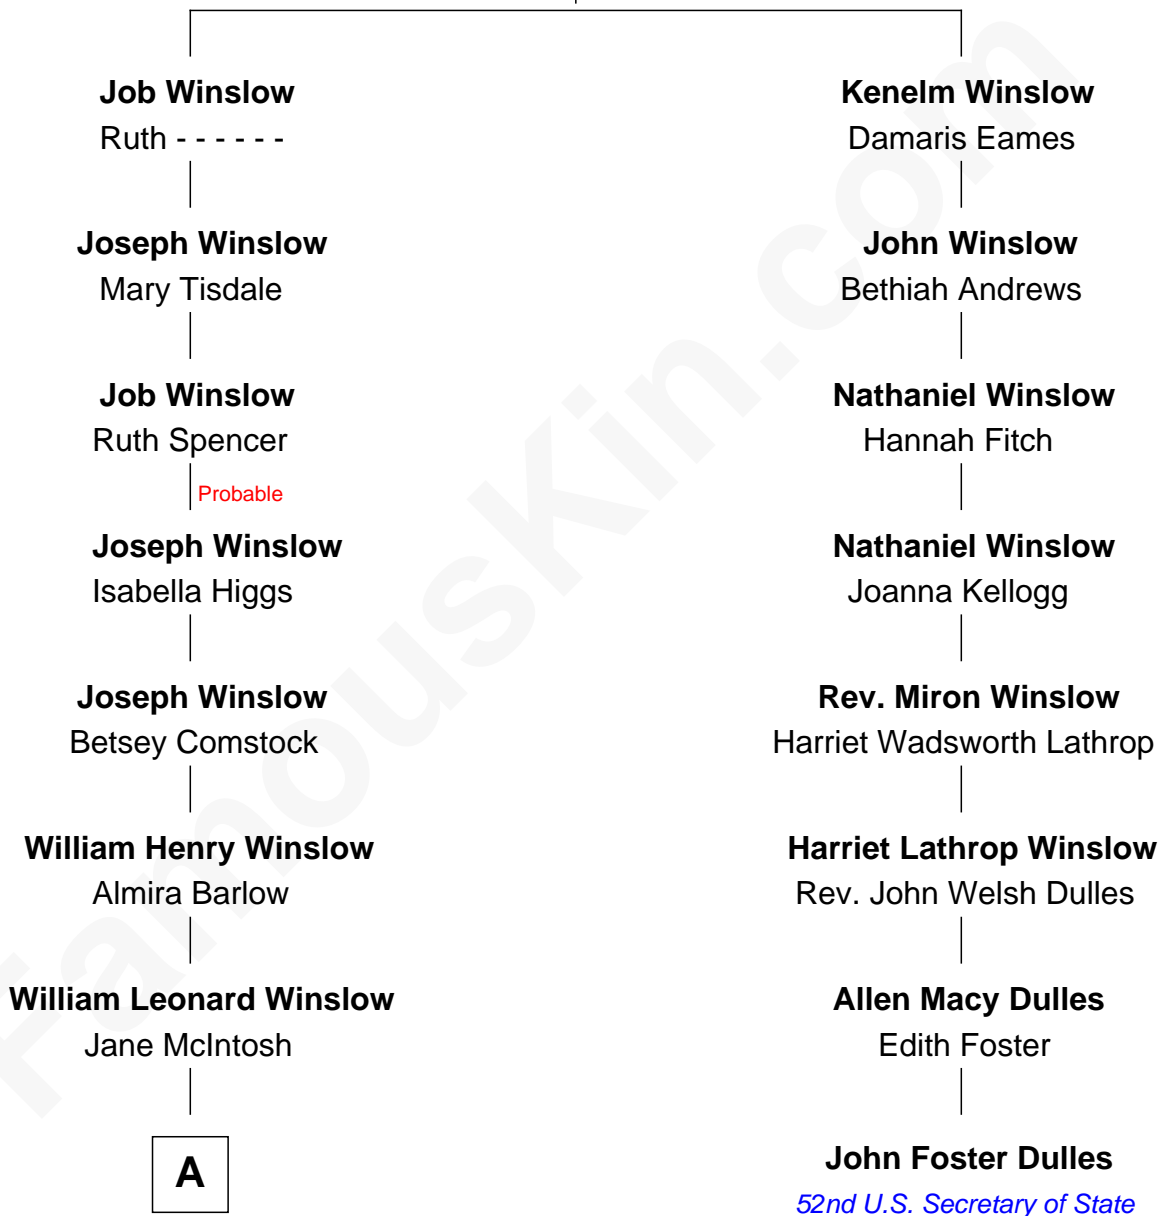

FamousKin.com Relationship Chart of

Kristine Rolofson
Harlequin Novelist

7th cousin 2 times removed of

John Foster Dulles
52nd U.S. Secretary of State

Kenelm Winslow
Ellen Newton

A

—
Lloyd Robert Winslow
Dorothy Grace Dandeno

—
Donald Lloyd Winslow
Ottis Mary Scheuermann

—
Kristine Rolofson
Harlequin Novelist

FamousKin.com