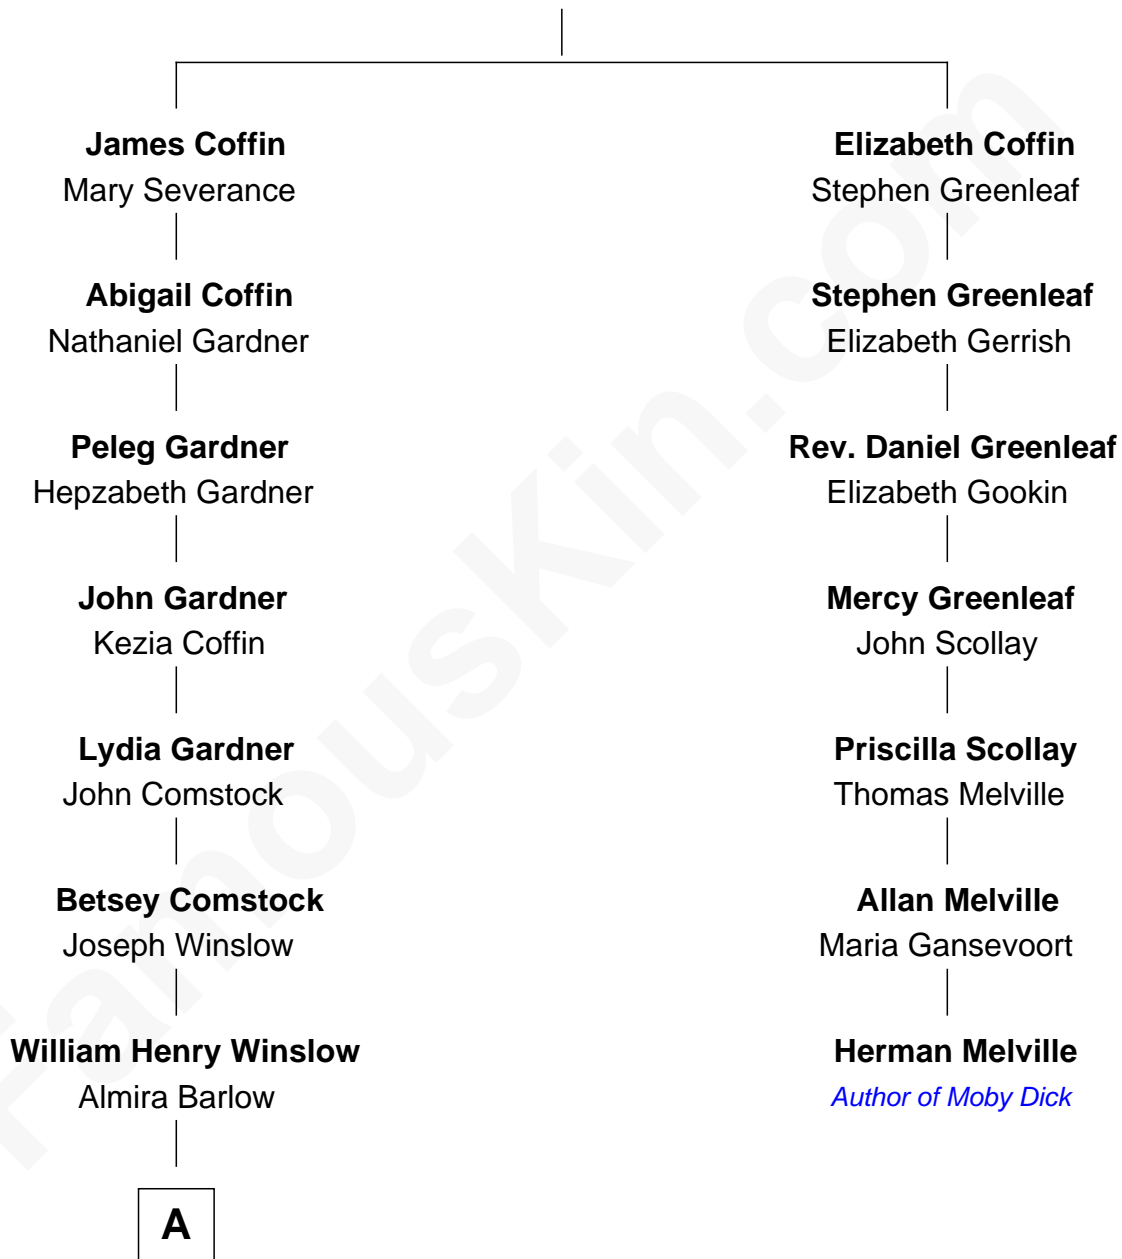

FamousKin.com Relationship Chart of

Kristine Rolofson

Harlequin Novelist

6th cousin 4 times removed of

Herman Melville

Author of Moby Dick

Tristram Coffin

Dionis Stevens

A

William Leonard Winslow

Jane McIntosh

Lloyd Robert Winslow

Dorothy Grace Dandeno

Donald Lloyd Winslow

Ottis Mary Scheuermann

Kristine Rolofson