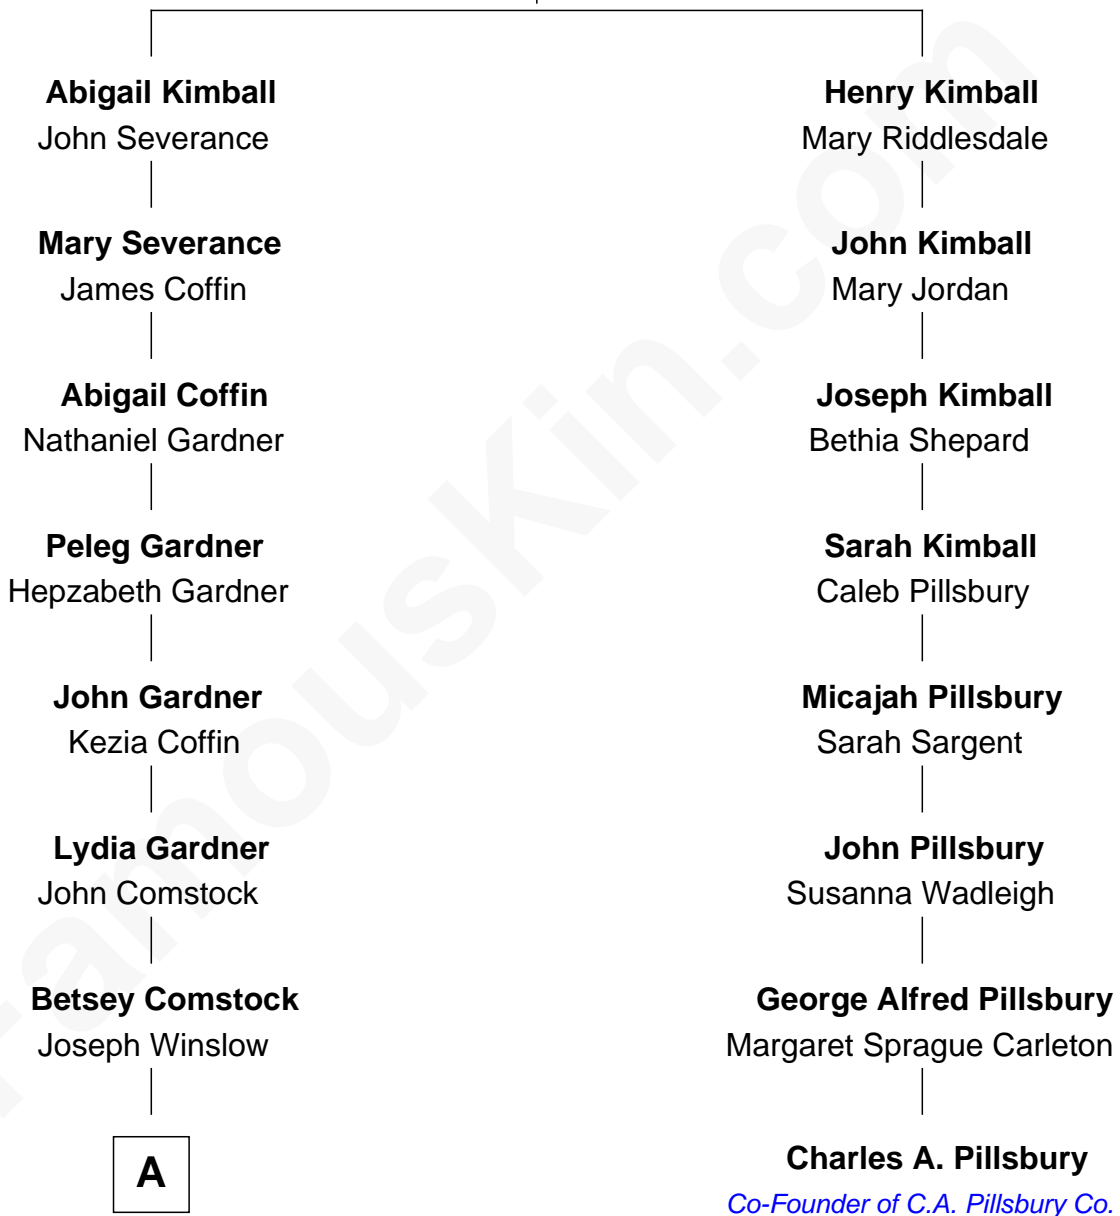

# FamousKin.com Relationship Chart of

**Kristine Rolofson**

*Harlequin Novelist*

7th cousin 4 times removed of

**Charles A. Pillsbury**

*Co-Founder of C.A. Pillsbury Co.*

**Richard Kimball**

Ursula Scott

**A**

William Henry Winslow

Almira Barlow

William Leonard Winslow

Jane McIntosh

Lloyd Robert Winslow

Dorothy Grace Dandeno

Donald Lloyd Winslow

Ottis Mary Scheuermann

Kristine Rolofson

*Harlequin Novelist*

FamousKin.com