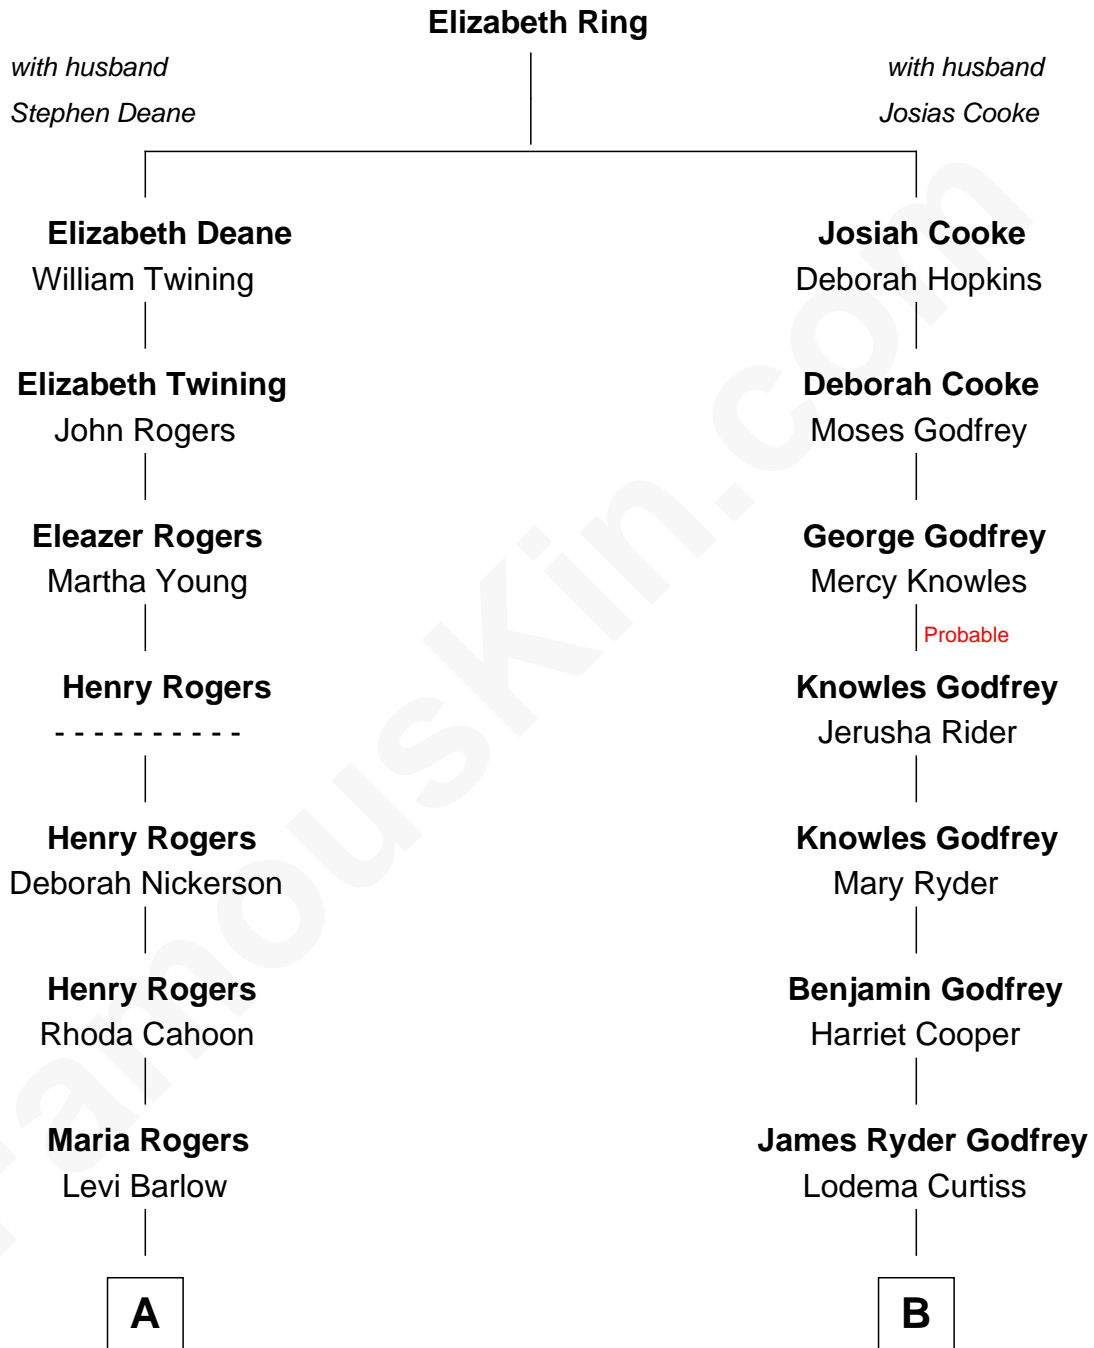

FamousKin.com Relationship Chart of

Kristine Rolofson

Harlequin Novelist

11th cousin of

Sarah Palin

9th Governor of Alaska

A

Almira Barlow
William Henry Winslow

William Leonard Winslow
Jane McIntosh

Lloyd Robert Winslow
Dorothy Grace Dandeno

Donald Lloyd Winslow
Ottis Mary Scheuermann

Kristine Rolofson
Harlequin Novelist

B

Augusta Lodema Godfrey
Homer Curtiss Strong