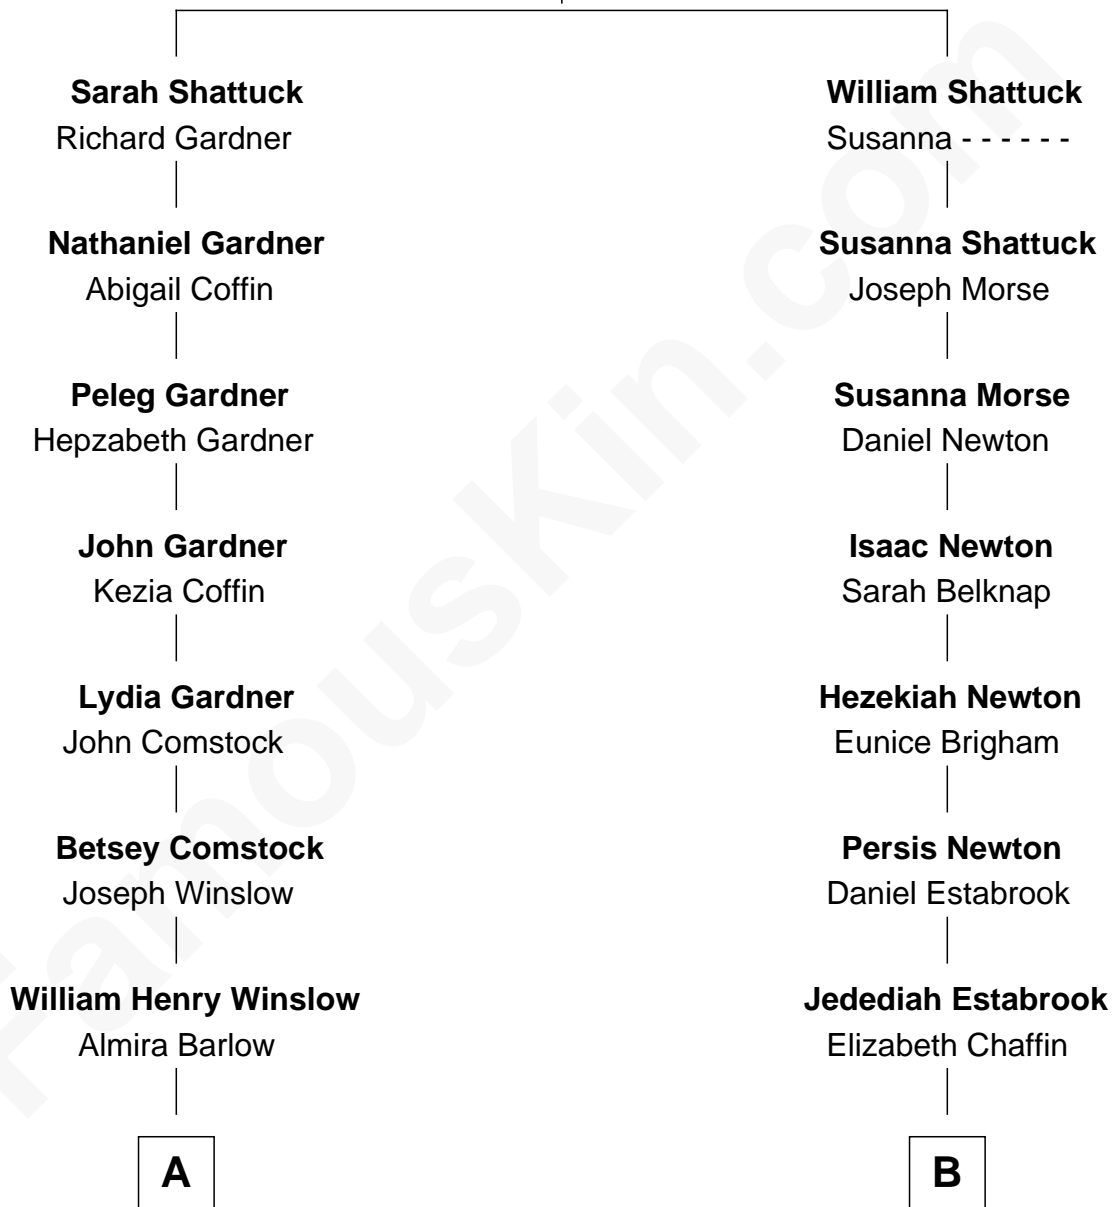

FamousKin.com Relationship Chart of

Kristine Rolofson

Harlequin Novelist

10th cousin 1 time removed of

Thomas J. Watson, Jr.

President and CEO of I.B.M.

Damaris - - - - -
- - - - - Shattuck

A

William Leonard Winslow

Jane McIntosh

Lloyd Robert Winslow

Dorothy Grace Dandeno

Donald Lloyd Winslow

Ottis Mary Scheuermann

Kristine Rolofson

Harlequin Novelist