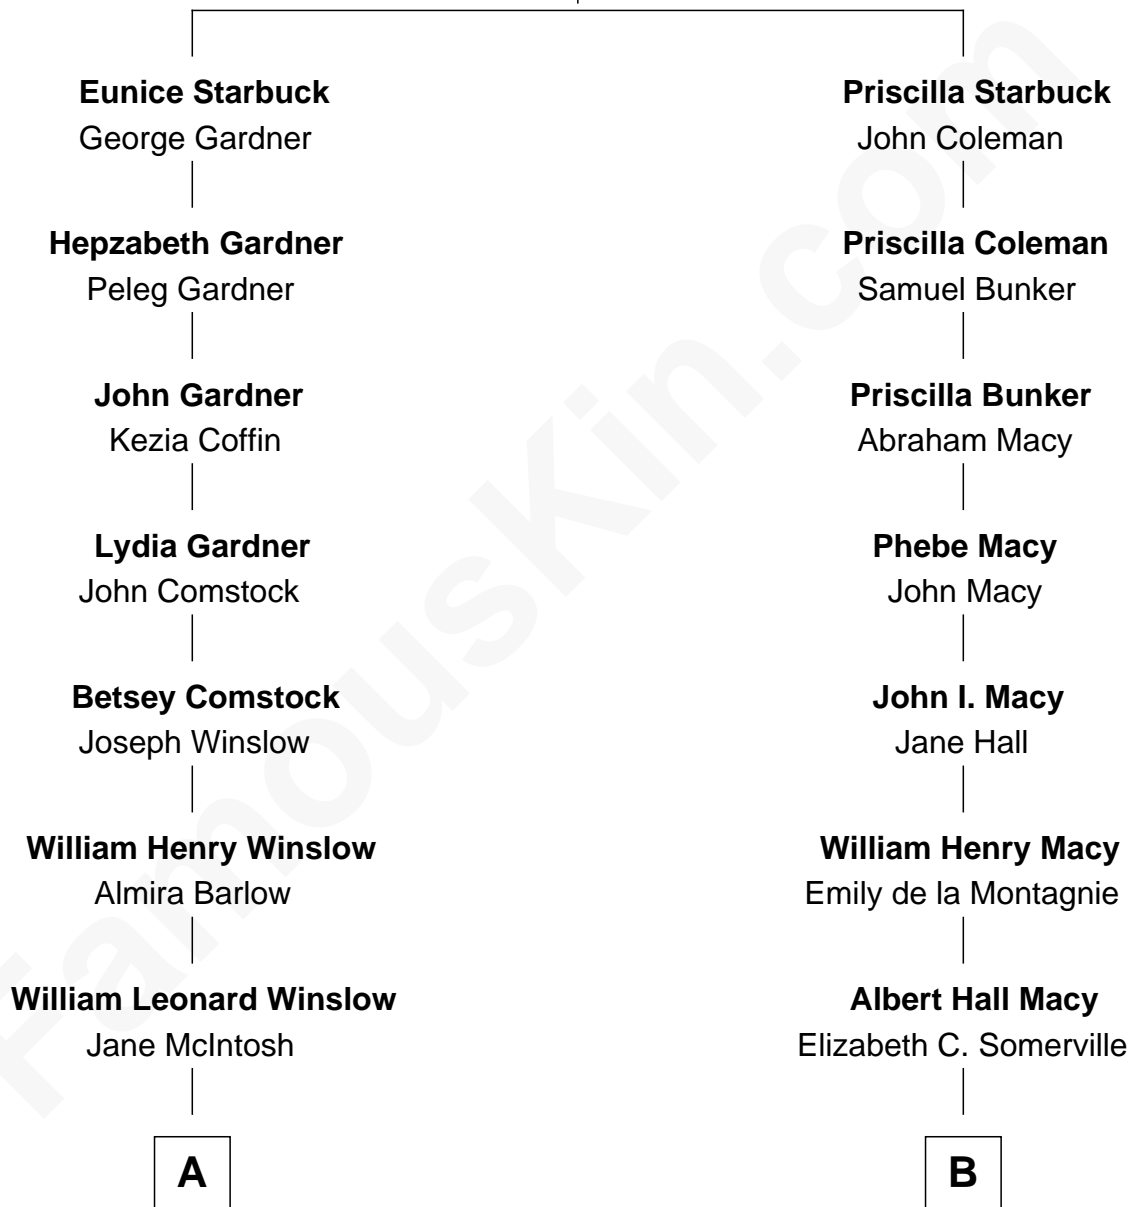

FamousKin.com Relationship Chart of

Kristine Rolofson

Harlequin Novelist

8th cousin 1 time removed of

William H. Macy

TV and Movie Actor

Nathaniel Starbuck

Mary Coffin

A

Lloyd Robert Winslow
Dorothy Grace Dandeno

Donald Lloyd Winslow
Ottis Mary Scheuermann

Kristine Rolofson
Harlequin Novelist

B

William Hall Macy
Lois Elizabeth Overstreet

William H. Macy
TV and Movie Actor