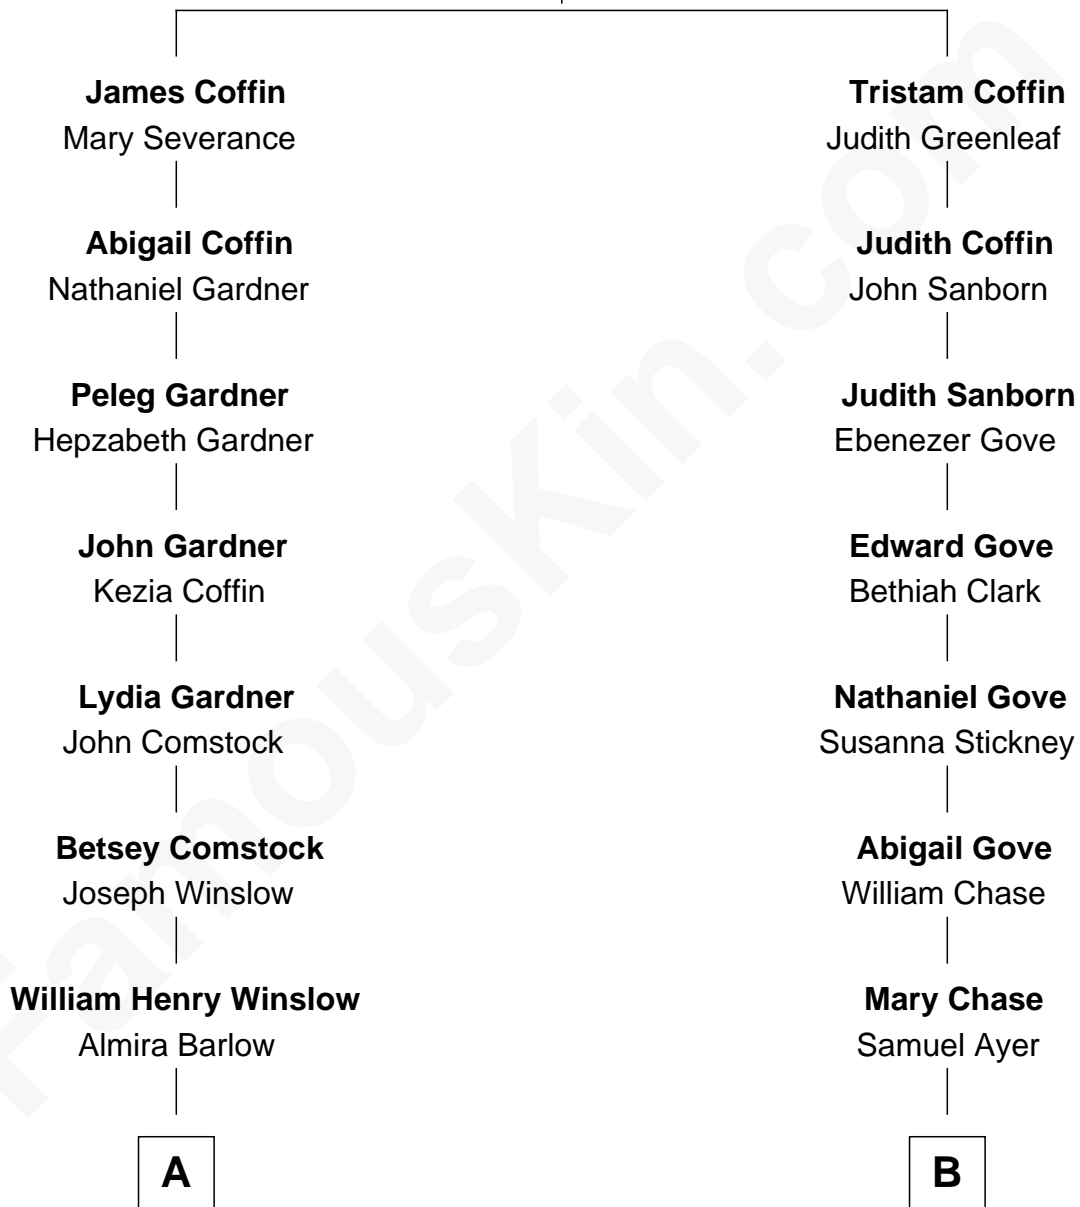

FamousKin.com Relationship Chart of

Kristine Rolofson

Harlequin Novelist

10th cousin 1 time removed of

Gerald Ford

38th U.S. President

Tristram Coffin

Dionis Stevens

A

William Leonard Winslow

Jane McIntosh

Lloyd Robert Winslow

Dorothy Grace Dandeno

Donald Lloyd Winslow

Ottis Mary Scheuermann

Kristine Rolofson

Harlequin Novelist

B

John Varnum Ayer

Elida Vanderburgh Manney

George Manney Ayer

Amy Gridley Butler

Adele Augusta Ayer

Levi Addison Gardner

Dorothy Ayer Gardner

Leslie Lynch King

Gerald Ford

38th U.S. President