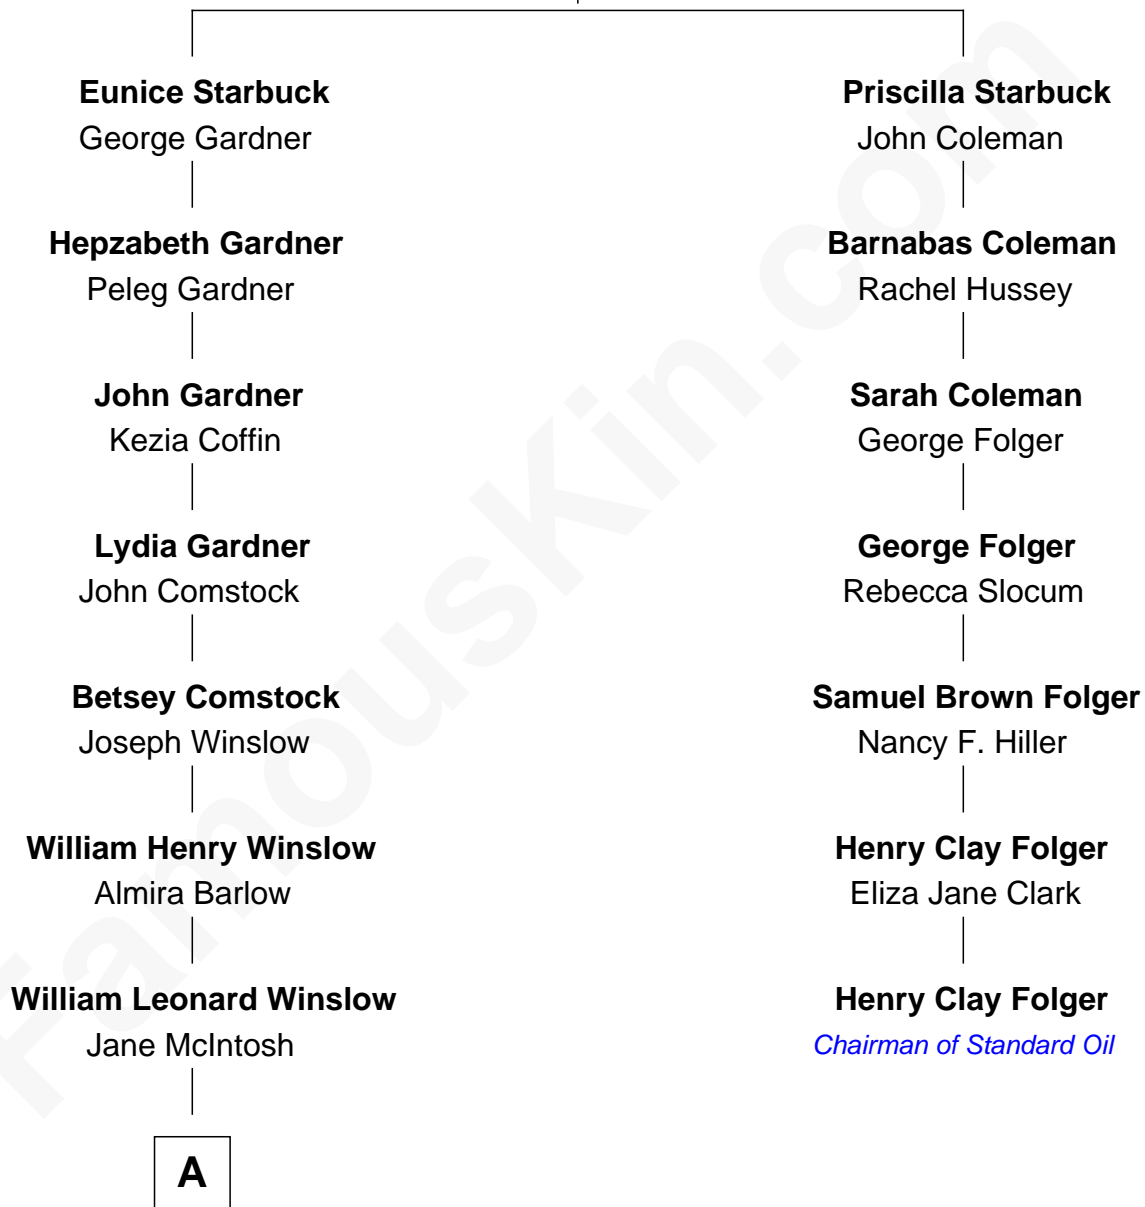

FamousKin.com Relationship Chart of

Kristine Rolofson

Harlequin Novelist

6th cousin 3 times removed of

Henry Clay Folger

Founder of Folger Shakespeare Library and Chairman of Standard Oil

Nathaniel Starbuck

Mary Coffin

A

—
Lloyd Robert Winslow
Dorothy Grace Dandeno

—
Donald Lloyd Winslow
Ottis Mary Scheuermann

—
Kristine Rolofson
Harlequin Novelist

FamousKin.com