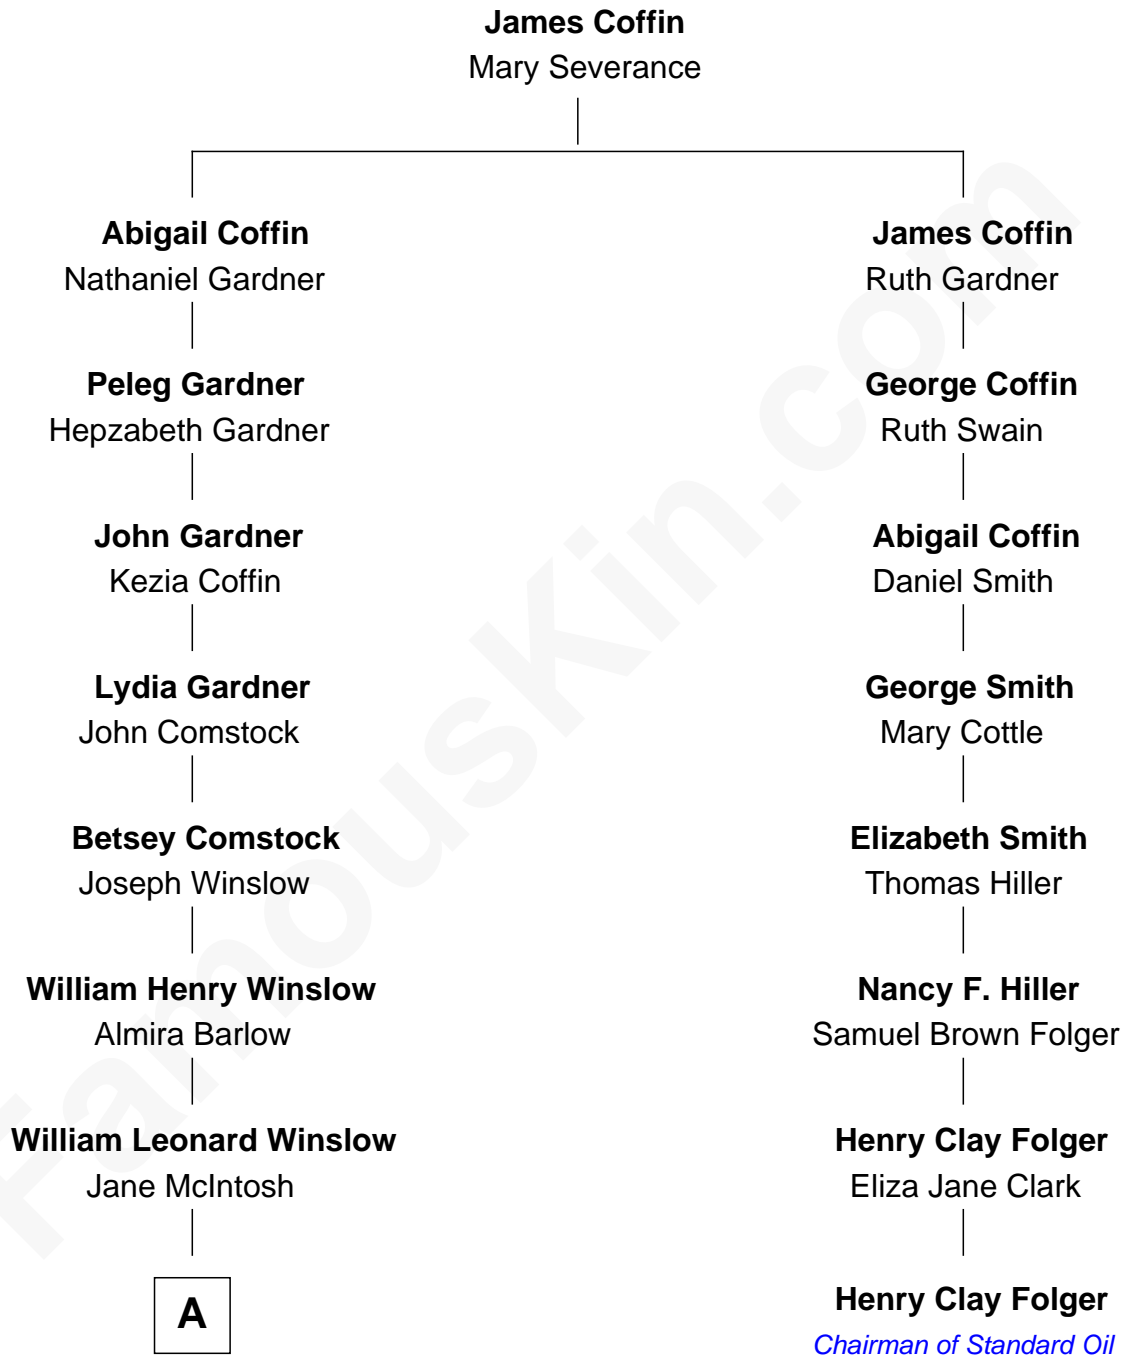

# FamousKin.com Relationship Chart of

**Kristine Rolofson**

*Harlequin Novelist*

7th cousin 2 times removed of

**Henry Clay Folger**

*Founder of Folger Shakespeare Library and Chairman of Standard Oil*

**A**

—  
**Lloyd Robert Winslow**  
Dorothy Grace Dandeno

—  
**Donald Lloyd Winslow**  
Ottis Mary Scheuermann

—  
**Kristine Rolofson**  
*Harlequin Novelist*

FamousKin.com